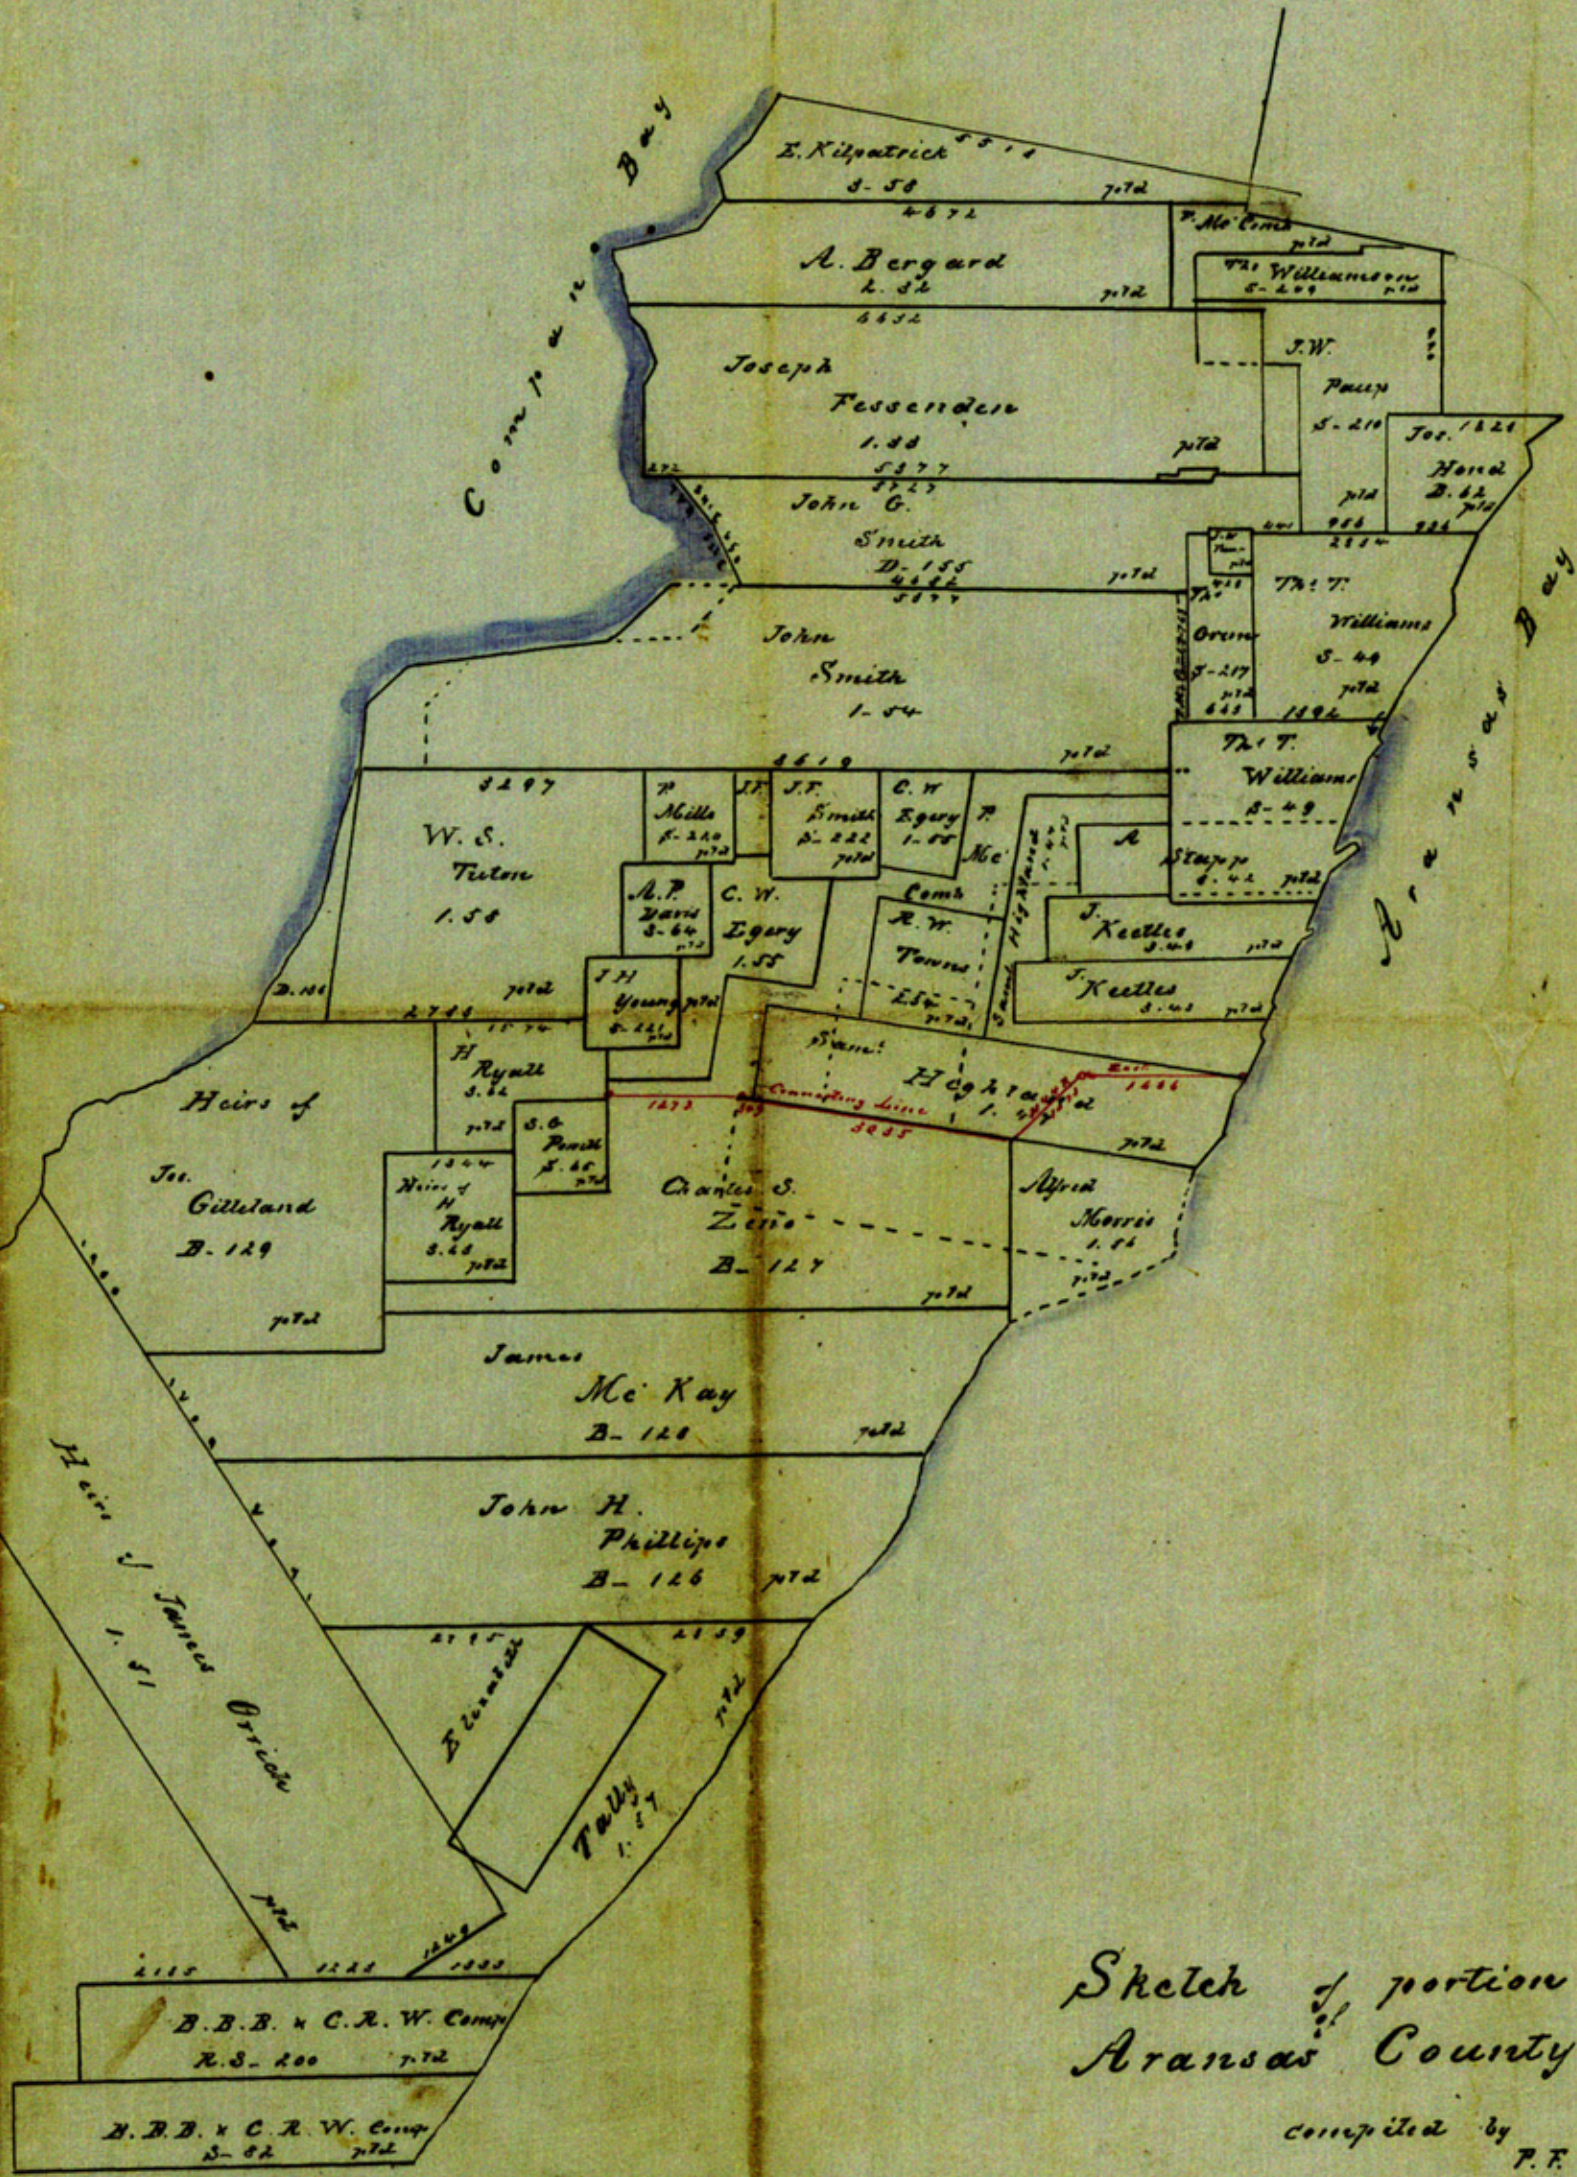

File 146
Aransas County

March 14th 1891

Office sketch of surveyor
Live Oak Peninsula

A

Scale 2000 Yards - 1 inch

Sketch of portion
Aransas County

compiled by P.F. Appell

Genl Land Office Austin Texas

March 14th 1891

COMPLET# 10851

P