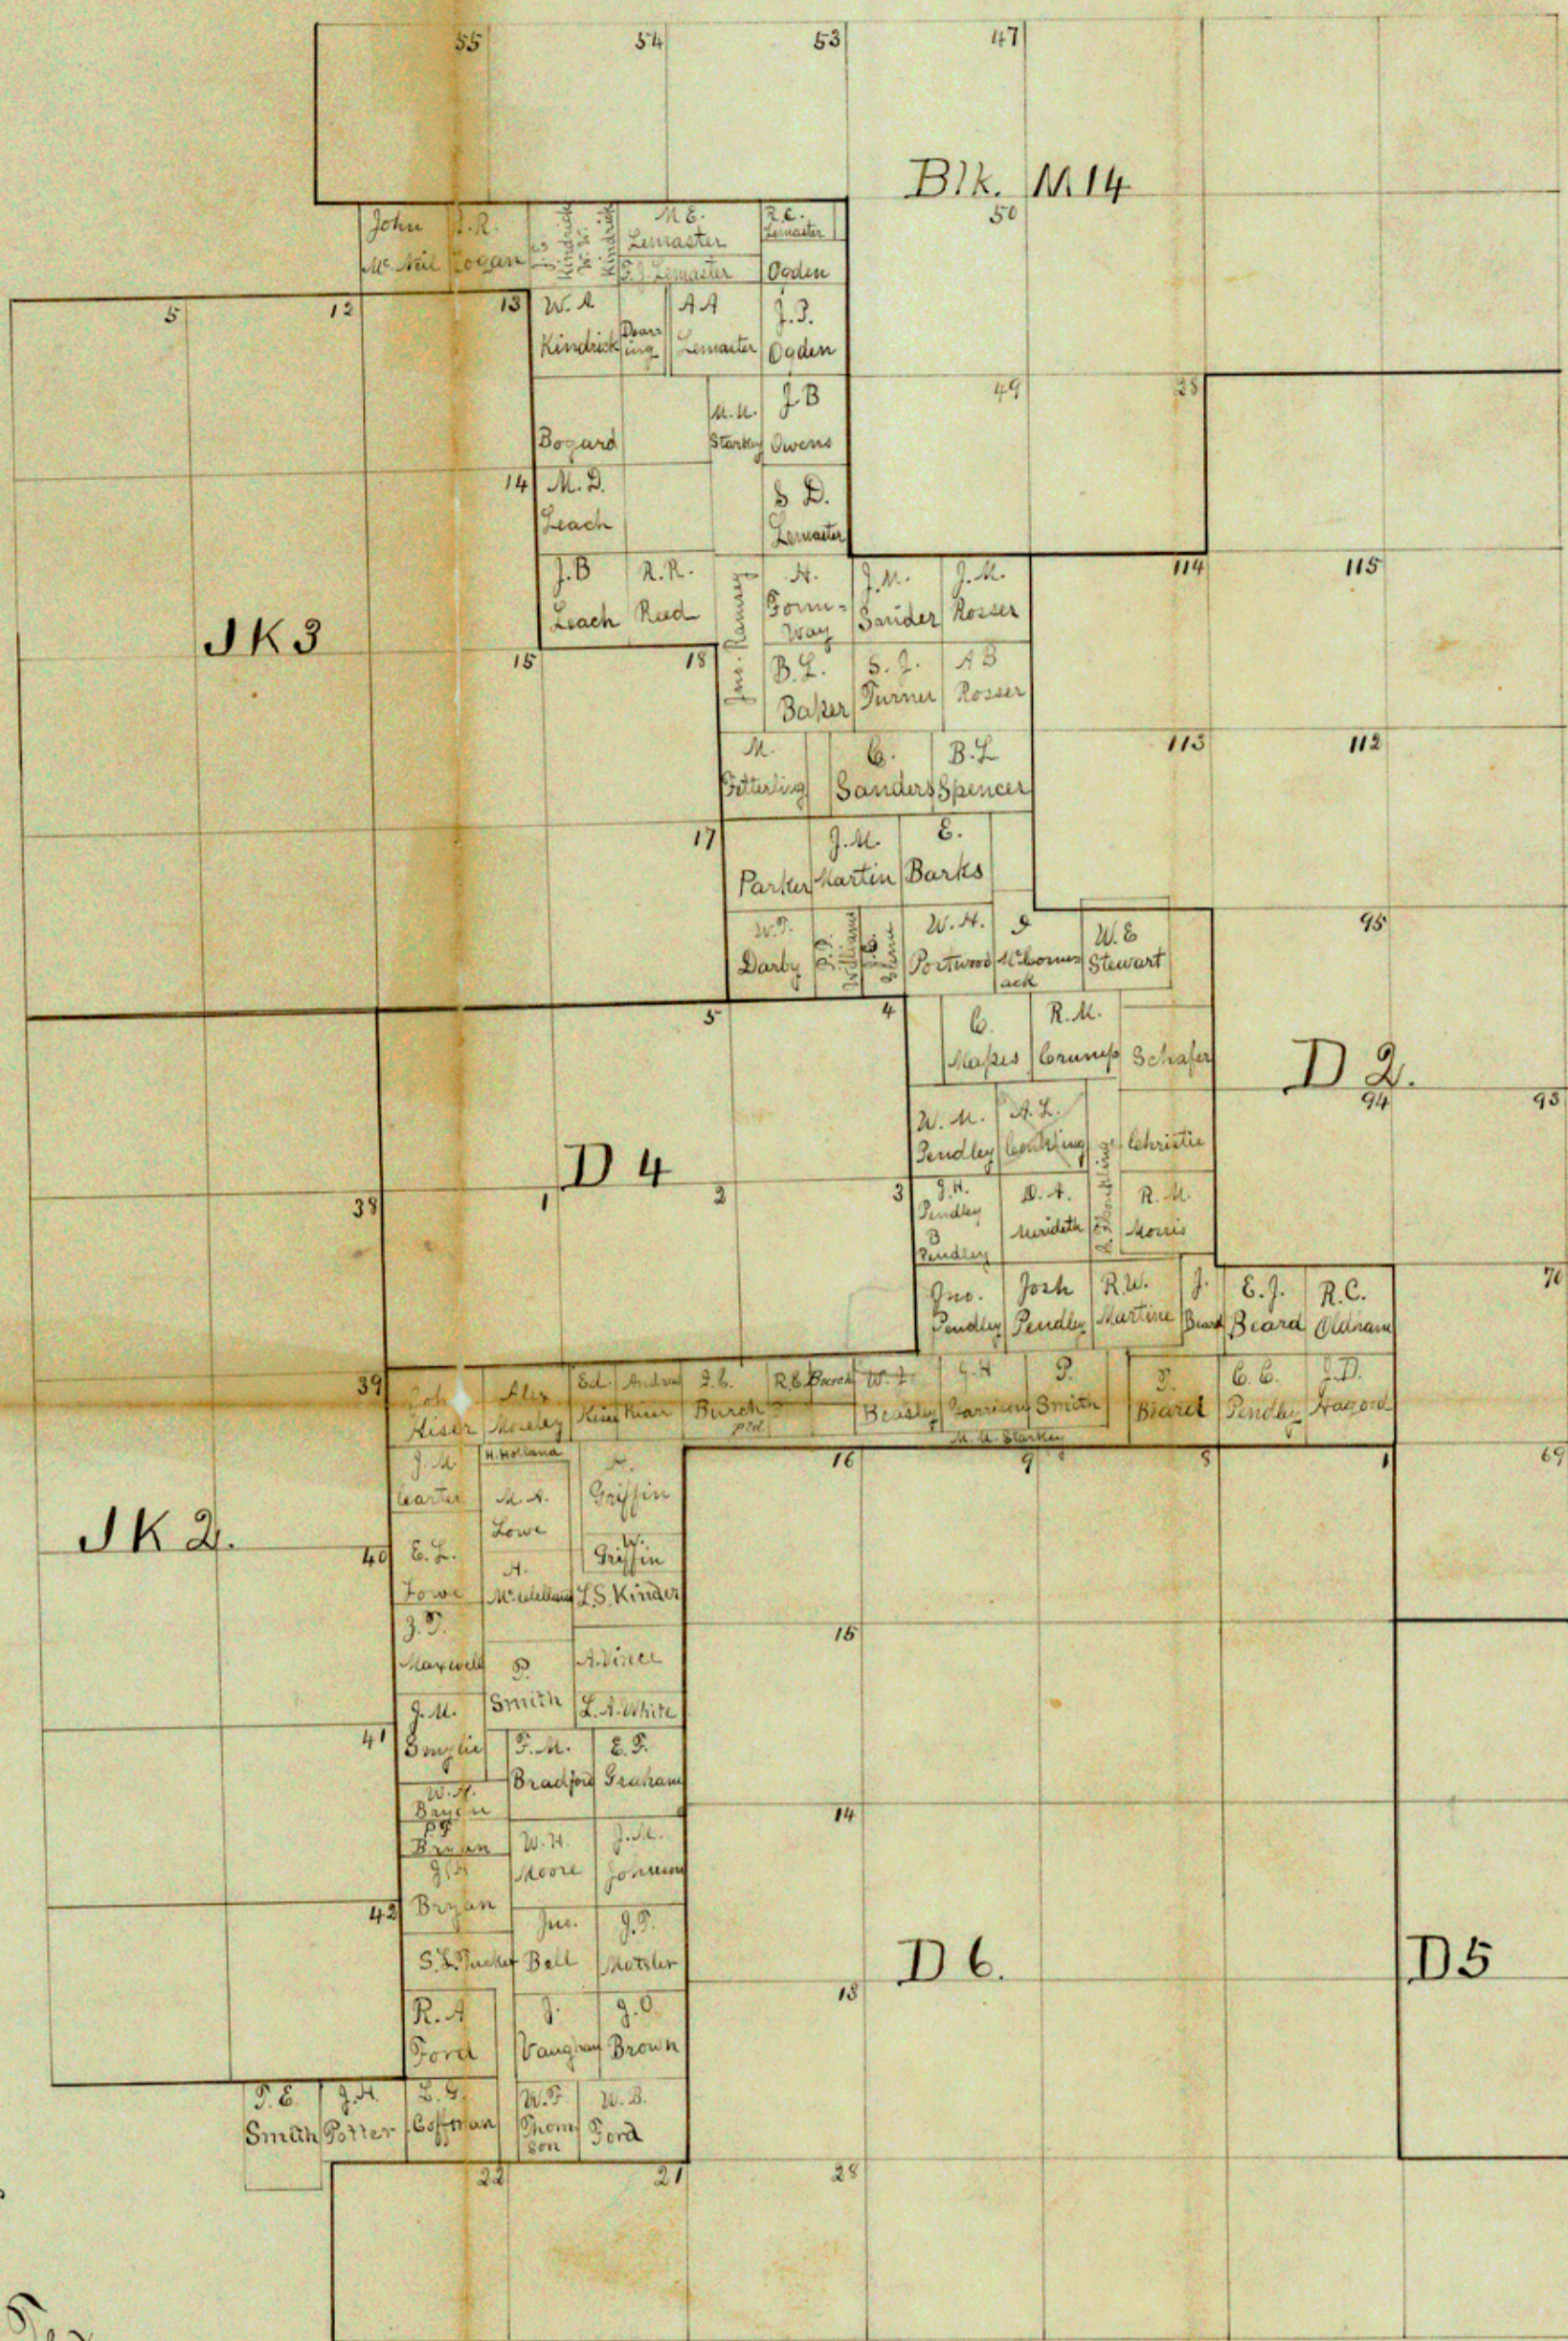

State County  
 Sketch. No. 4  
 Filed April 16, 1891  
 Dated April 9, 1891  
 Sketch showing Homestead  
 lines in Hale Co.

# Map of Homesteads in Hale County Tex.

I, L. A. White Surveyor of Balleo Texas do hereby certify  
 that this is a true and correct copy of field notes and  
 maps as they exist in my office. in witness whereof  
 I here unto set my hand April 9th, 1891.  
 L. A. White, Surveyor.