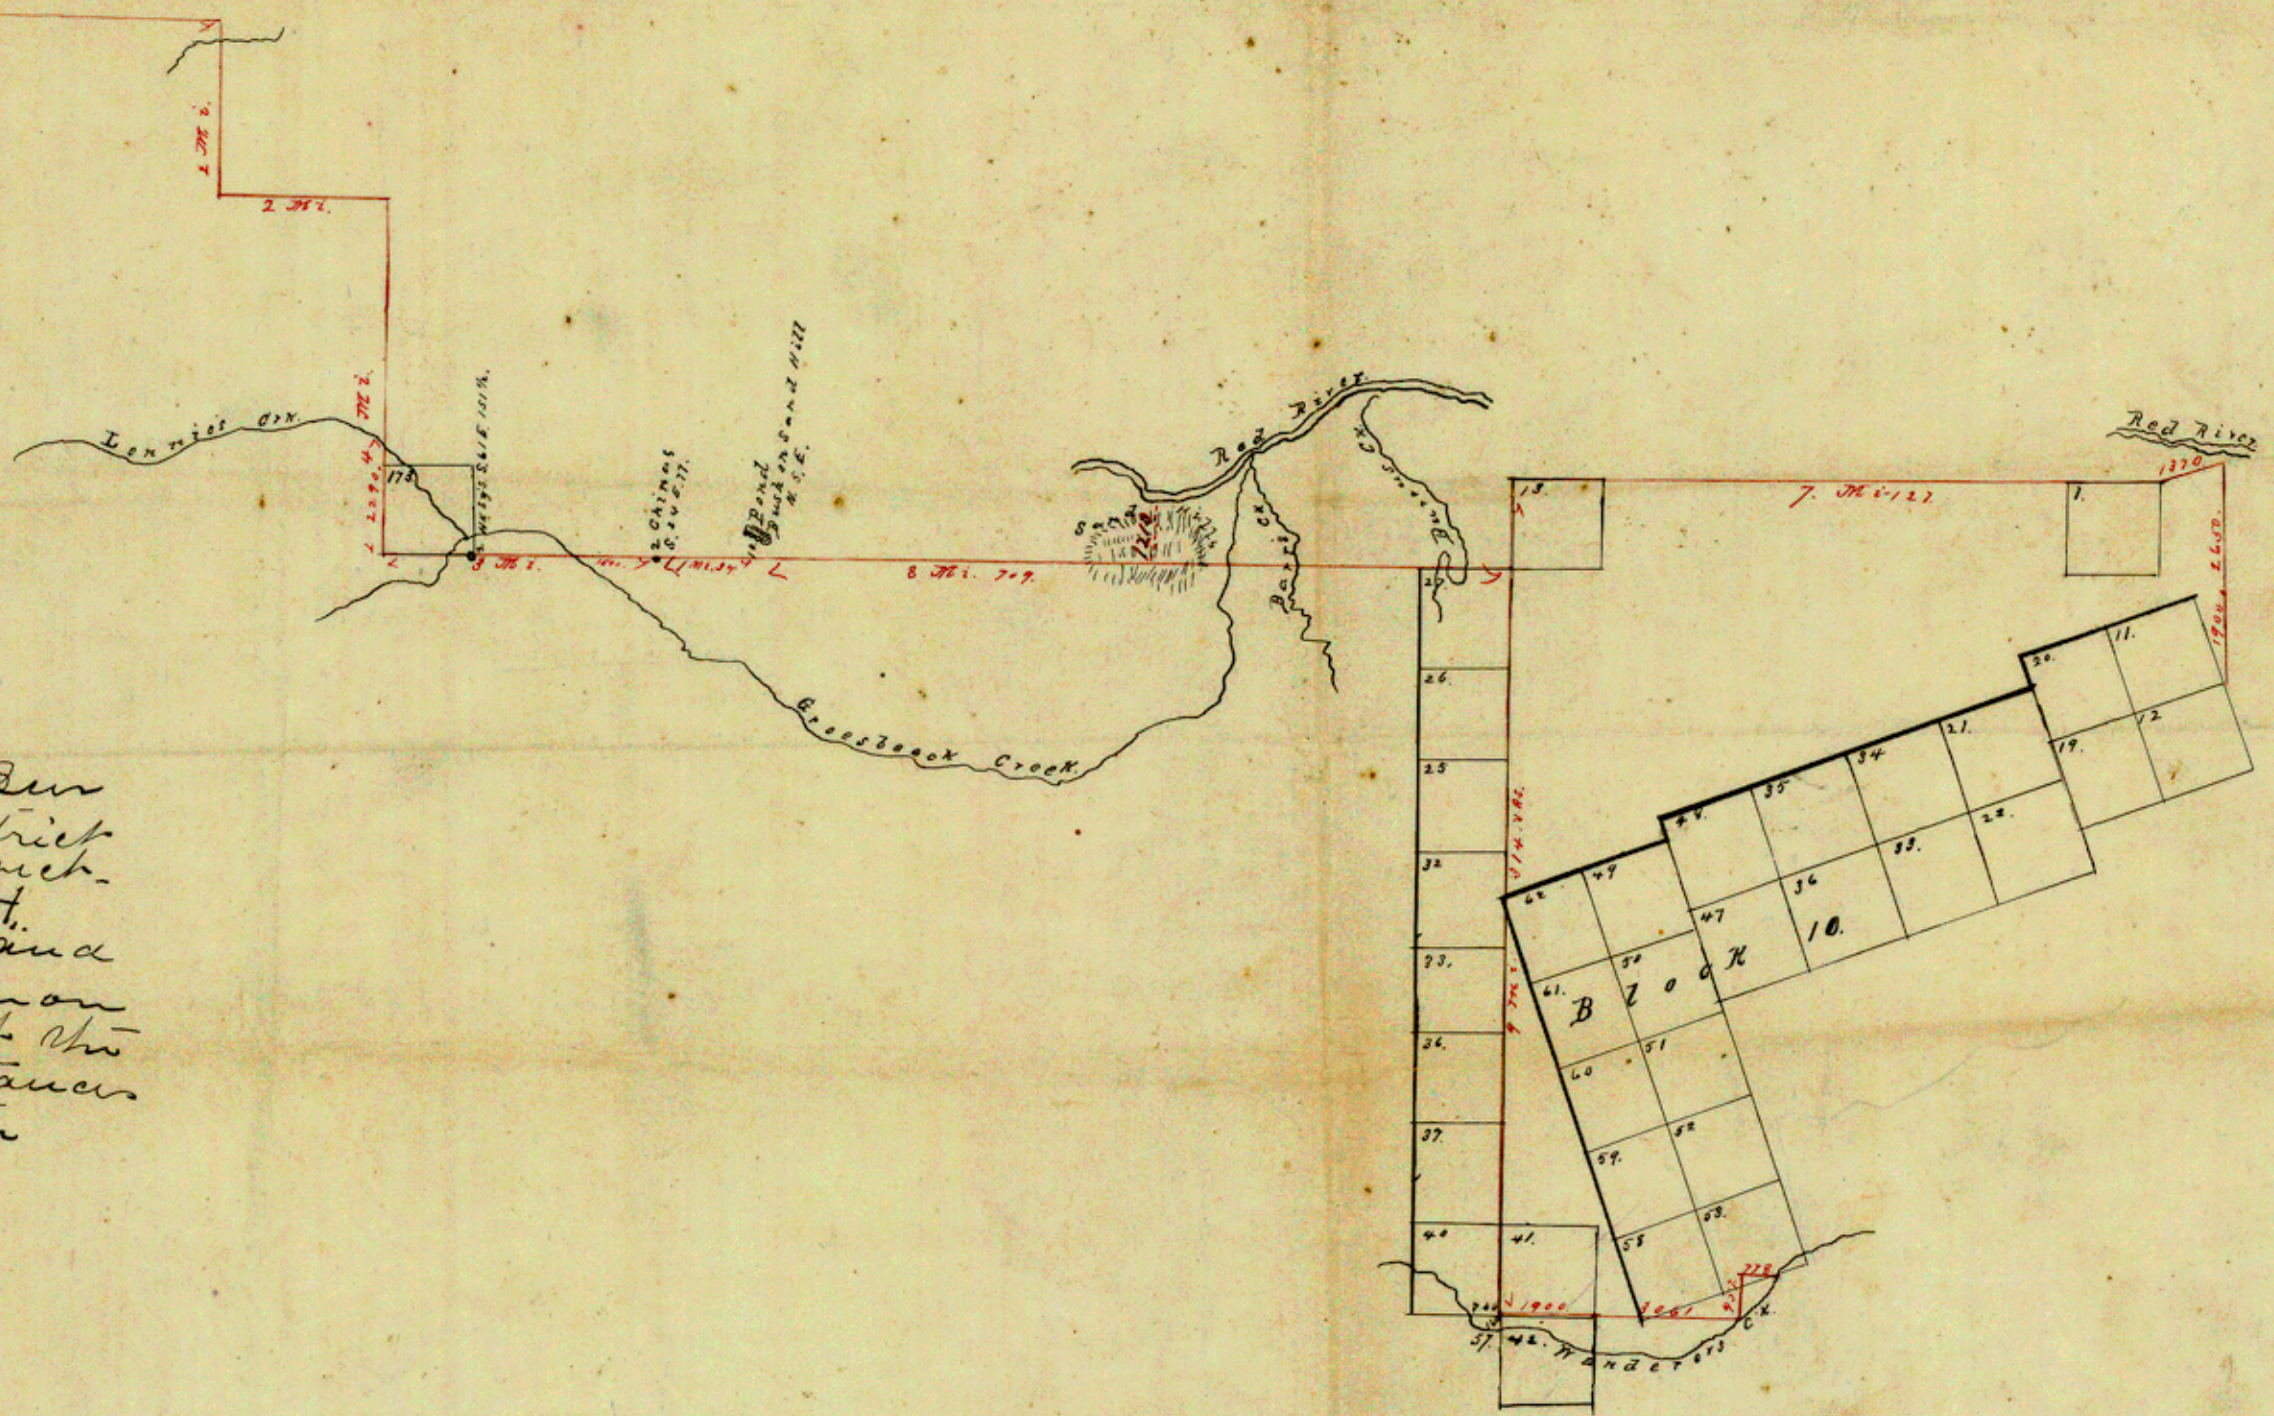

8917 9911
 1881. April 14th 1881
 W. J. Oestromelana
 Surveyor
 Hardeman Co. St. File # 82

Block H.

The State of Texas,
 Wilbarger Land District, L. W. Oestromelana Sur.
 do hereby certify that the above sketch correct-
 ly represents the true position of Block H.
 Waco & North Texas Rail Road Company and
 conspicuous surveys in Wilbarger Standard on
 Children Hall & Cottle, Comelis and that the
 red lines indicate the corners and distance
 actually run when my hand this 14th
 day April 14-1881.

W. J. Oestromelana Sur.
 Wilbarger Land District

Filed April 23/84