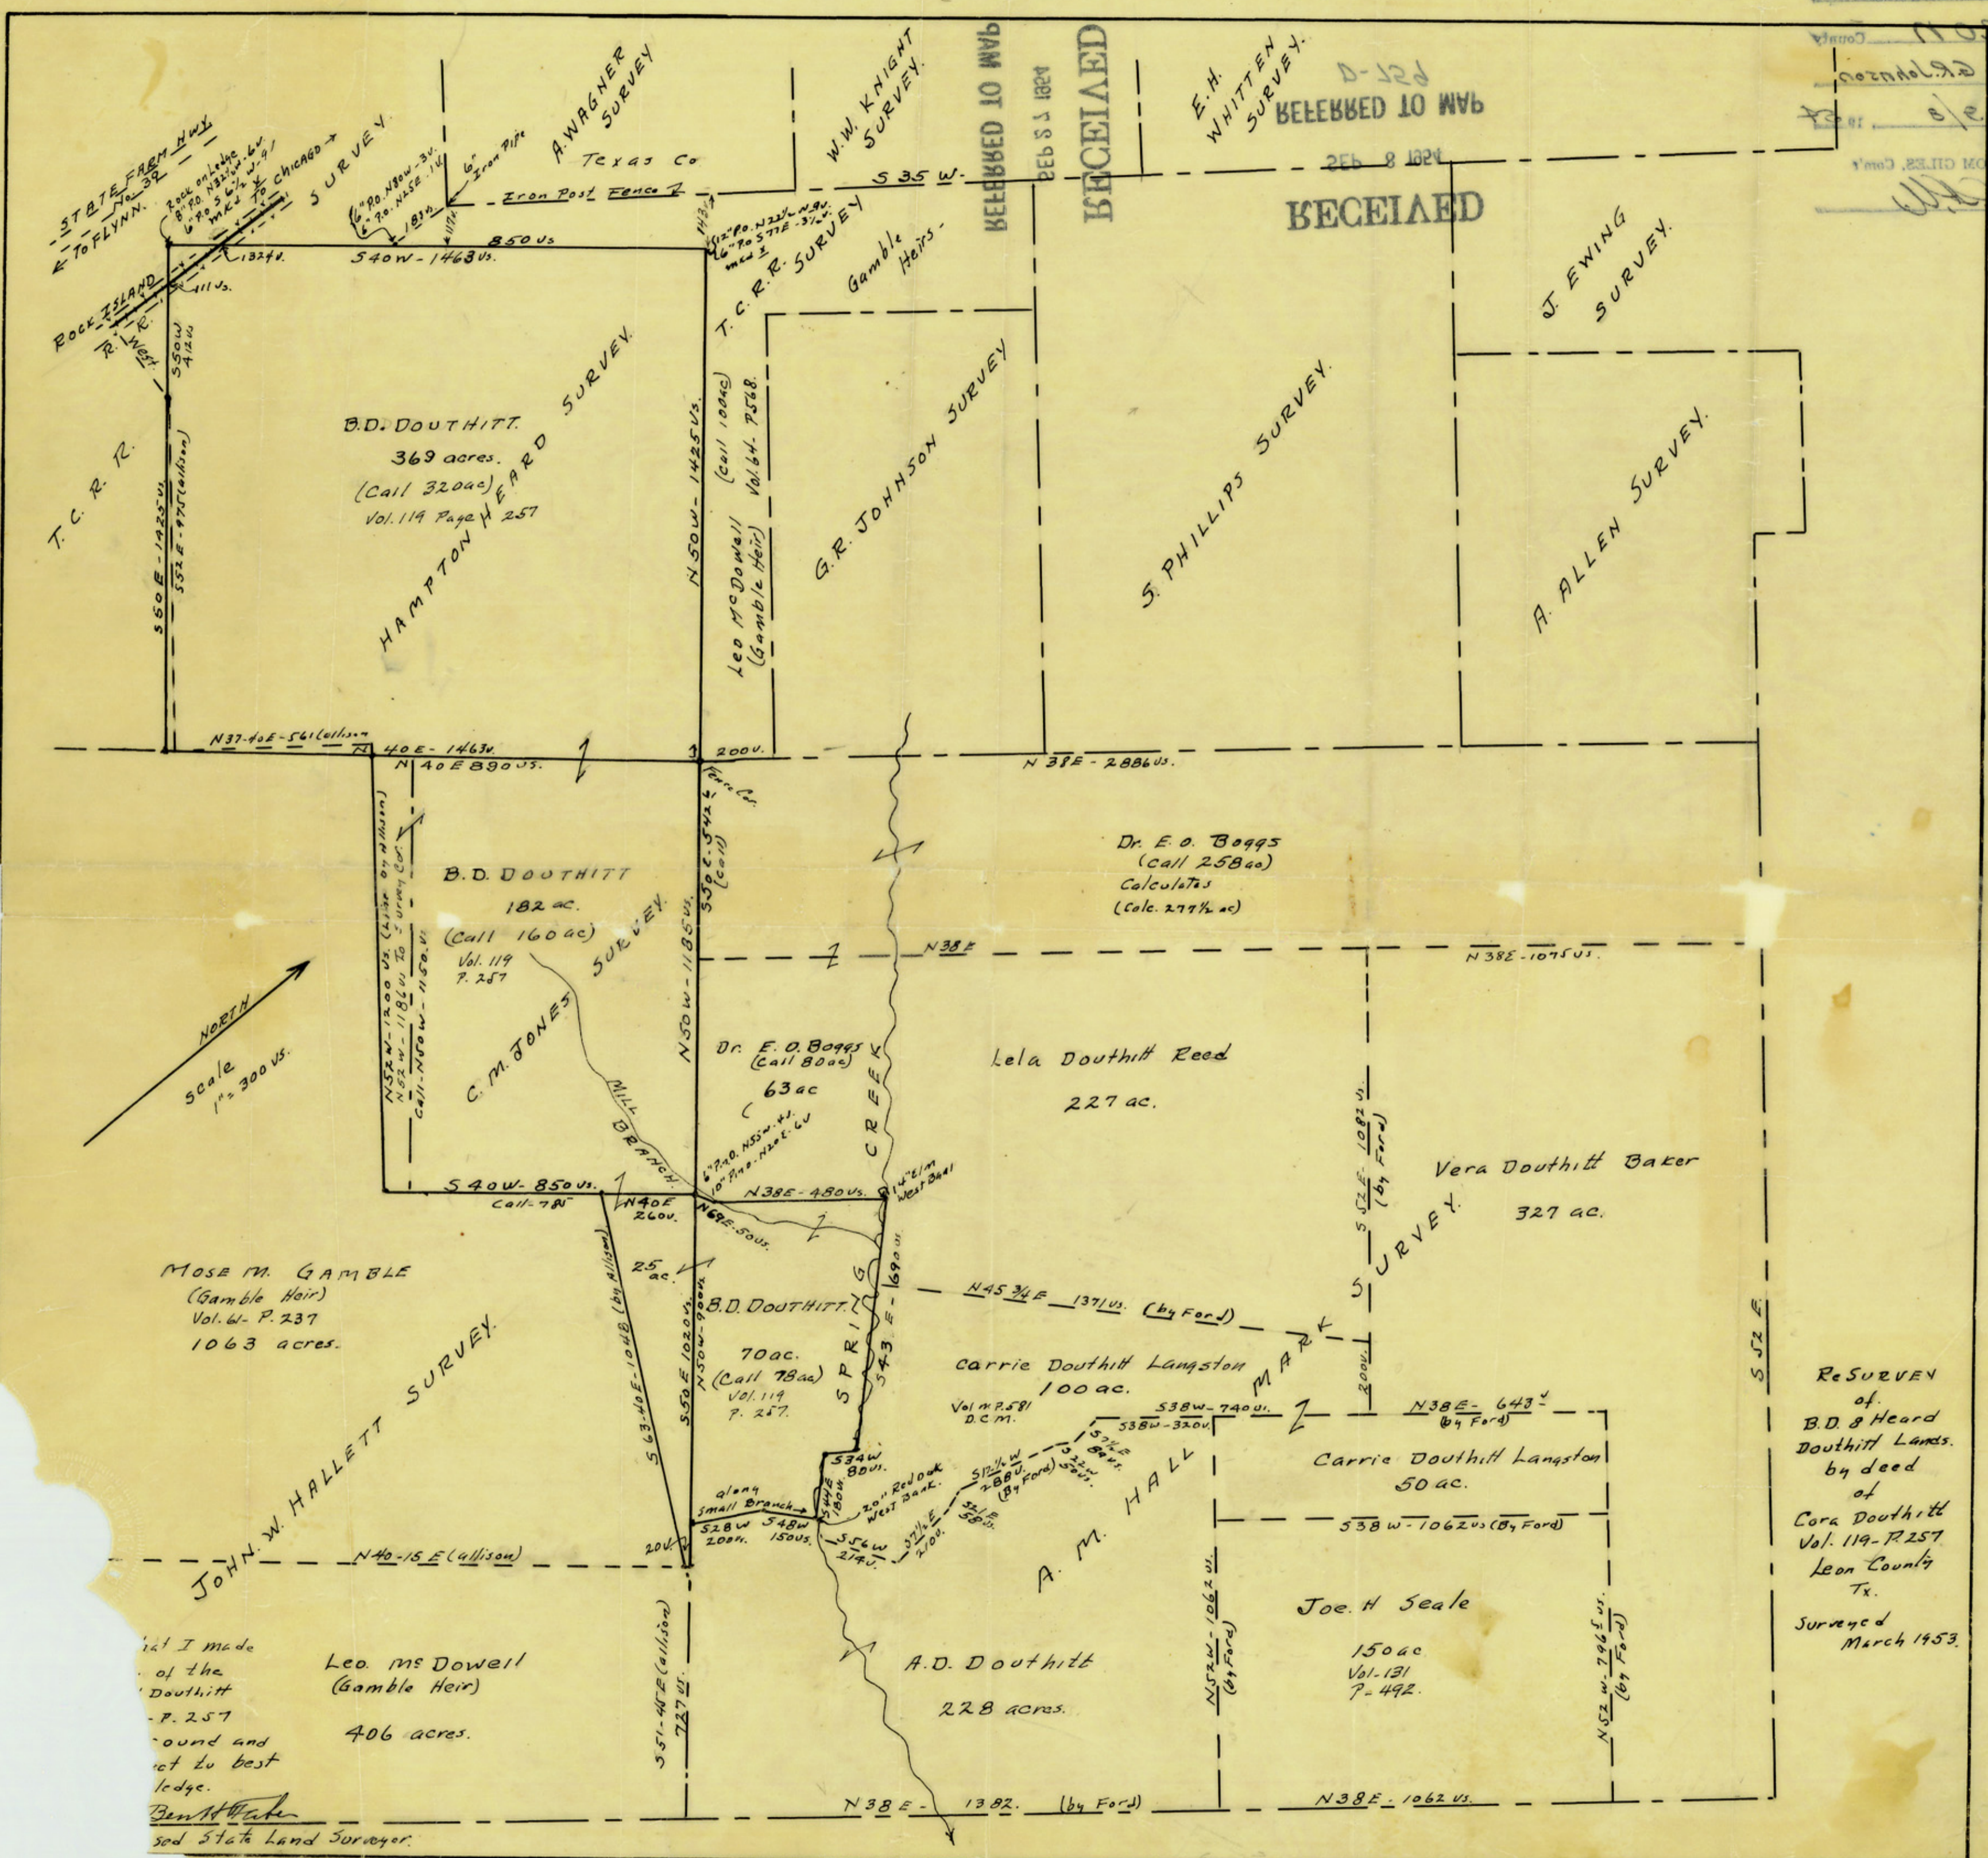

FILE NO. 31
 COUNTY LEON
 BEARON GILES, Comy
 1883

NORTH
 Scale
 1" = 300 US.

MOSE M. GAMBLE
 (Gamble Heir)
 Vol. 6 - P. 237
 1063 acres.

Leo McDowell
 (Gamble Heir)
 406 acres.

Ben H. Wade
 3rd State Land Surveyor.

RESURVEN
 of
 B.D. & Heard
 Douthitt Lands.
 by deed
 of
 Cora Douthitt
 Vol. 119 - P. 257
 Leon County
 Tx.
 Surveyed
 March 1953.

COMPLETED 1883