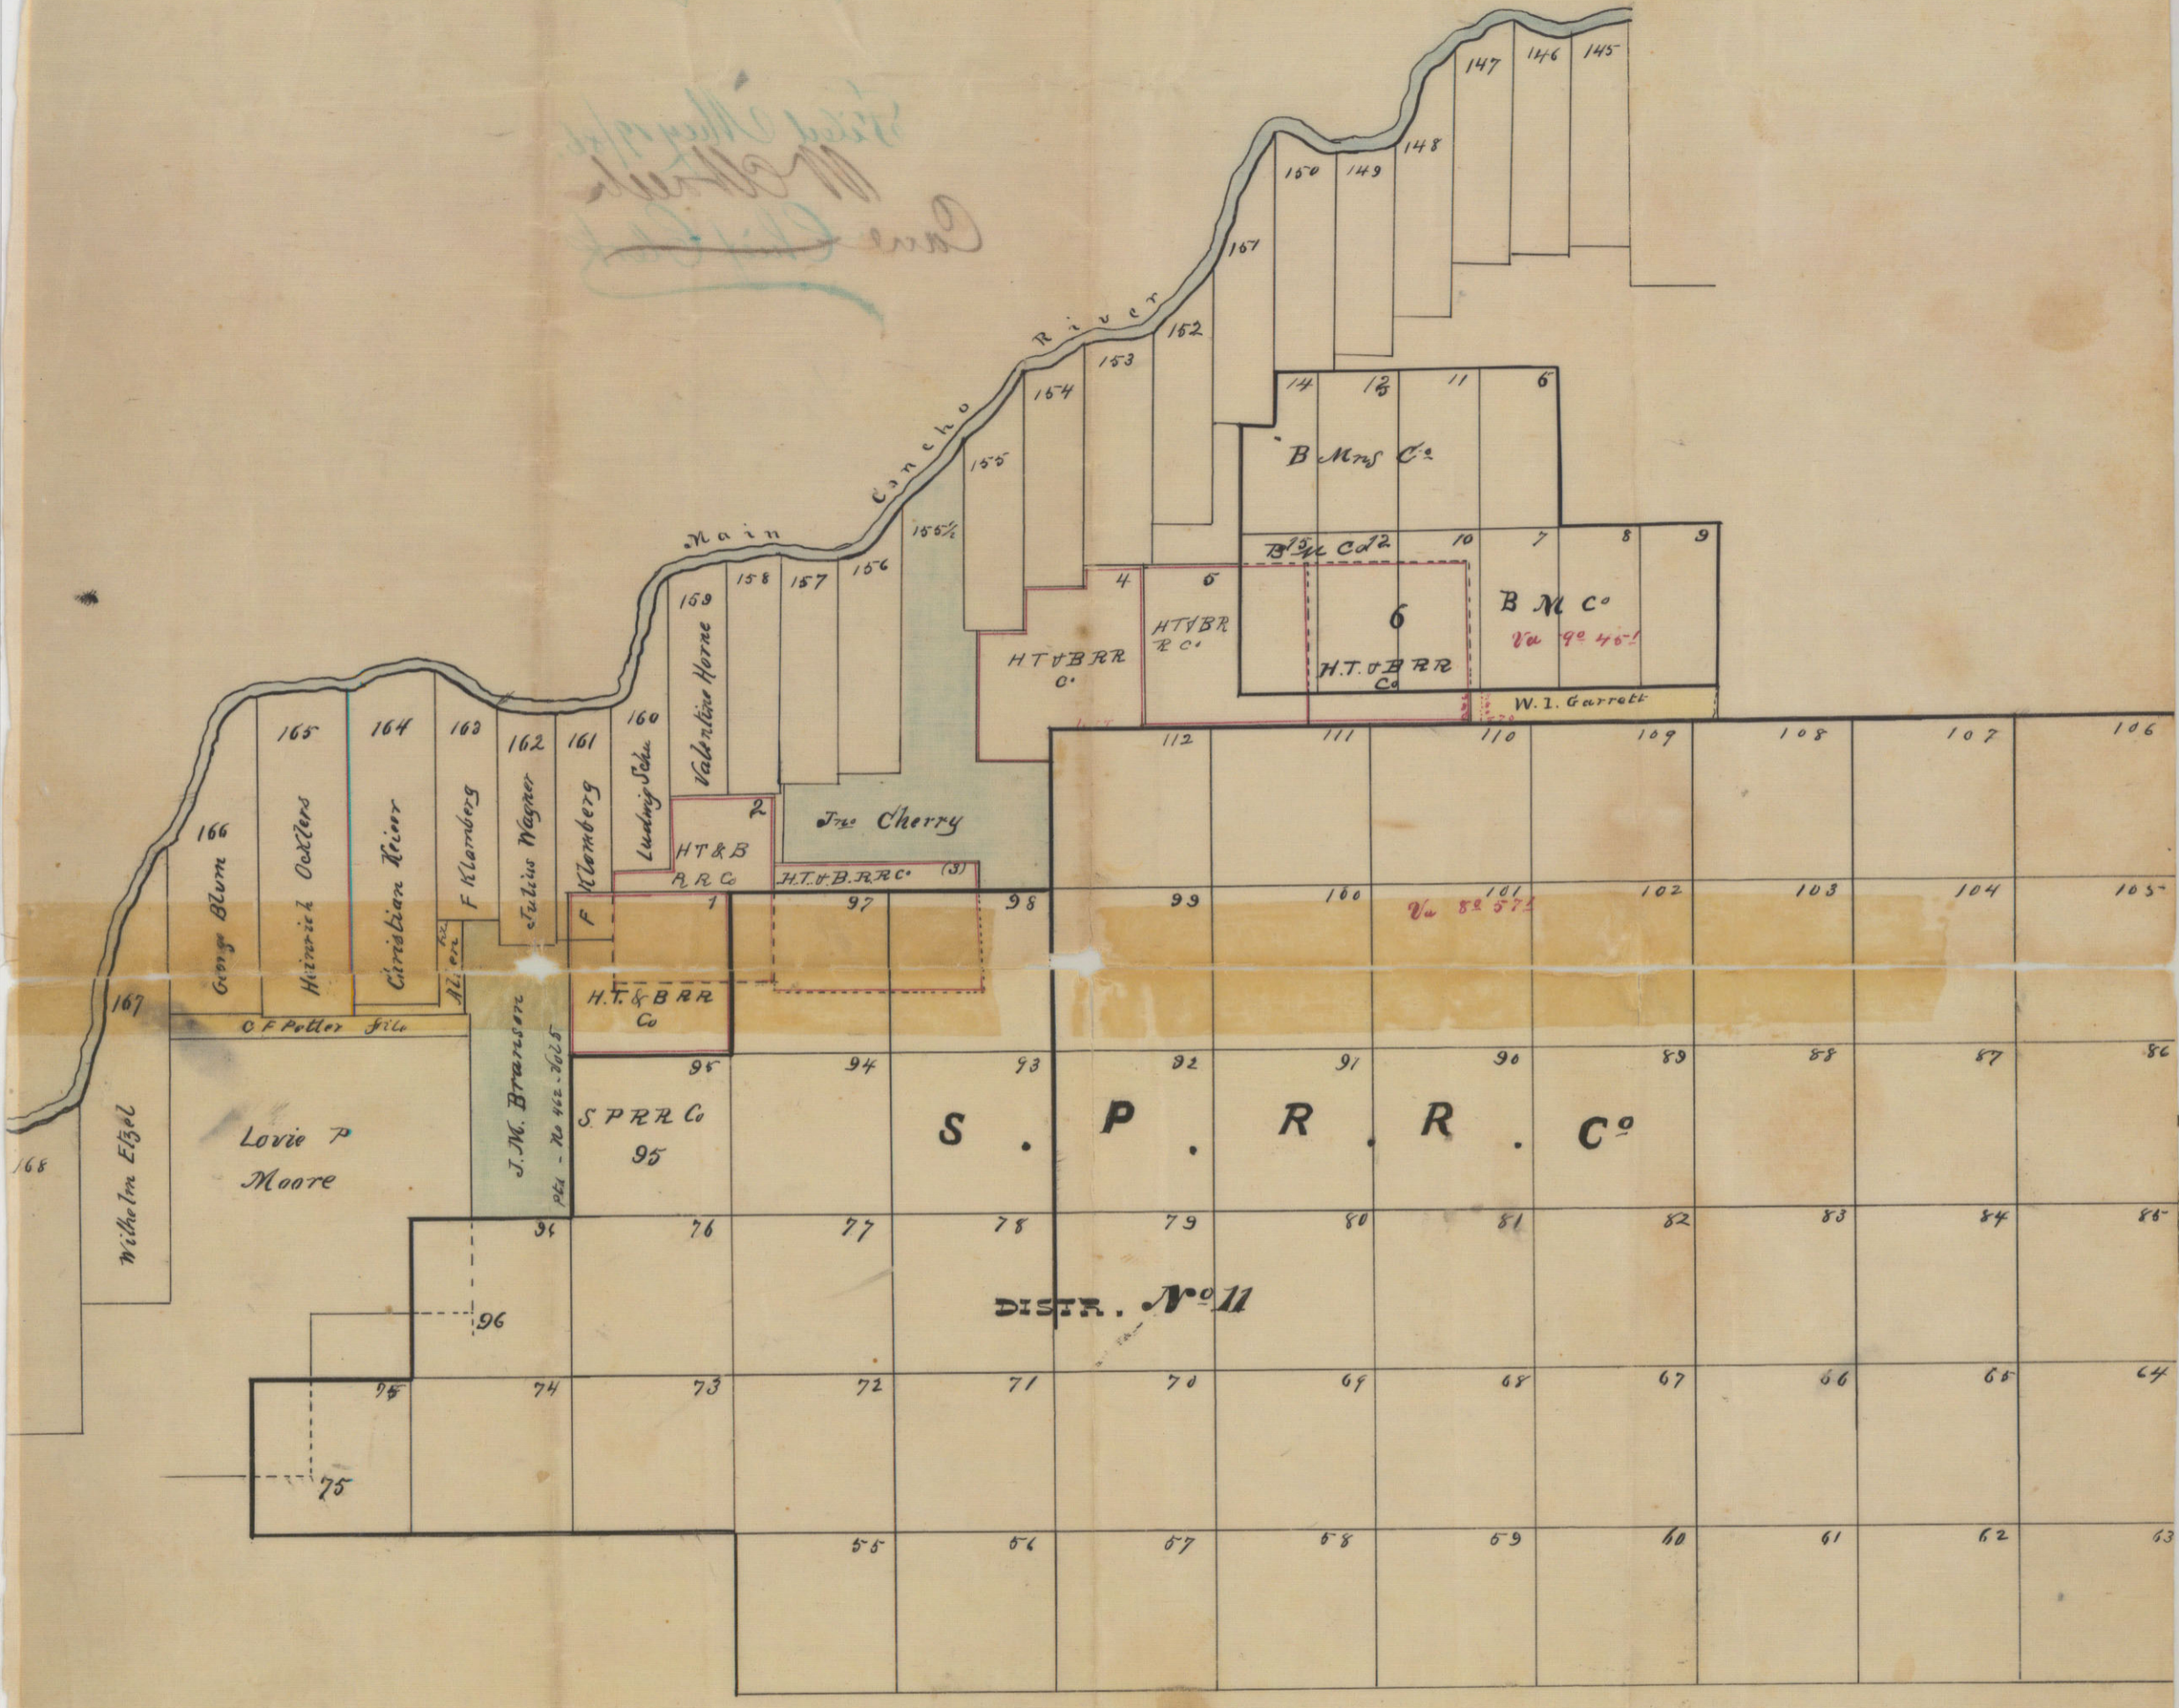

San Angelo Texas  
May 12<sup>th</sup> 1886

Wm W. Walsh,

Dear Sir

You ask for a sketch  
showing the location of the Bastrop Manufacturing  
Co<sup>ys</sup> on the ground. I have surveyed the same  
lately and found the corners of the B.M.C.  
surveys the within sketch will show  
their relative positions in the ground  
with reference to - The S.P.R.R. Survey  
\* H.T. & B.R.R.C. & River surveys on  
the ground. Is the Branson Survey  
Patented, if so, Mr Crow is wrong with  
regard to Sheppards file, which he undoubtedly  
is. What is the condition of the L.B. Harris  
purchase land.

Very Respectfully  
A. B. James  
Chas J. G. Co

Filed May 19/86

*Tom Green Co  
H B Tarrar  
First of June*

*Green  
Yellow  
Red*

I, H. B. Tarrar County Surveyor Tom Green County Texas do hereby certify that the above sketch is a true and correct representation of the position occupied on the ground of surveys Nos 9, 8, 7, 10, 12 & 15 with reference to surveys 112, 111, 110 & 109 S.P.R.R. Co. Dist No (11) and H.T. & B.R.R. Co. Nos 5 & 6. Also connection on the ground Dist No (11) S.P.R.R. Co. with Middle River survey on Main and Middle Cancho River also the true location of J.M. Branson and J.W. Cherry survey recently patented, also surveys Nos 1, 2, & 3 H.T. & B.R.R. Co. from a survey made by me on the ground