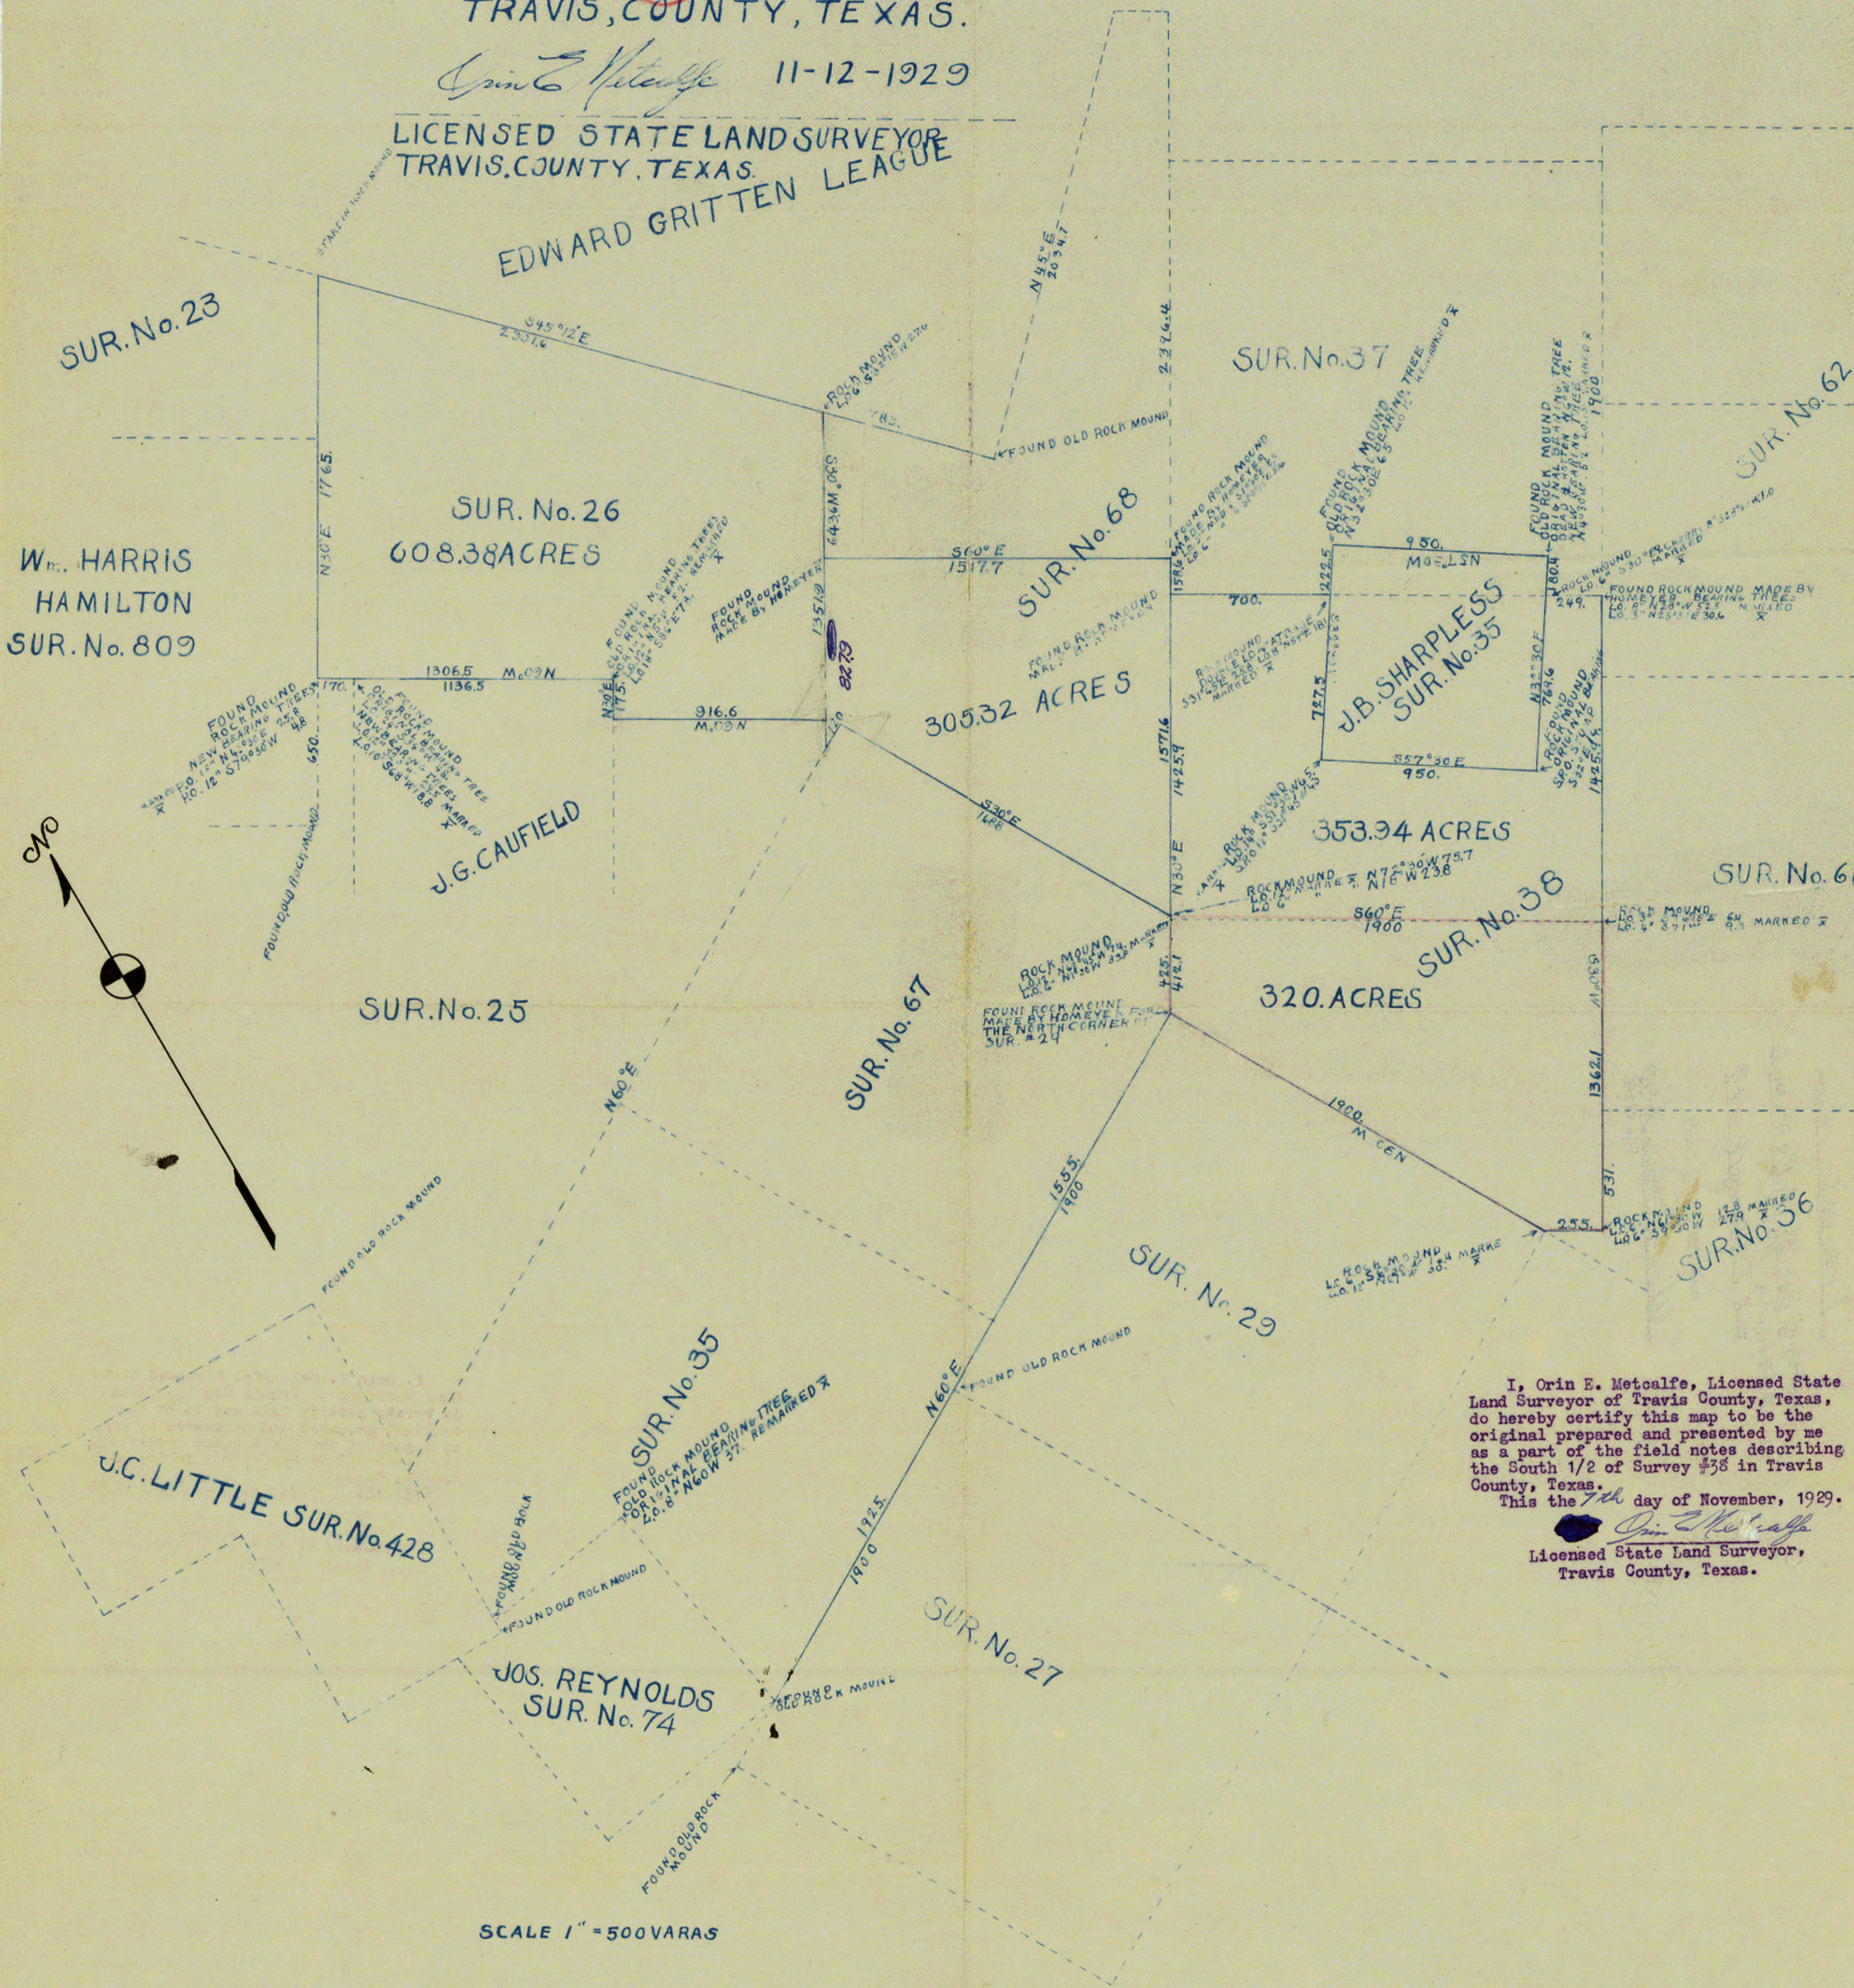

MAP OF SURVEYS
26, 38, & 68
TRAVIS COUNTY, TEXAS.

Orin E. Metcalfe 11-12-1929

LICENSED STATE LAND SURVEYOR
TRAVIS COUNTY, TEXAS.

EDWARD GRITTEN LEAGUE

I, Orin E. Metcalfe, Licensed State Land Surveyor of Travis County, Texas, do hereby certify this map to be the original prepared and presented by me as a part of the field notes describing the South 1/2 of Survey #38 in Travis County, Texas.
This the 7th day of November, 1929.
Orin E. Metcalfe
Licensed State Land Surveyor,
Travis County, Texas.