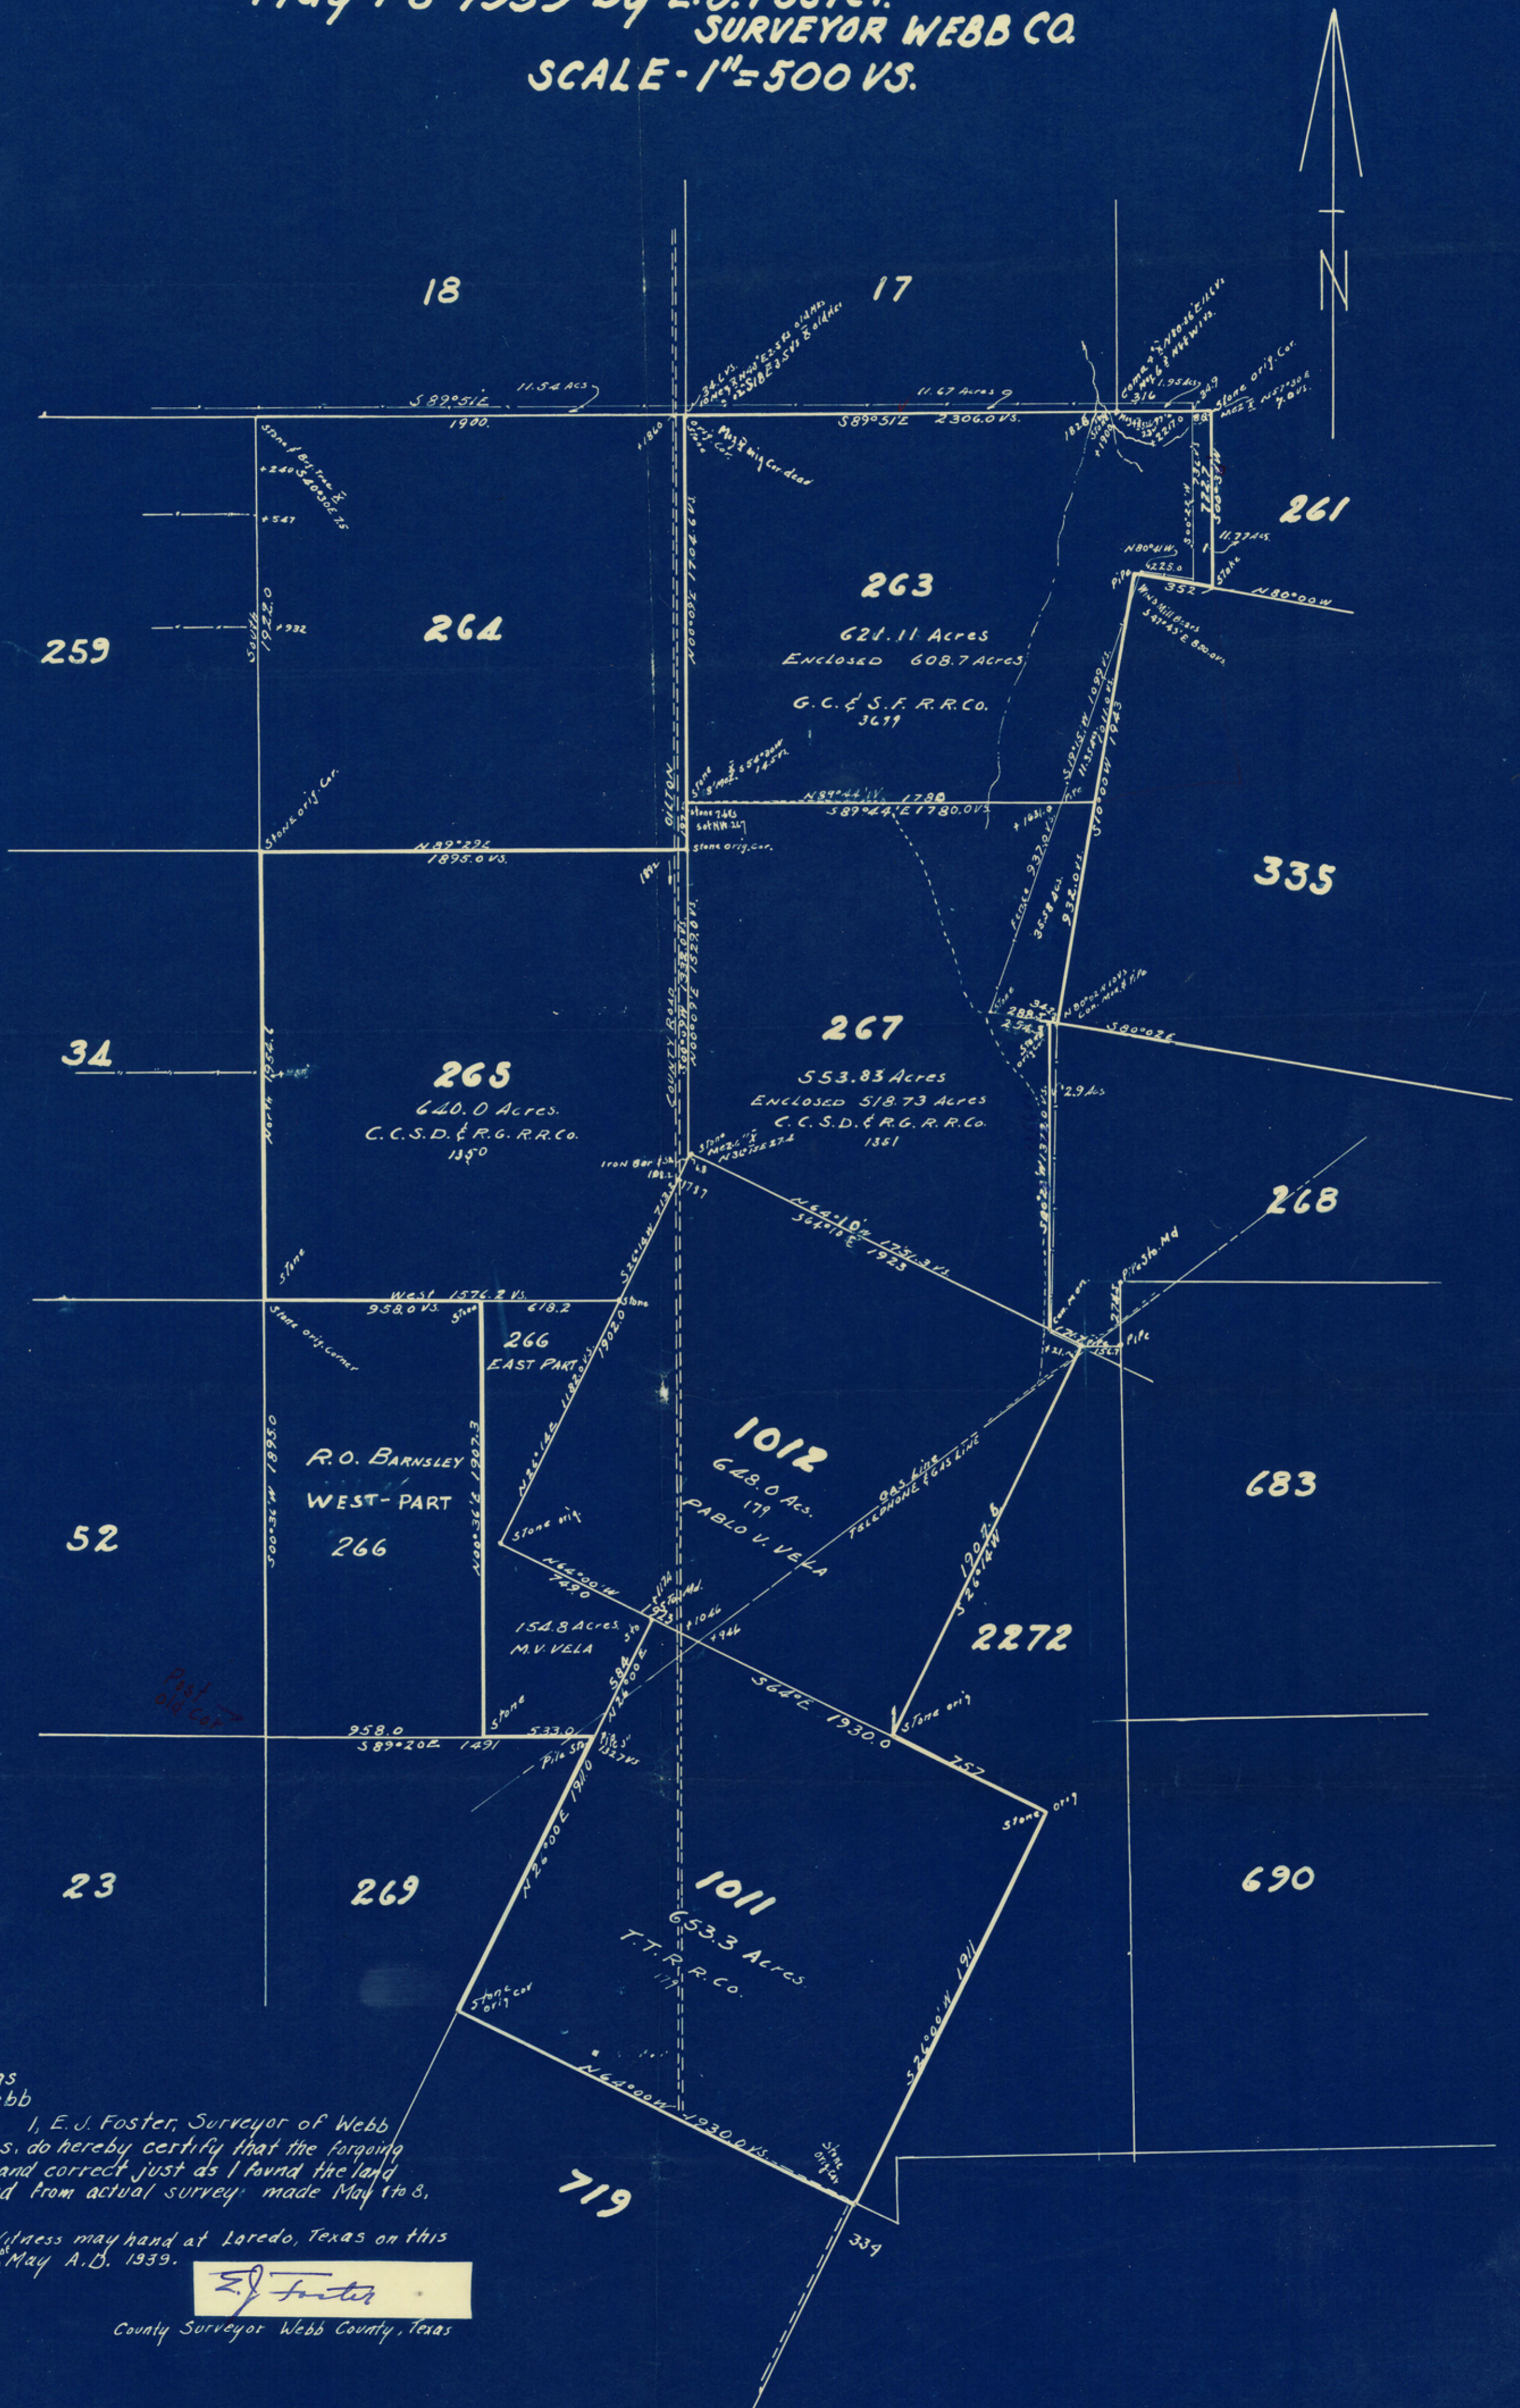

# WEBB COUNTY SKETCH

Showing Surveys - 263-265  
266-267-1011-1012-as surveyed  
May 1-8-1939 by E.J. Foster.  
SURVEYOR WEBB CO.  
SCALE - 1" = 500 VS.

State of Texas  
County of Webb

I, E.J. Foster, Surveyor of Webb  
County Texas, do hereby certify that the foregoing  
map is true and correct just as I found the land  
on the ground from actual survey made May 1 to 8,  
1939.

Witness my hand at Laredo, Texas on this  
the 16th day of May A.D. 1939.

*E.J. Foster*  
County Surveyor Webb County, Texas