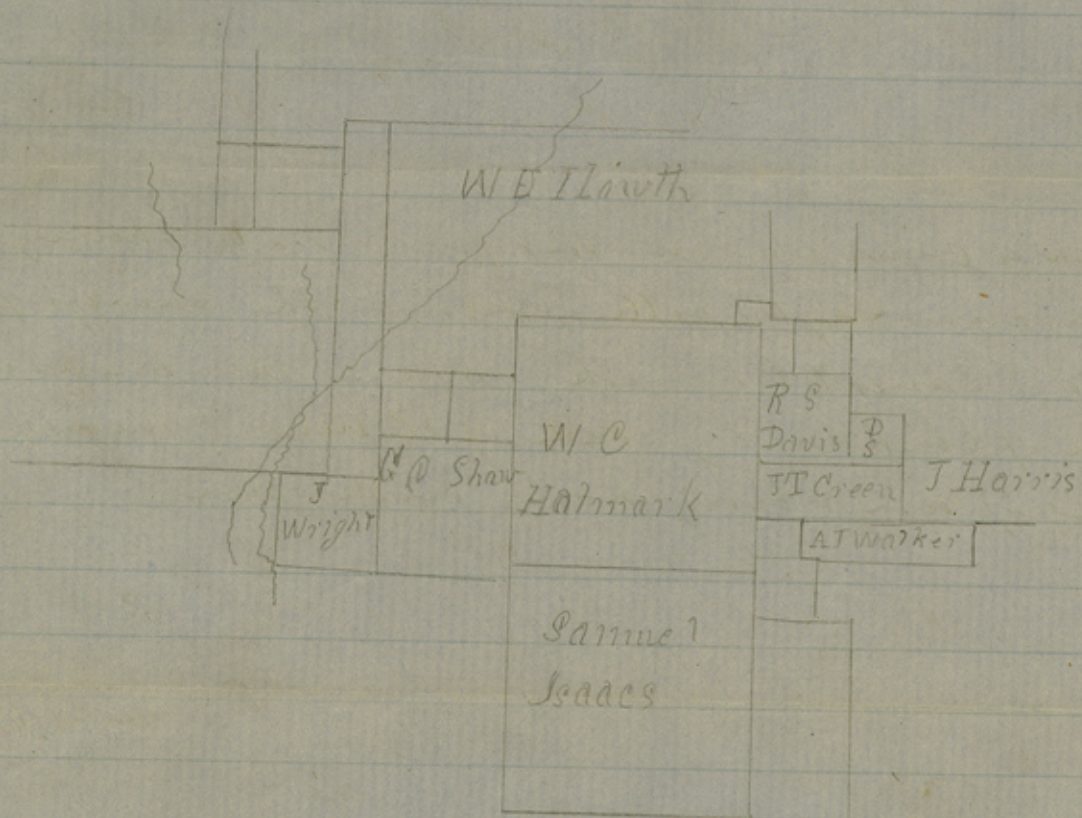

T.H.W. Forsyth	J Myers	
	W.	J.A. Walker
2-419	Reed	J.J. Young
J. P. 14 Sutton 3-1064	W.W. Young	

Deafour Gouera

hior

Counter 20690

B
E
L
L
C
O
M
P
A
N
Y

Sketch of Survey
This Sketch is copied from our List from G. L. O., showing the
Surveys around Taylorville, Examine the Surveys of J
J Bacon, R. S. Davis & S. Smith, Take a memorandum
of the date of Each Survey, Date of Return, & names of
assignees, if any & bring home with you.

19
 1
 9

Counter 20692