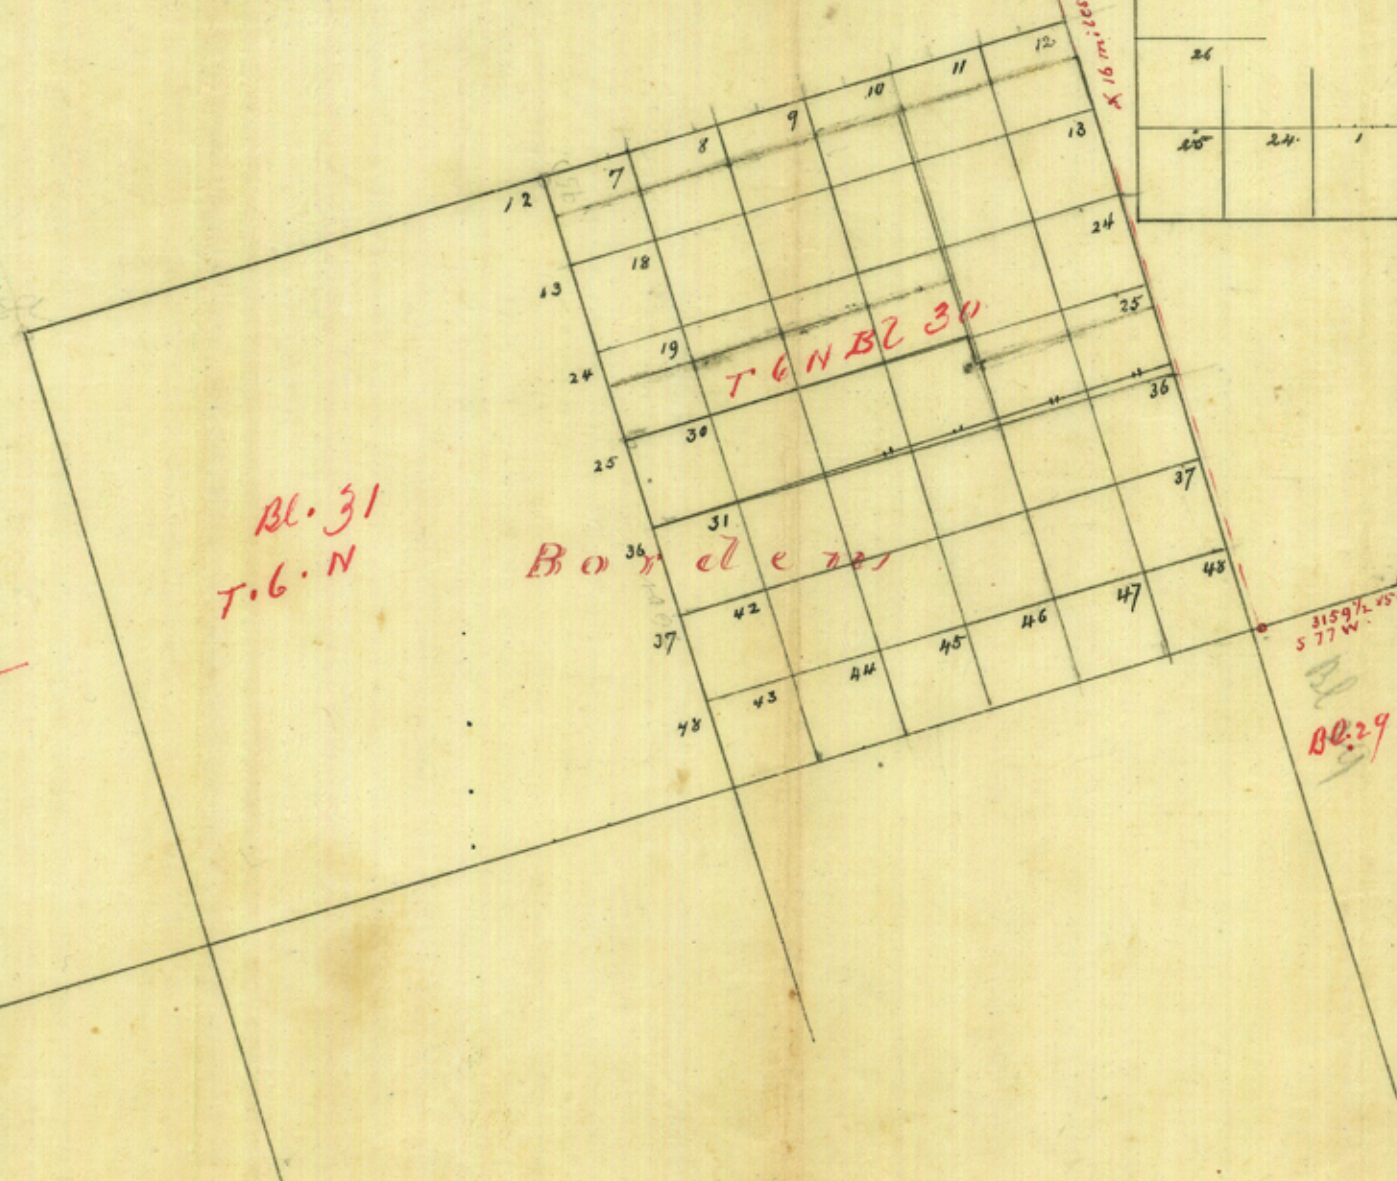

X  
12/12/22  
10/10/22

Laurelman  
Lynn  
from Pacific R.R. map  
St. Lawrence New line

Garze

J. 6. N. BL 32

counter 2404300-40002