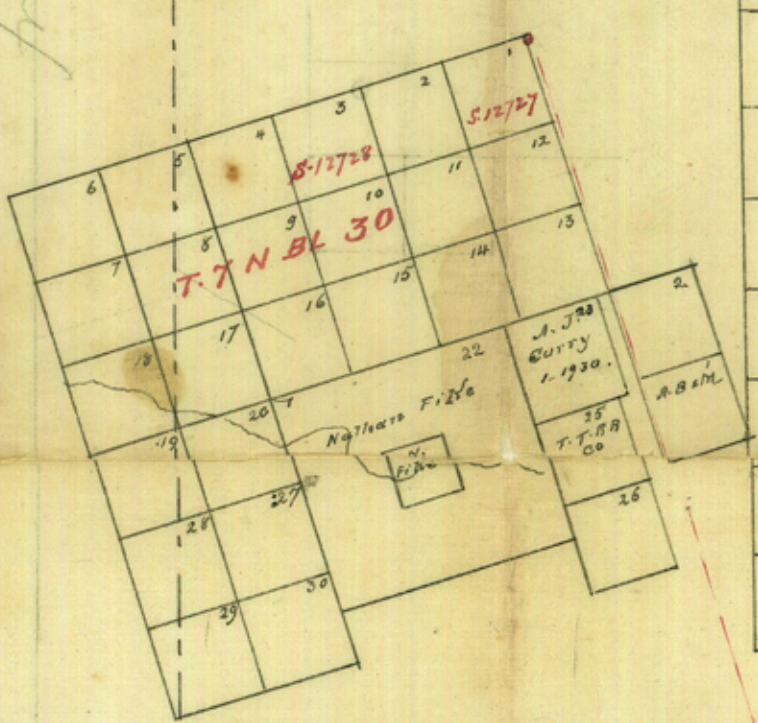

X  
12/12/22  
10/10/22

Laurelman  
Lynn  
from Pacific R.R. map  
St. Lawrence New line

Garze

J. 6. N. BL 32

counter 2404300-40002