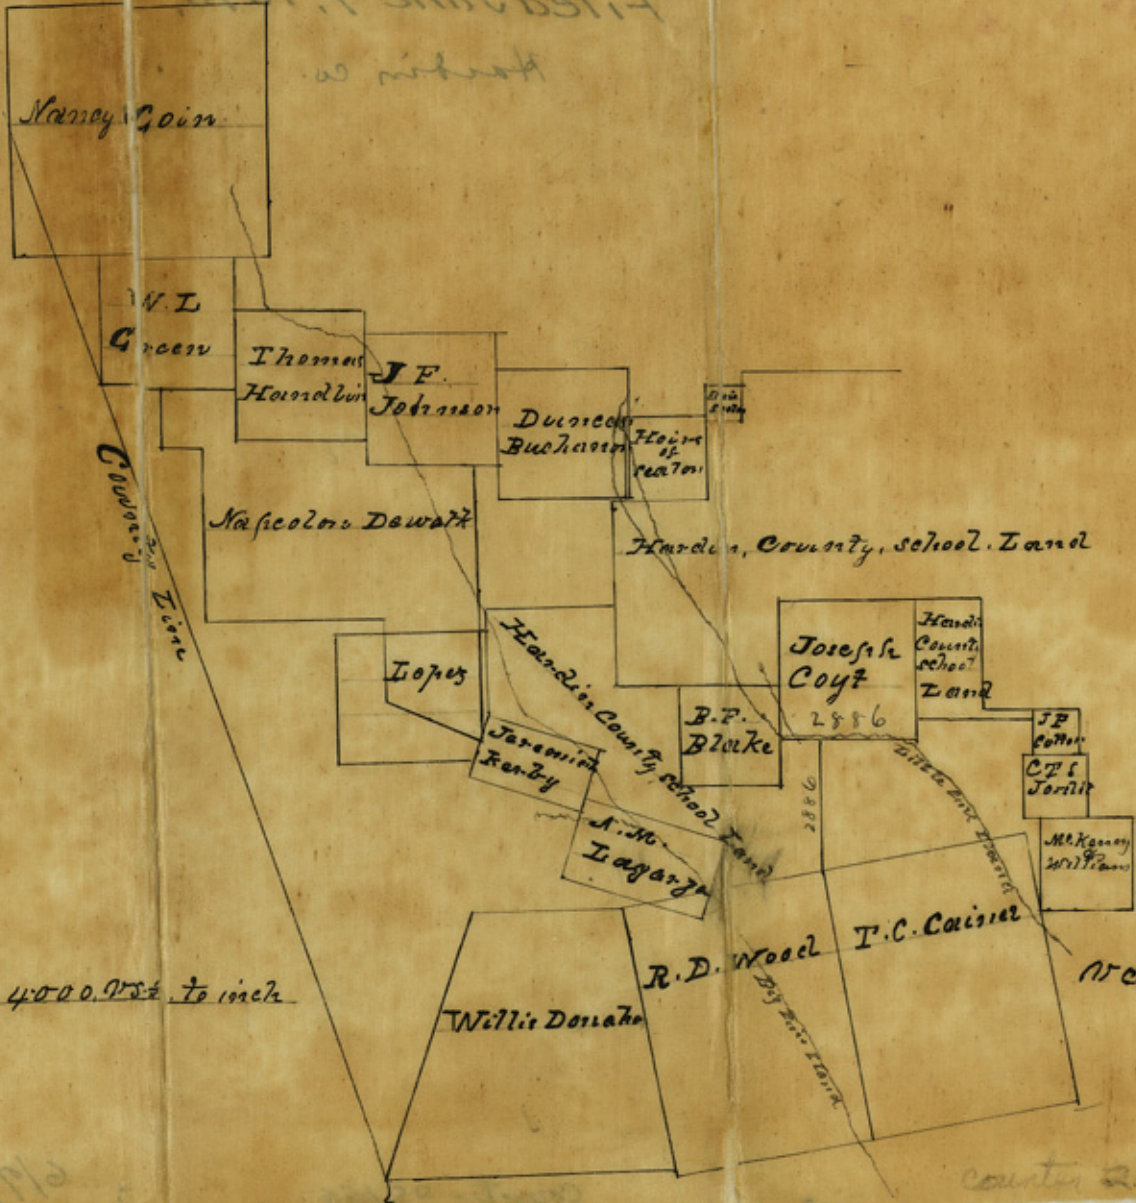

85
 28
 Filed June 7, 1870
 280 - E. of Hardin
 2K of sur. about 15 mi

scale 4000 feet to inch

File 28
 File 388.

Liberty 14 blafs.
 Hardin Co.

about 15 miles S.W.
 West of Hardin

Meridian 9.20 E.

county 25/55