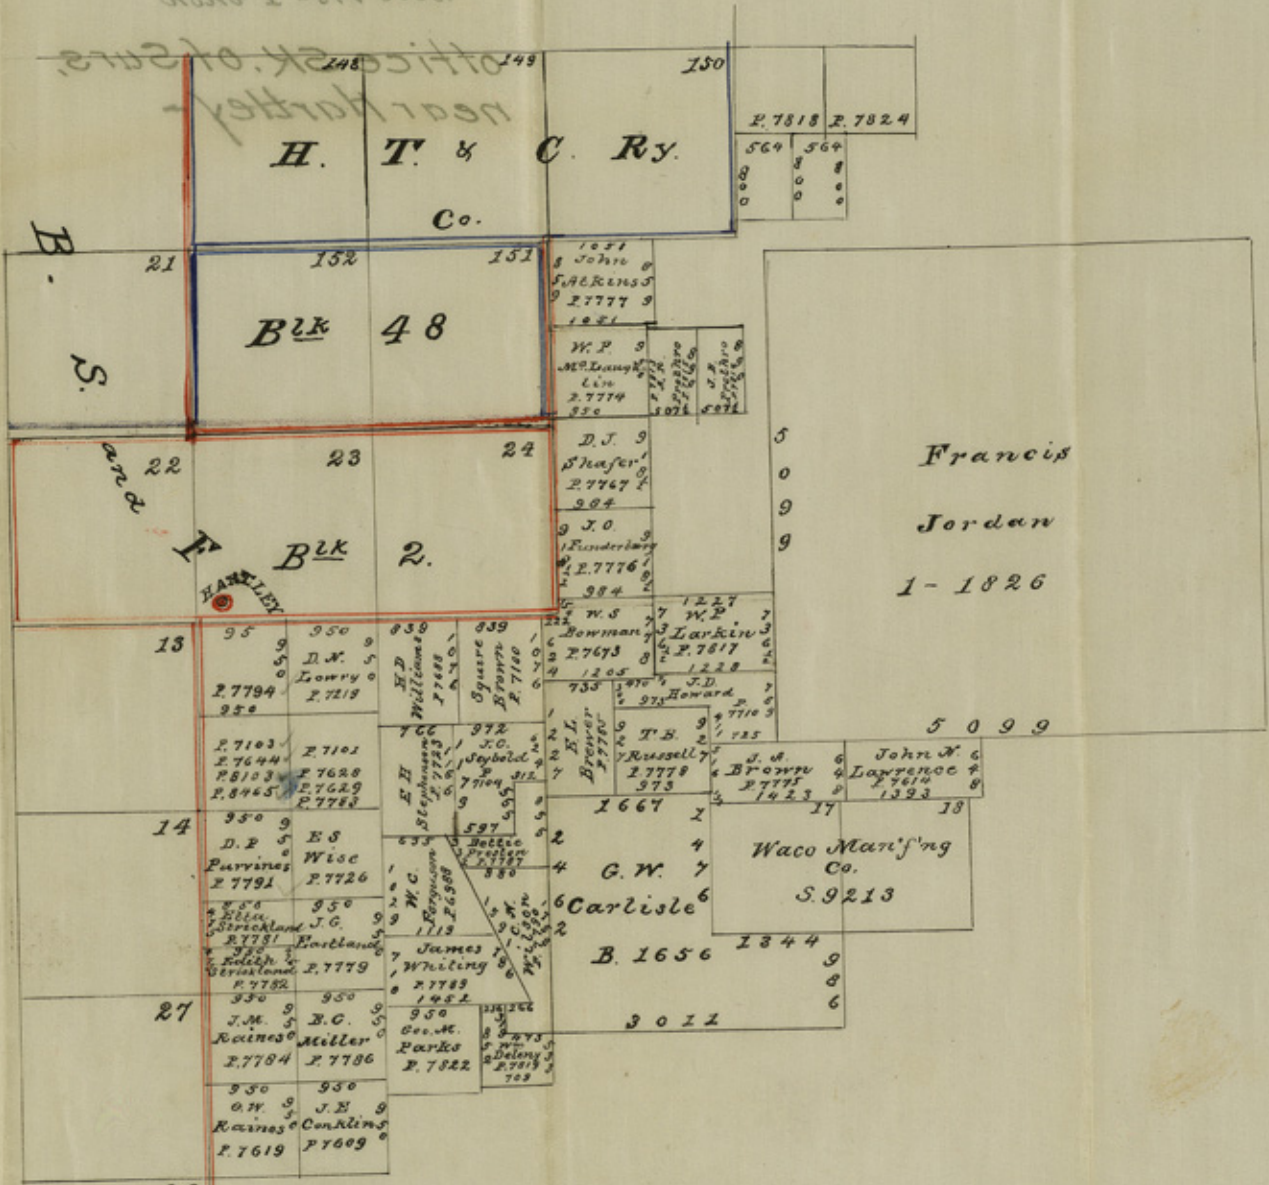

2000 yrs - 1 inch
 Gov: Texas Office
 Near Hartley.
 Hartley Co.
 Section of H.

Count 2002

Office 20

Counter 26081

Sketch # ^A ~~11~~
 Hartley Co.

Near Hartley.
 Gen^l Land Office
 2000 yrs = 1 inch

office SK. of Surs,
 near Hartley -

18000 acres

office SK.

counter 26082