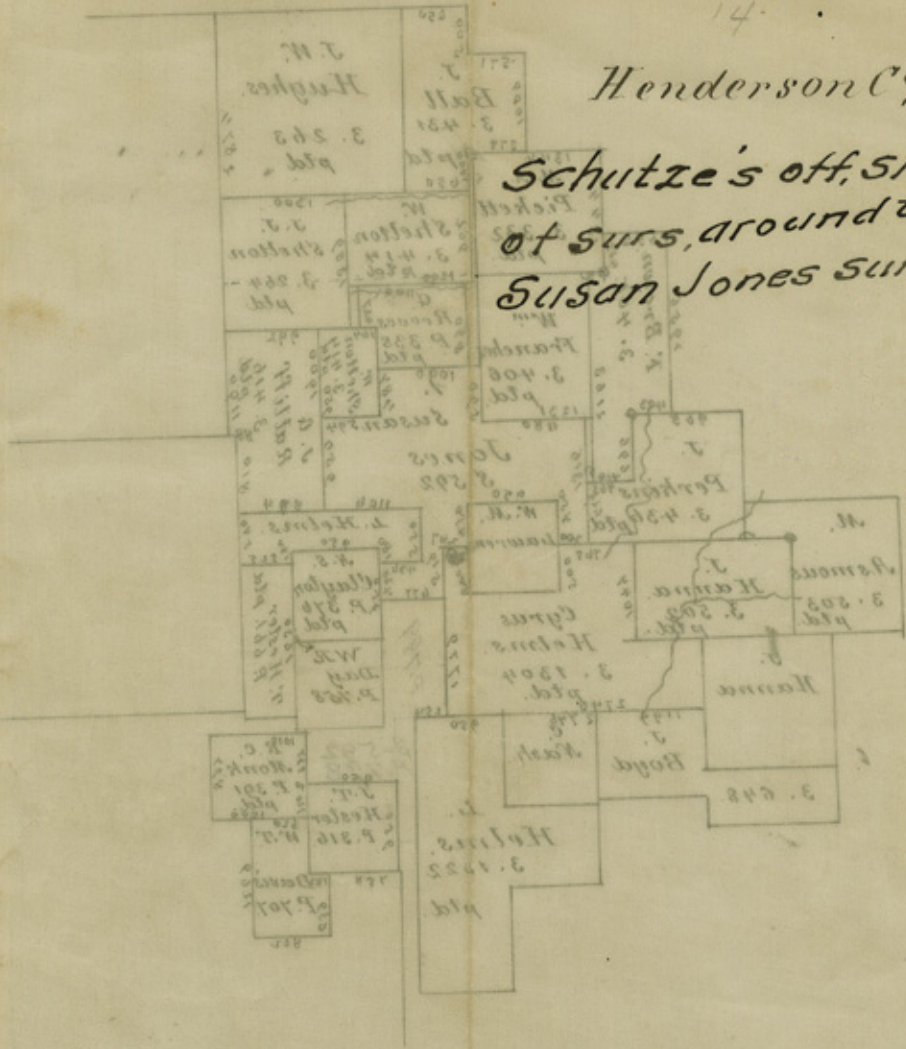

Plotted March 29/89.  
 E. Schütz.

Henderson Co  
 White's off sk.  
 Jones sur.

92200  
 Counter 26355  
 188/12/8

Plotted March 29/89  
C. Schuyler

14  
File 16.

Henderson Co

Schutze's off. SK.  
of sur., around the  
Susan Jones sur.

3/29/89,

counter 26354