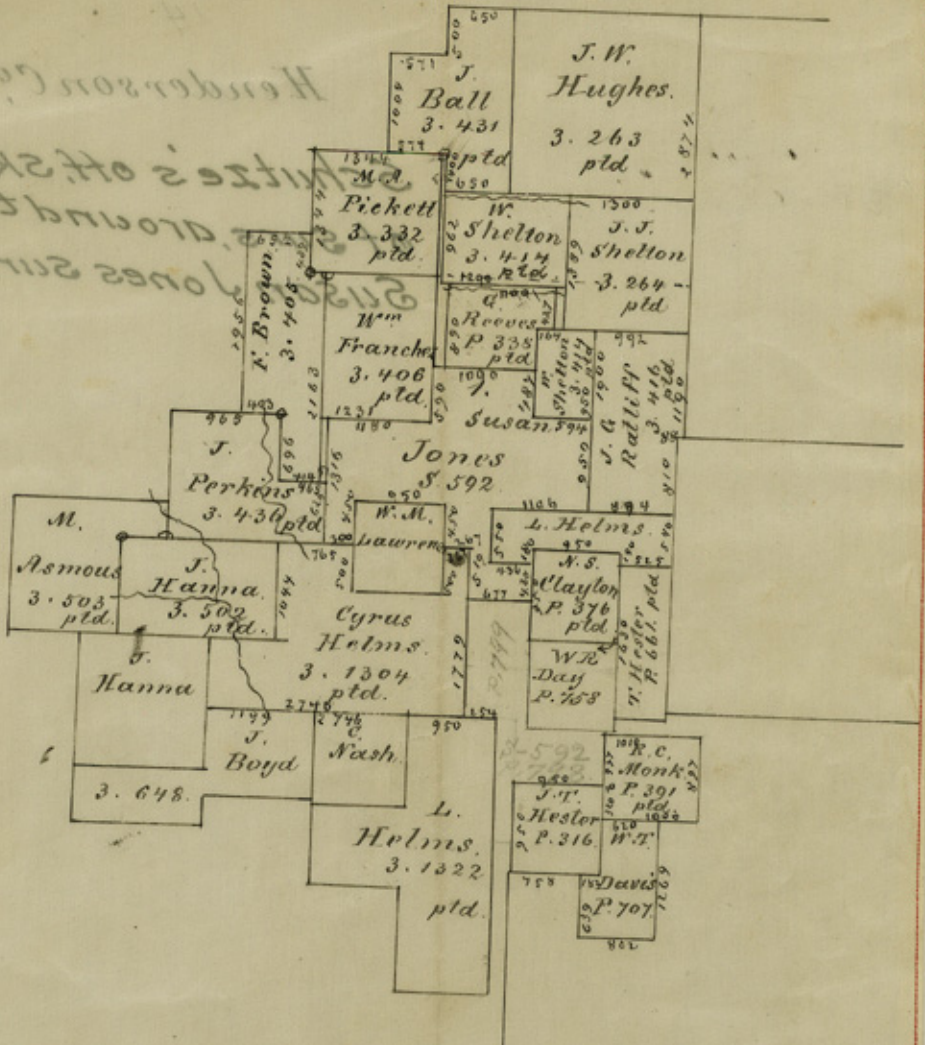

Plotted March 29/89.  
 E. Schütz.

Henderson Co  
 White's off sk.  
 Jones sur.

92200  
 Counter 26355  
 188/12/8

Plotted March 29/89  
C. Schuyler

14  
File 16.

Henderson Co

Schutze's off. SK.  
of sur., around the  
Susan Jones sur.

3/29/89,

counter 26354