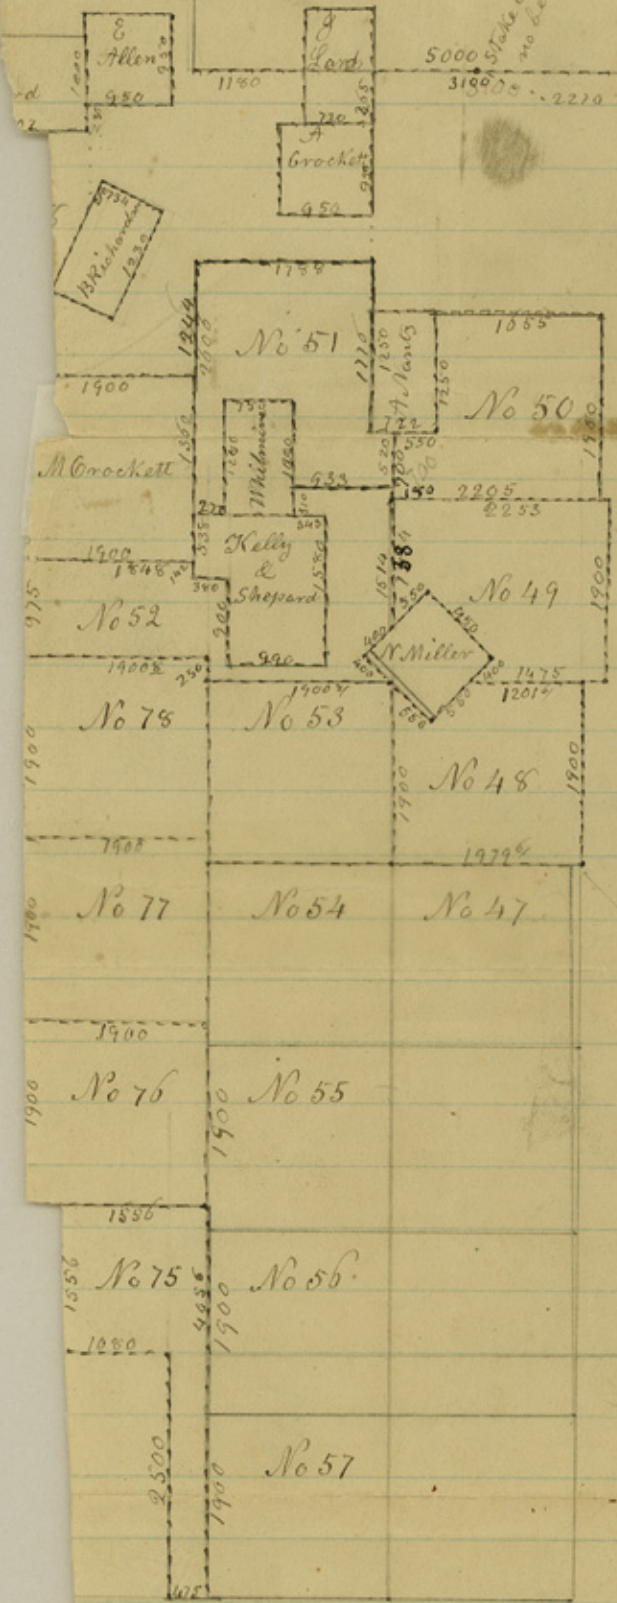

Salvador Castillo League

411 Km 180230 - 180230 R  
341 - 11 1852 200 - 11 H

No 75

411 Km 535113  
341 - 11 1852 200 - 11 H

No 76

20 Km N25W42 R  
241 - 11 1852 H G

No 82

Texas Central R R

No 83

Surveys

No 88

No 89

No 95

No 95

No 101

No 100

No 99

This is part of the Gasper Plot  
& was left out of the order in  
in Houston

James Ingalls Sumner

X Sketch

12<sup>6</sup>

Gasper  
South Part  
Compare file 12

John C. G. L.  
J. W. P.

Prepared