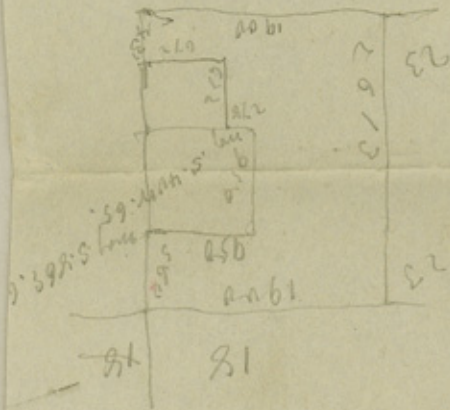

Plotted Sep<sup>r</sup> 1882.  
E. Schütze.

5645  
45  
454  
395  
4570  
31  
4  
6  
5  
6  
0  
36  
55

Jones,

File 14.

Schutzer's 5K. of Surs on  
Cottonwood & Flatrock  
Creeks.

September 1882.

WHERE ISSUED