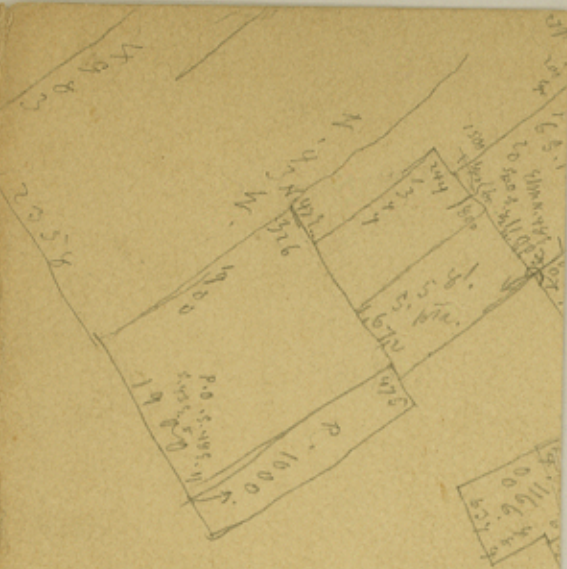

18

12.18

Schutze's office SK, about
6 mi. S.W. of Boerne.

Dated Dec. 1882.

Kendall co

County line

Schutze Dec 82

268
5064
4905