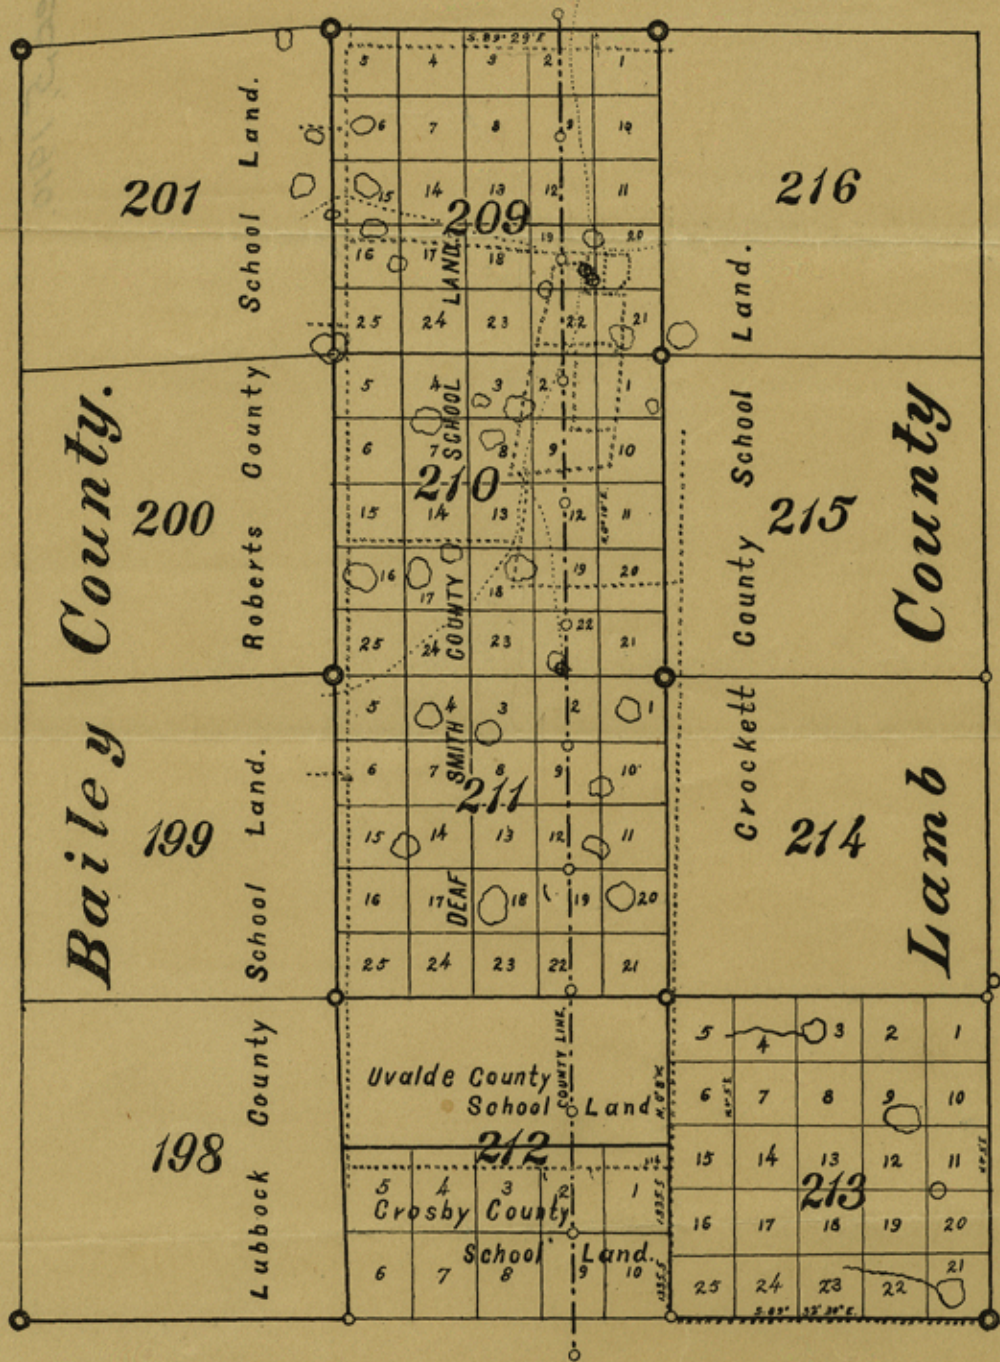

O KEEFE RANCH.

Original Corners are marked ●
 Old " " " ○
 Established " " " ○
 Fences " " " - - -
 Wagon-roads " " " - - -
 Wells and Windmills " " " ⊙

I, W.D. Twichell, a practical surveyor do hereby certify that this map is true and correct, and that it correctly represents leagues 209 to 212 as surveyed by me Nov. 20 to Dec. 5 1910.

W.D. Twichell, surveyor.