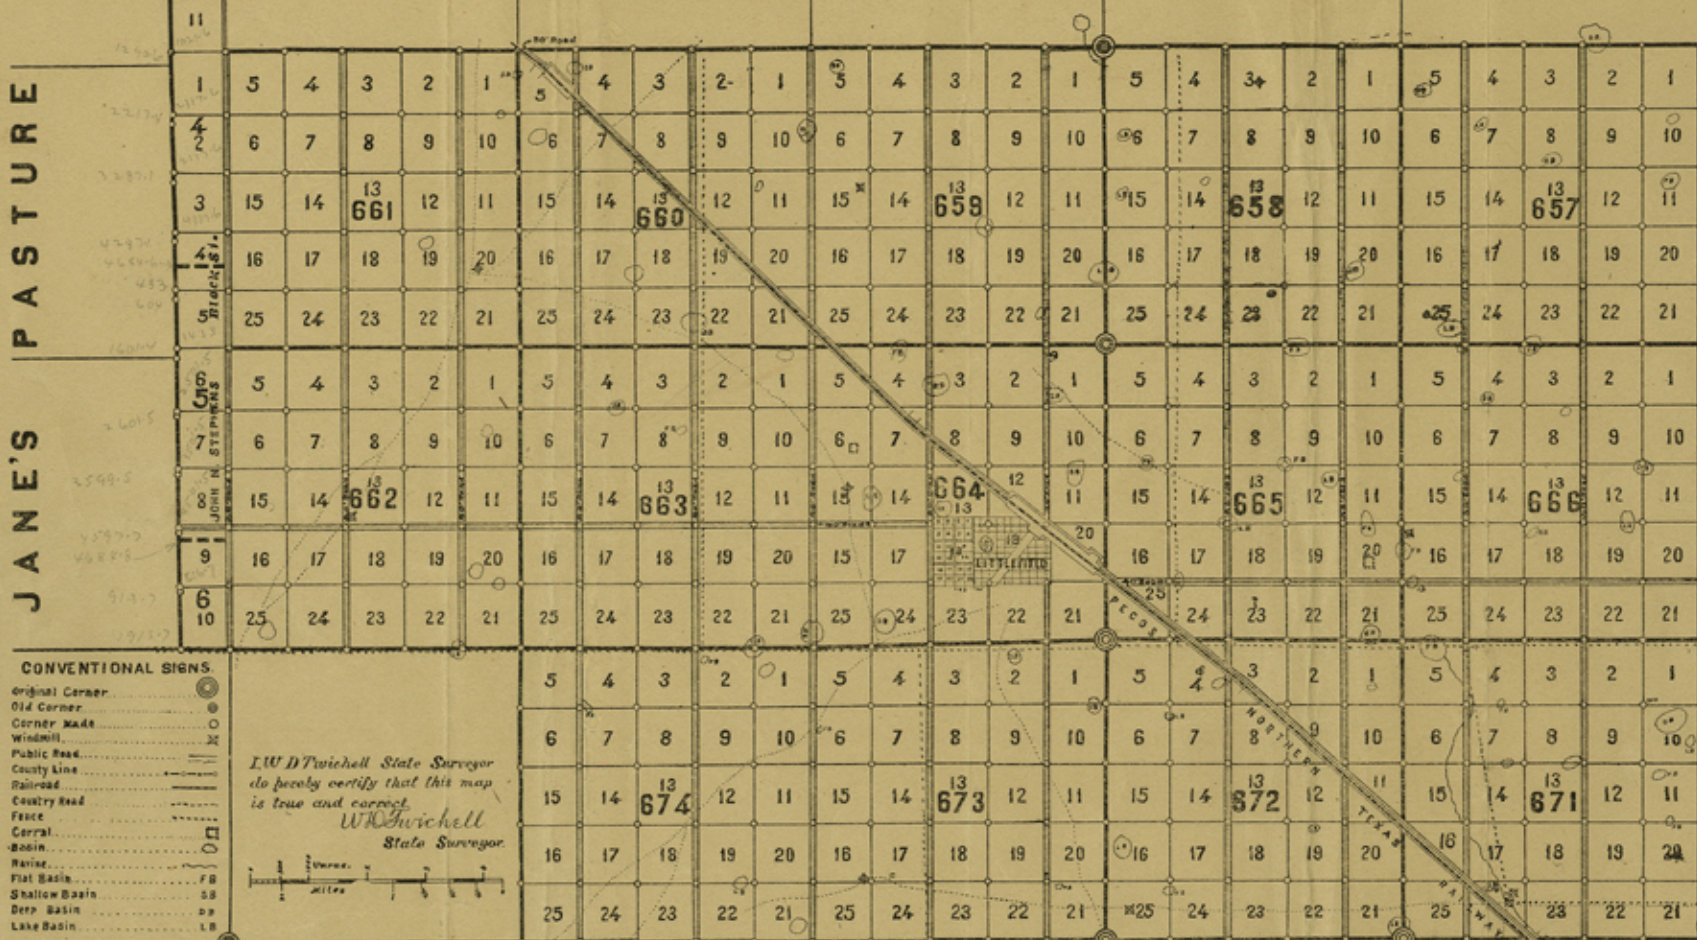

- CONVENTIONAL SIGNS**
- Original Corner
 - Old Corner
 - Corner Made
 - Windmill
 - Railroad
 - County Line
 - Wagon-road
 - Fence
 - Corral
 - Ravine
 - Flat Basin
 - Shallow Basin
 - Deep
 - Lake

L. W. D. Twichell State Surveyor
 do hereby certify that this map is
 true and correct.
 W. D. Furchell
 State Surveyor.

sh. 3 of 7

HALSELL'S PASTURE

JANE'S PASTURE

ELLWOOD'S

PASTURE

- CONVENTIONAL SIGNS**
- Original Corner:
 - Old Corner:
 - Corner Made:
 - Windmill:
 - Public Road:
 - County Line:
 - Railroad:
 - Country Road:
 - Fence:
 - Coral:
 - Basin:
 - Marker:
 - Flat Basin:
 - Shallow Basin:
 - Deep Basin:
 - Lake Basin: