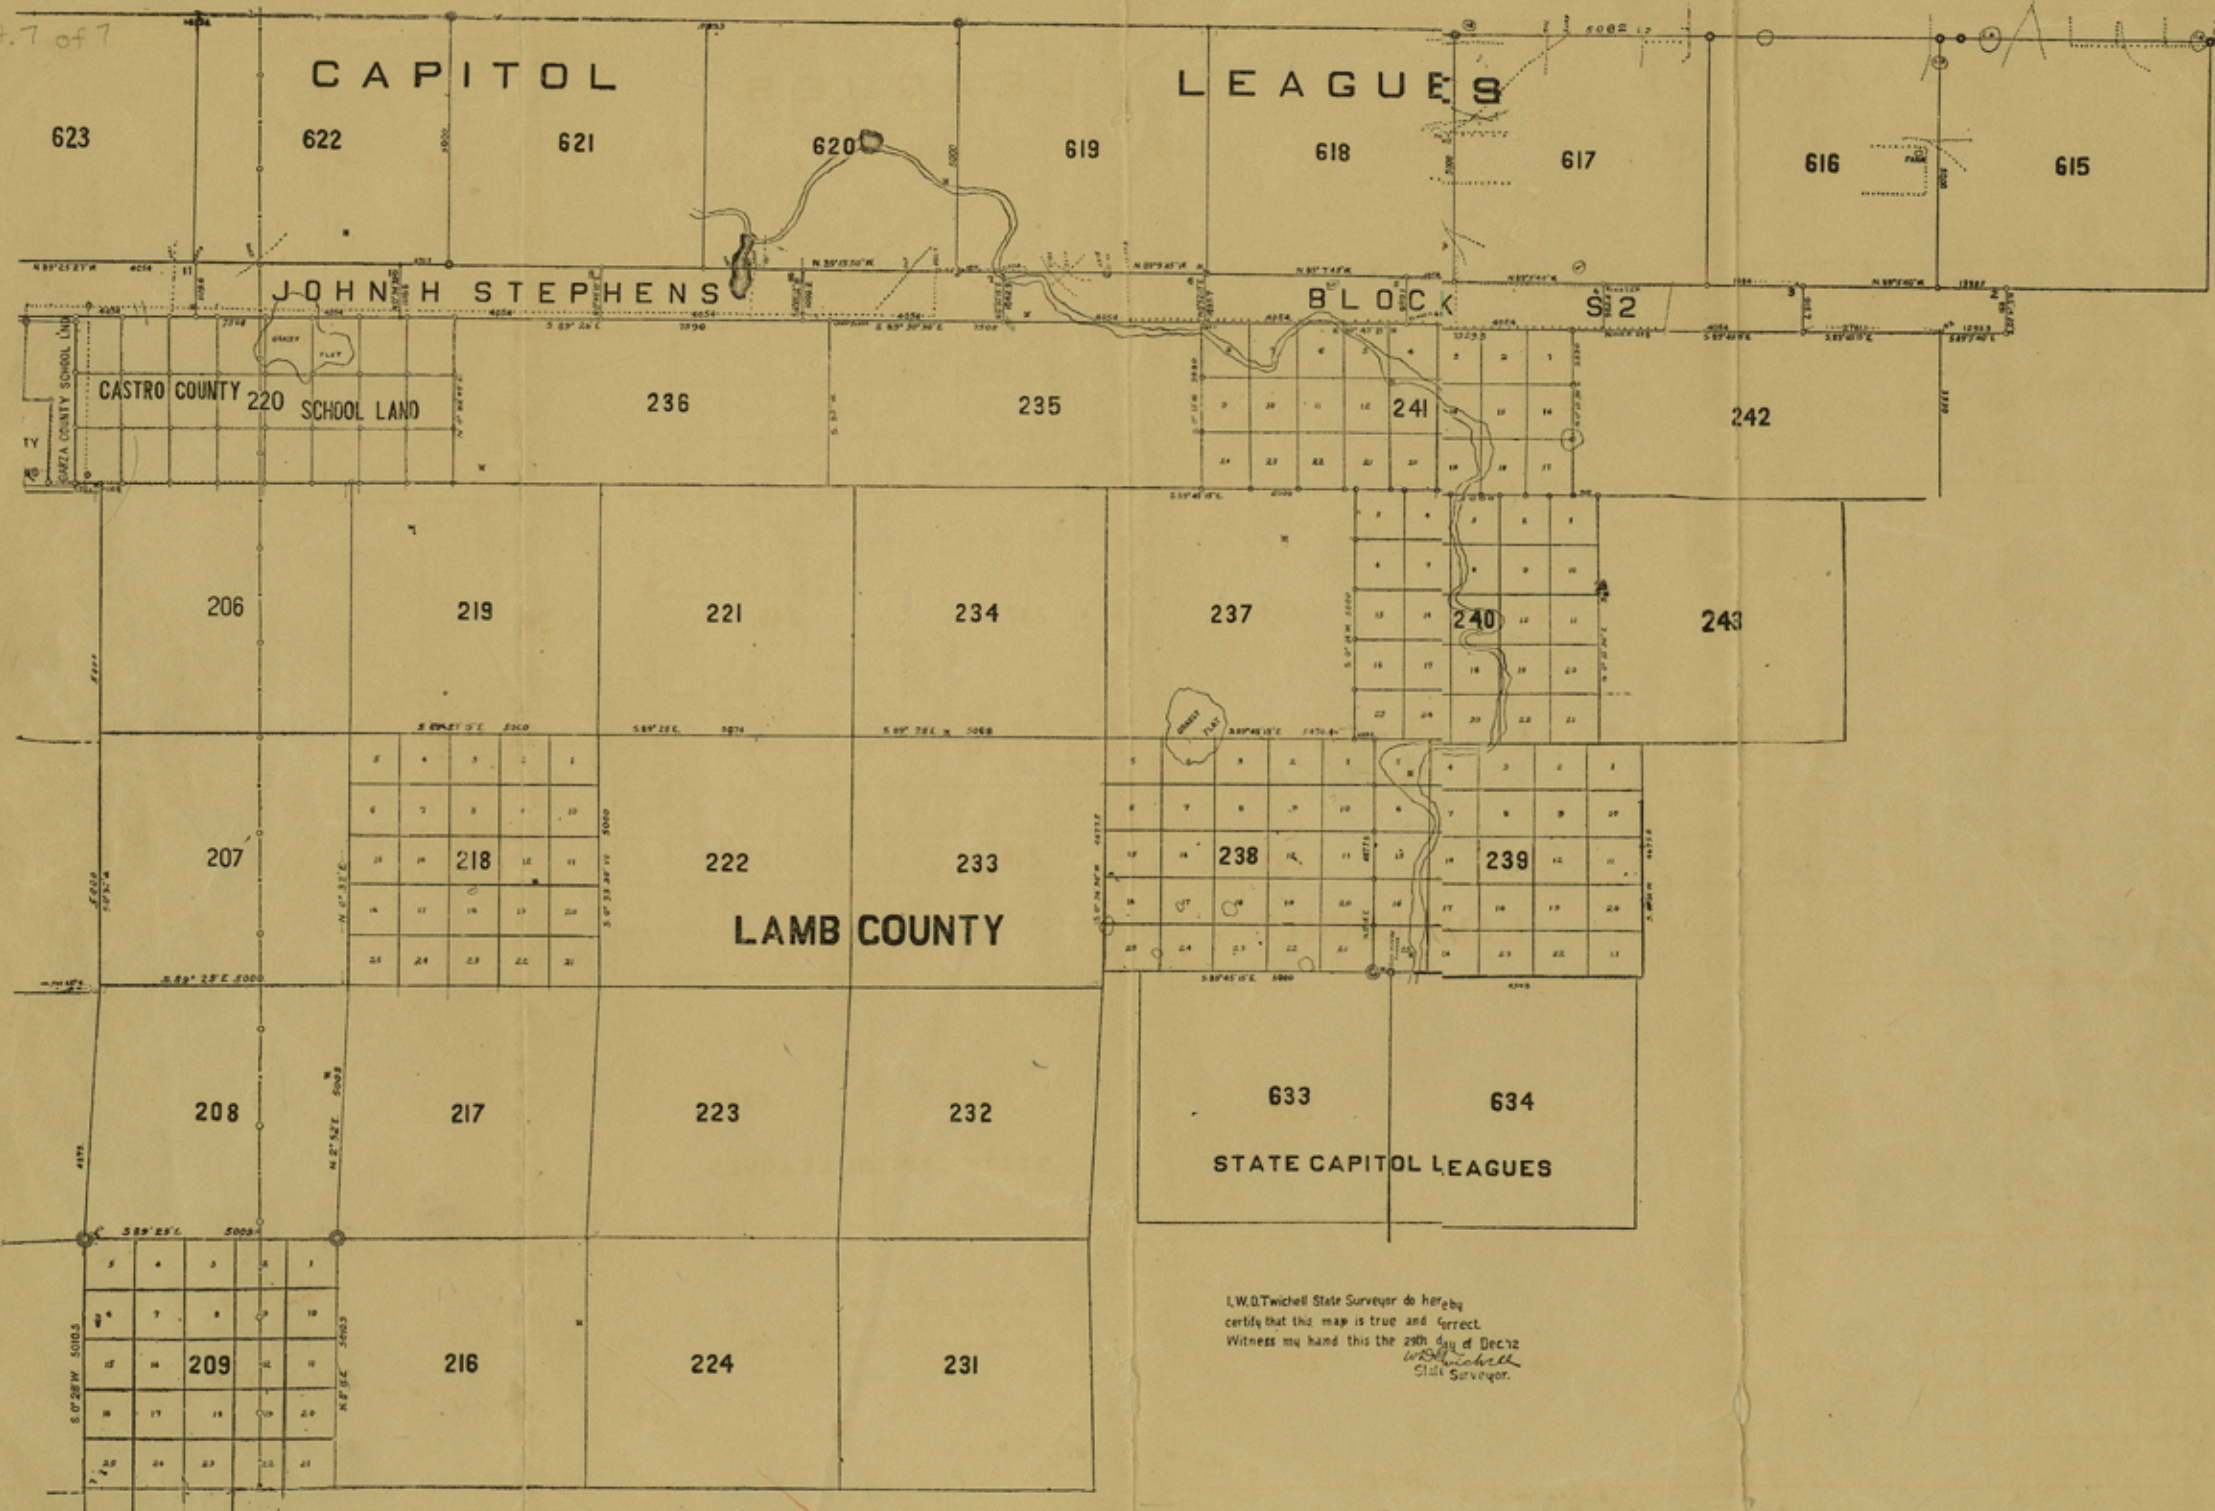

Sheet 7 of 7

I, W. D. Twichell State Surveyor do hereby
certify that this map is true and correct.
Witness my hand this the 29th day of Decr 1912
W. D. Twichell
State Surveyor.

counter 29370