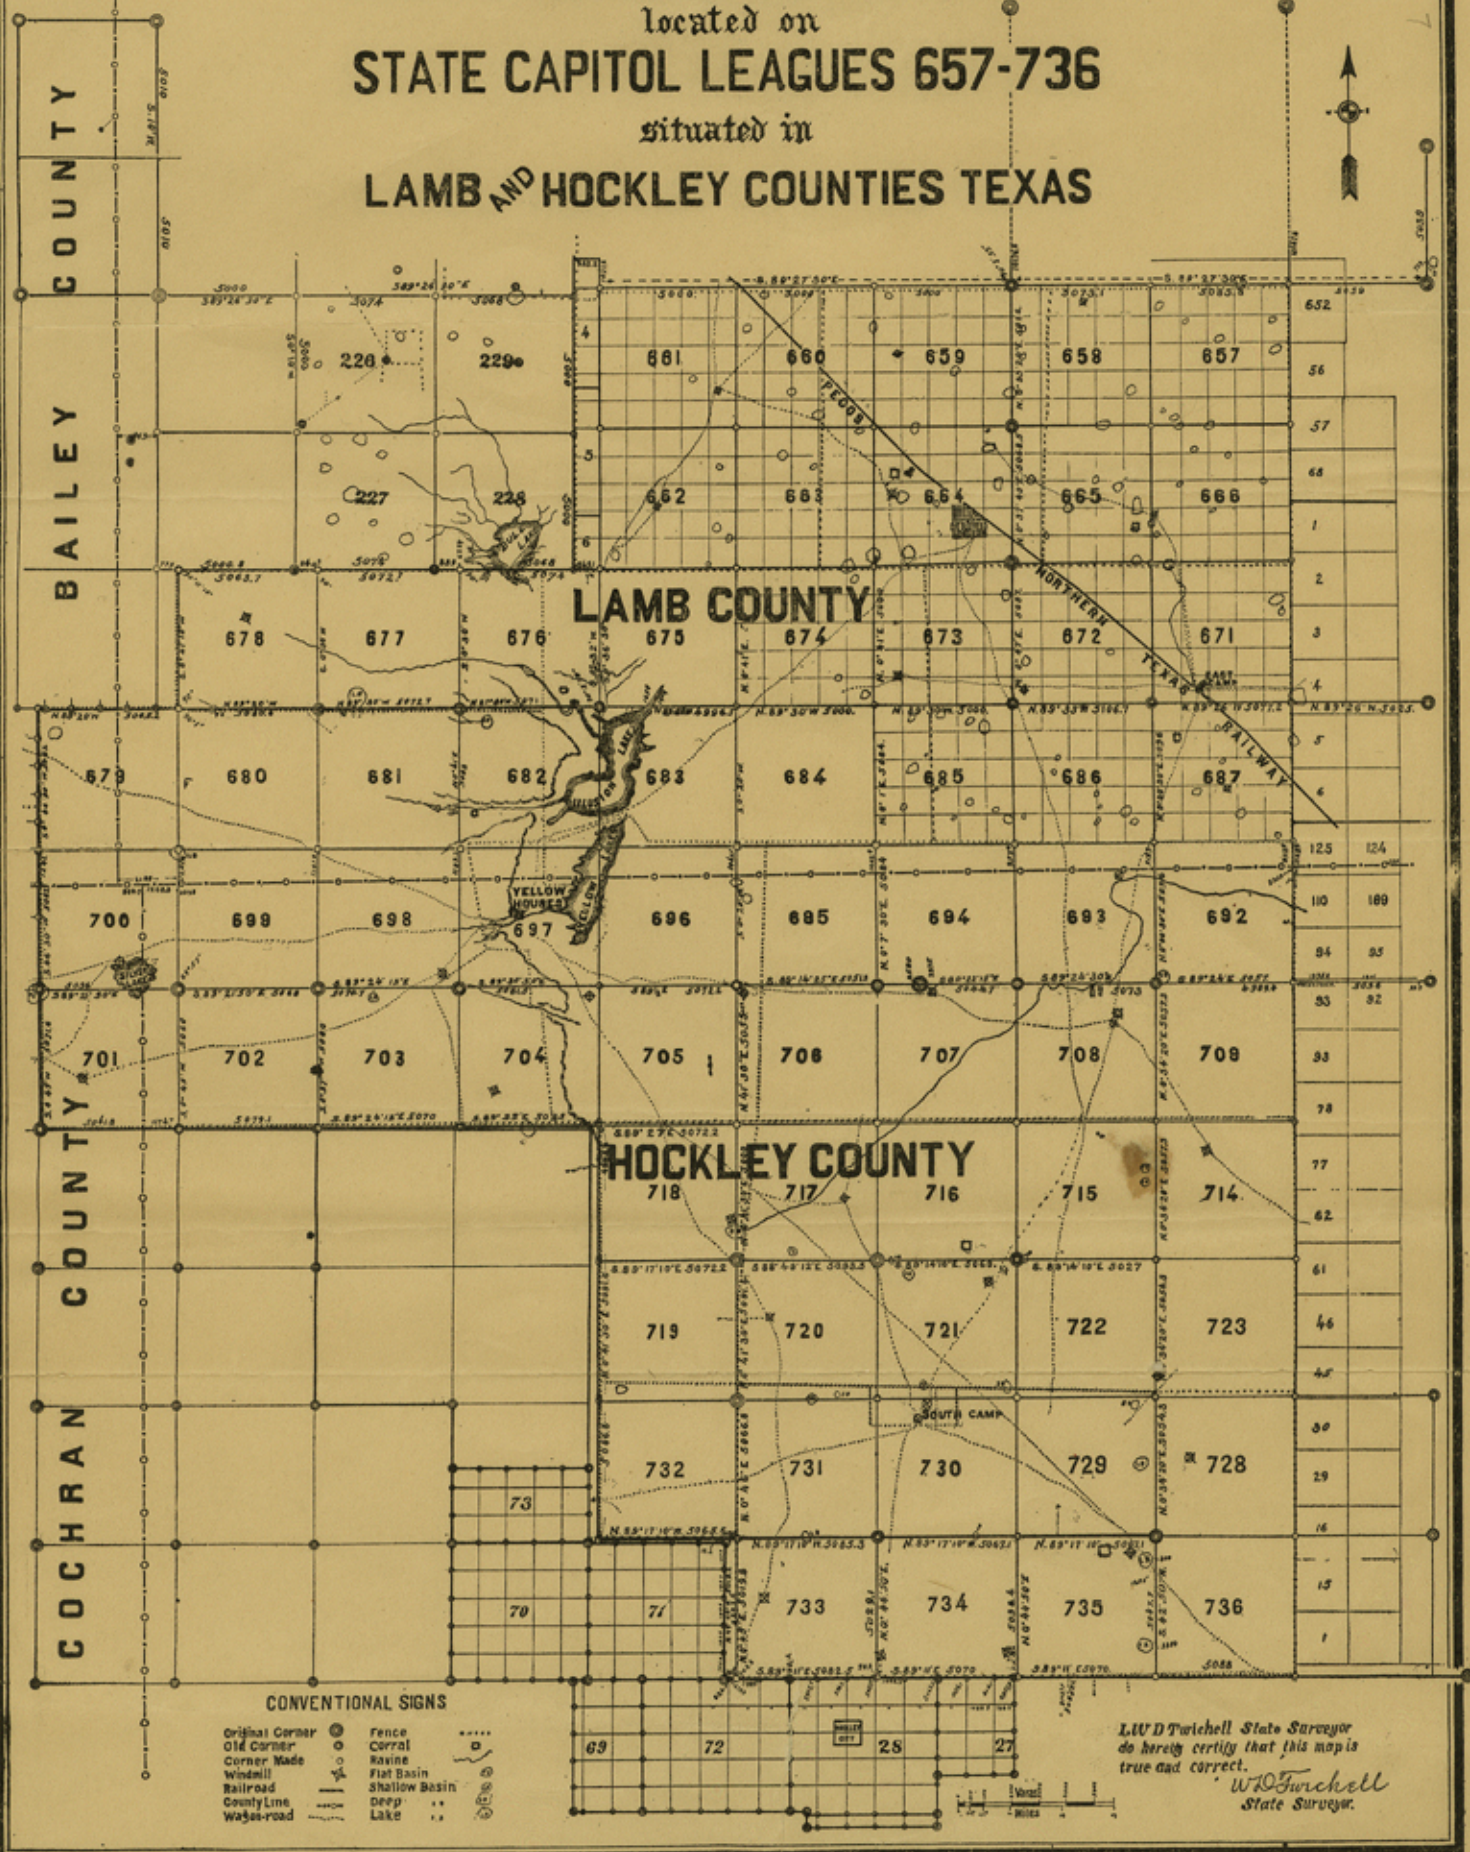

12.

Lamb co

5 Trichell's Litho maps of
Subdivisions of Capitol Leagues
in Bailey, Hockley, Lamb Counties.

counter 29363

MAP OF
GEO. W. LITTLEFIELD'S RANCH
 located on
STATE CAPITOL LEAGUES 657-736
 situated in
LAMB AND HOCKLEY COUNTIES TEXAS

Sht. 1 of 7

- CONVENTIONAL SIGNS**
- Original Corner
 - Old Corner
 - Corner Made
 - Windmill
 - Railroad
 - County Line
 - Wagon-road
 - Fence
 - Corral
 - Ravine
 - Flat Basin
 - Shallow Basin
 - Deep
 - Lake

L. W. Furchell State Surveyor
 do hereby certify that this map is
 true and correct.
 W. D. Furchell
 State Surveyor.

Counter 29364

MAP OF
GEO. W. LITTLEFIELD'S RANCH
 located on
STATE CAPITOL LEAGUES 657-736
 situated in
LAMB AND HOCKLEY COUNTIES TEXAS

- CONVENTIONAL SIGNS**
- Original Corner
 - Old Corner
 - Corner Made
 - Windmill
 - Railroad
 - County Line
 - Wagon-road
 - Fence
 - Corral
 - Ravine
 - Flat Basin
 - Shallow Basin
 - Deep
 - Lake

L. W. D. Twichell State Surveyor
 do hereby certify that this map is
 true and correct.
 W. D. Furchell
 State Surveyor.