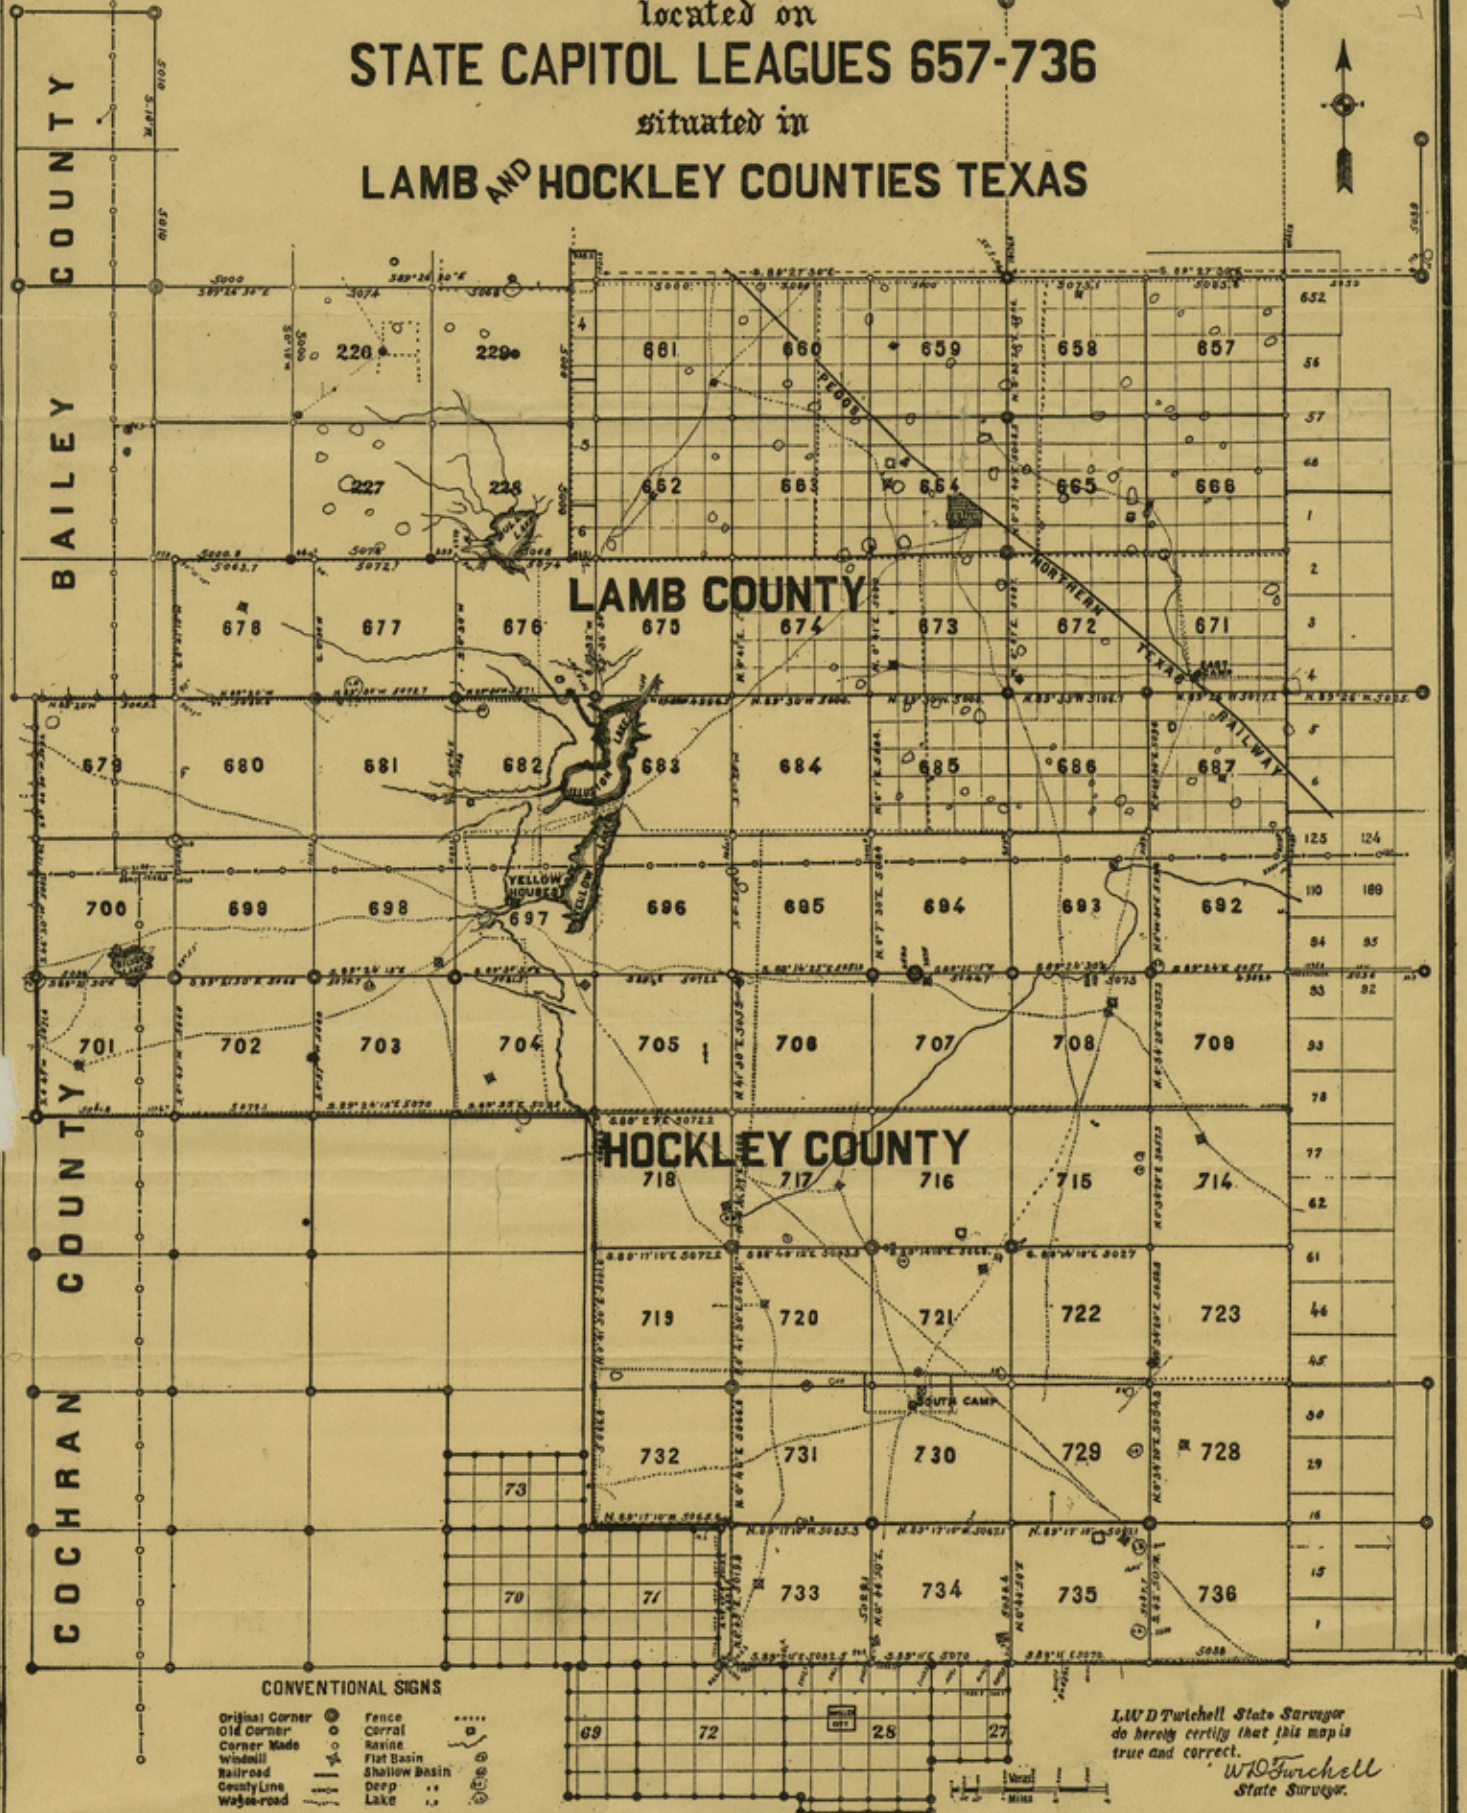

12.

Lamb co

5 Trichell's Litho maps of
Subdivisions of Capitol Leagues
in Bailey, Hockley, Lamb Counties.

counter 29363

MAP OF
GEO. W. LITTLEFIELD'S RANCH
 located on
STATE CAPITOL LEAGUES 657-736
 situated in
LAMB AND HOCKLEY COUNTIES TEXAS

Sht. 1 of 7

- CONVENTIONAL SIGNS**
- Original Corner
 - Old Corner
 - Corner Made
 - Windmill
 - Railroad
 - County Line
 - Wagon-road
 - Fence
 - Corral
 - Ravine
 - Flat Basin
 - Shallow Basin
 - Deep
 - Lake

L. W. Furchell State Surveyor
 do hereby certify that this map is
 true and correct.
 W. D. Furchell
 State Surveyor.

Counter 29364

MAP OF
GEO. W. LITTLEFIELD'S RANCH
 located on
STATE CAPITOL LEAGUES 657-736
 situated in
LAMB AND HOCKLEY COUNTIES TEXAS

- CONVENTIONAL SIGNS**
- Original Corner
 - Old Corner
 - Corner Made
 - Windmill
 - Railroad
 - County Line
 - Wagon-road
 - Fence
 - Corral
 - Ravine
 - Flat Basin
 - Shallow Basin
 - Deep
 - Lake

L. W. D. Twichell State Surveyor
 do hereby certify that this map is
 true and correct.
 W. D. Furchell
 State Surveyor.