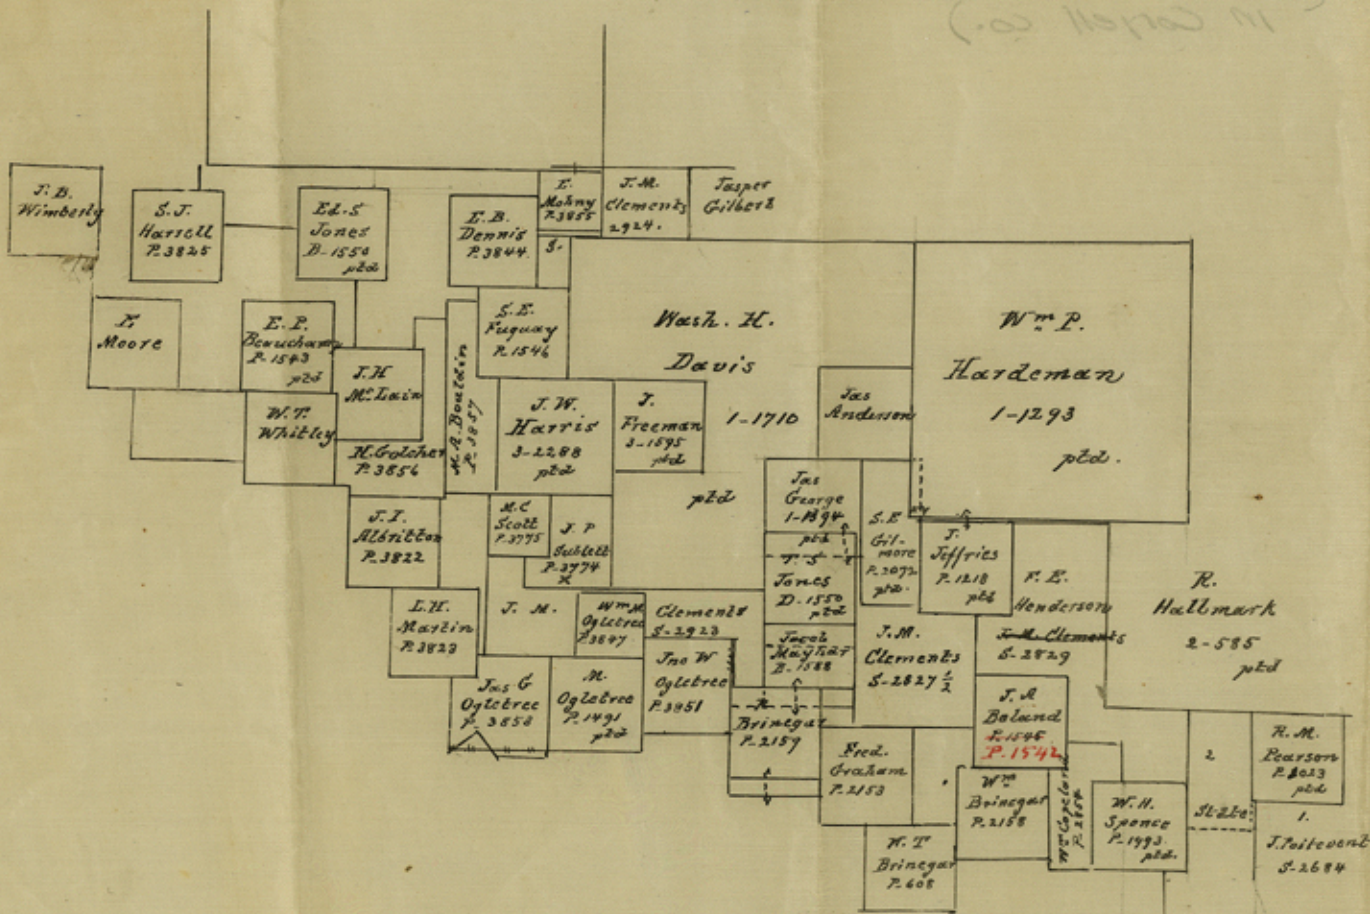

15th St.

Lamp Posts - N 70 E 1/4 Sec 10
 Coroll - 258 W 5th miles
 Plain St. No name. No
 close

(most surveys are
 in Coroll co.)

counter 29434

SEPPS return