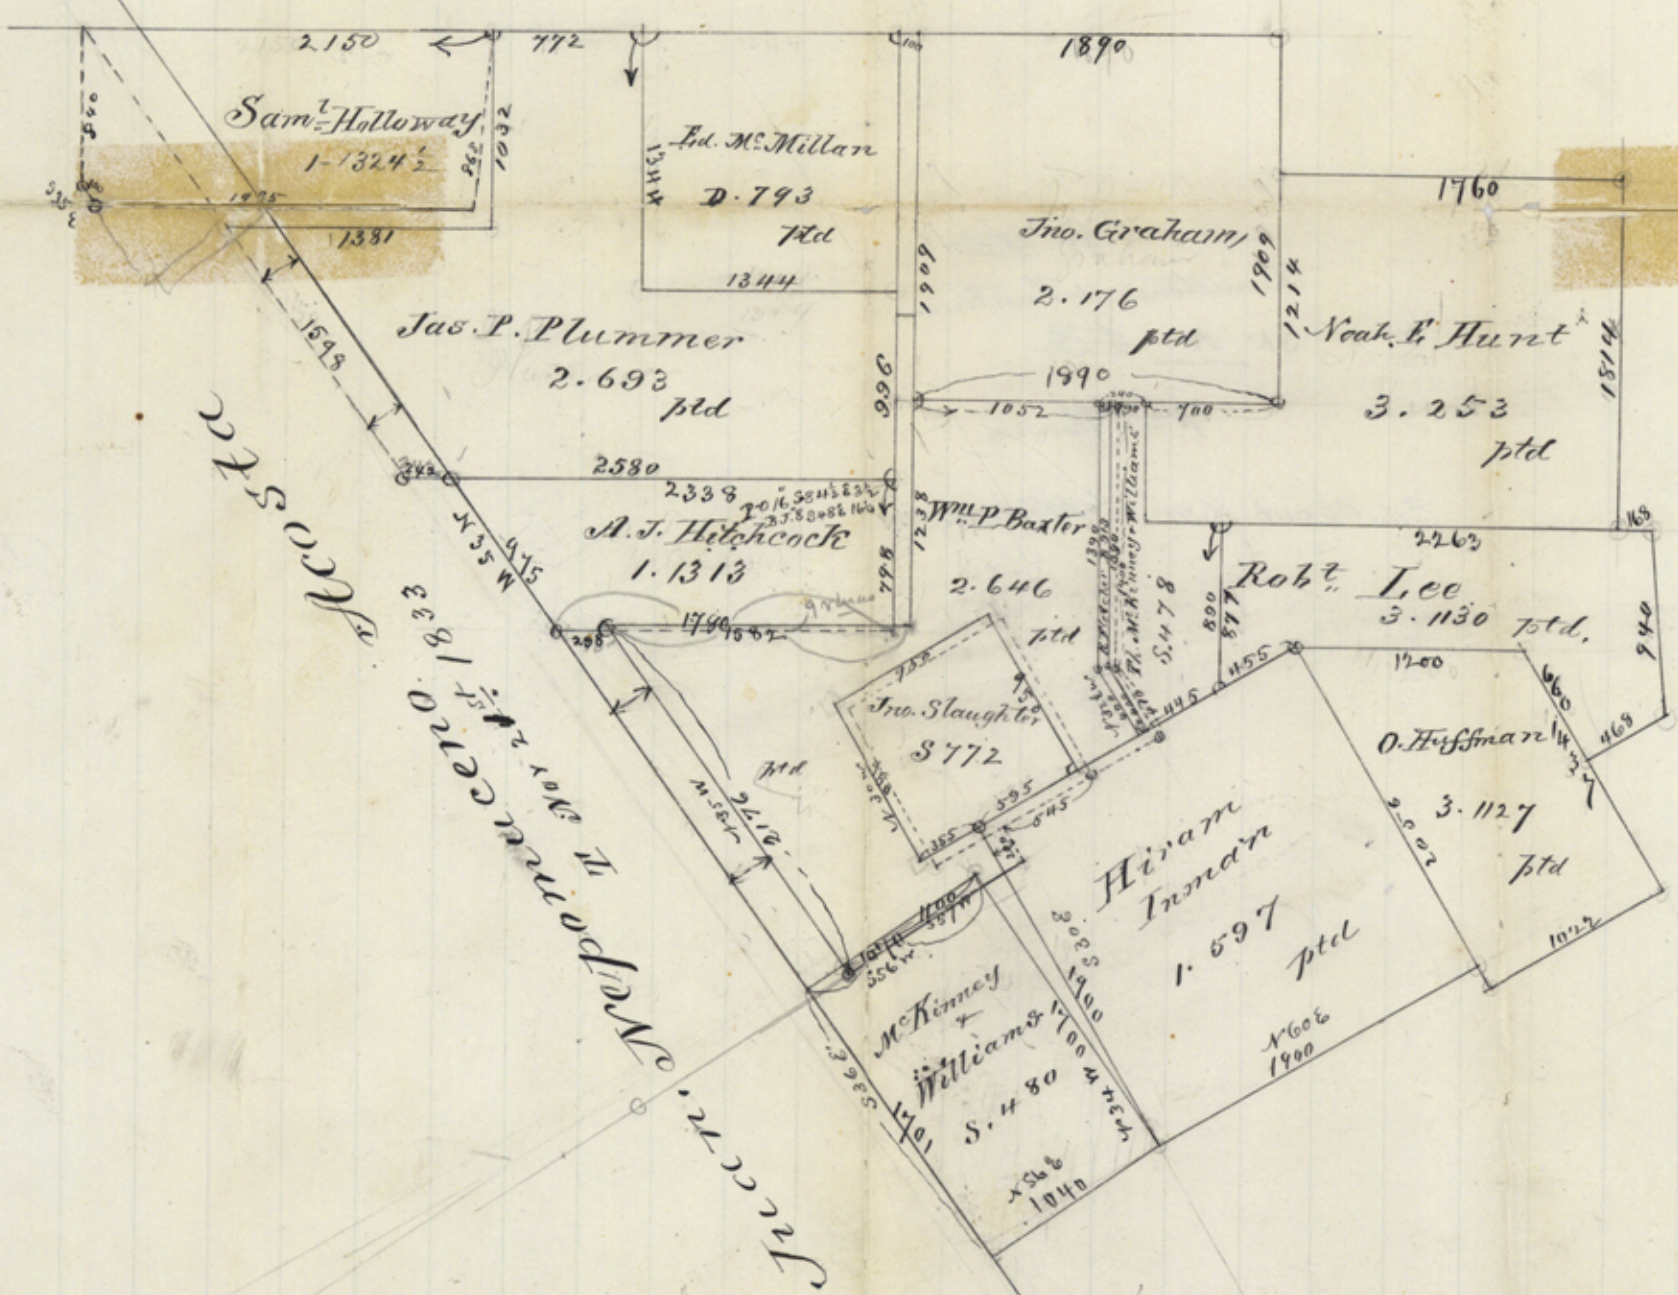

1890
940
950

1890
1582
298

1890
940
950

A ~~13~~
Limestone & Prestone
SK A ~~13~~

Wm. Hanson

SK. about 10 mi. E. of Groesbeck