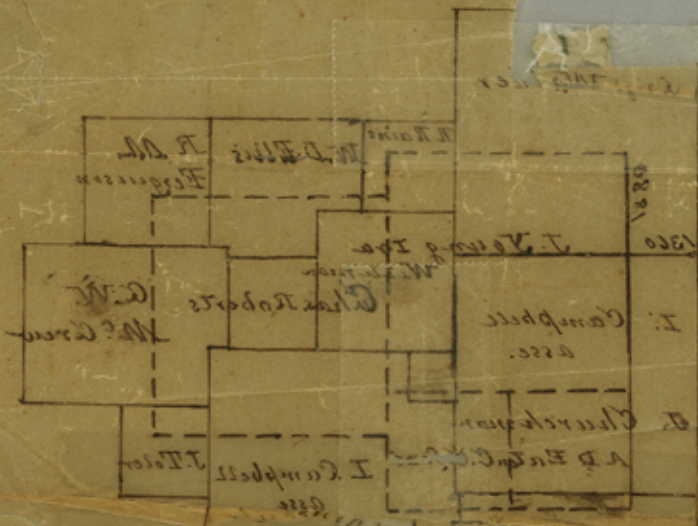

Robertson
 Street C
 Robertson
 Street C
 Robertson
 Street C

recomp. Mitchell Sta. (Jan. 7) 1848
 revised Feb. 3. 1848.
 Plotted on map

210E return counter 30155

File 1

Simmestone & Robertson
Co.

West on Steel's Creek.
on Map

Rec^d Feb 3. th 1848.

File-1
Robertson Dis.

Plotted on map

counter 30156

counter 30156