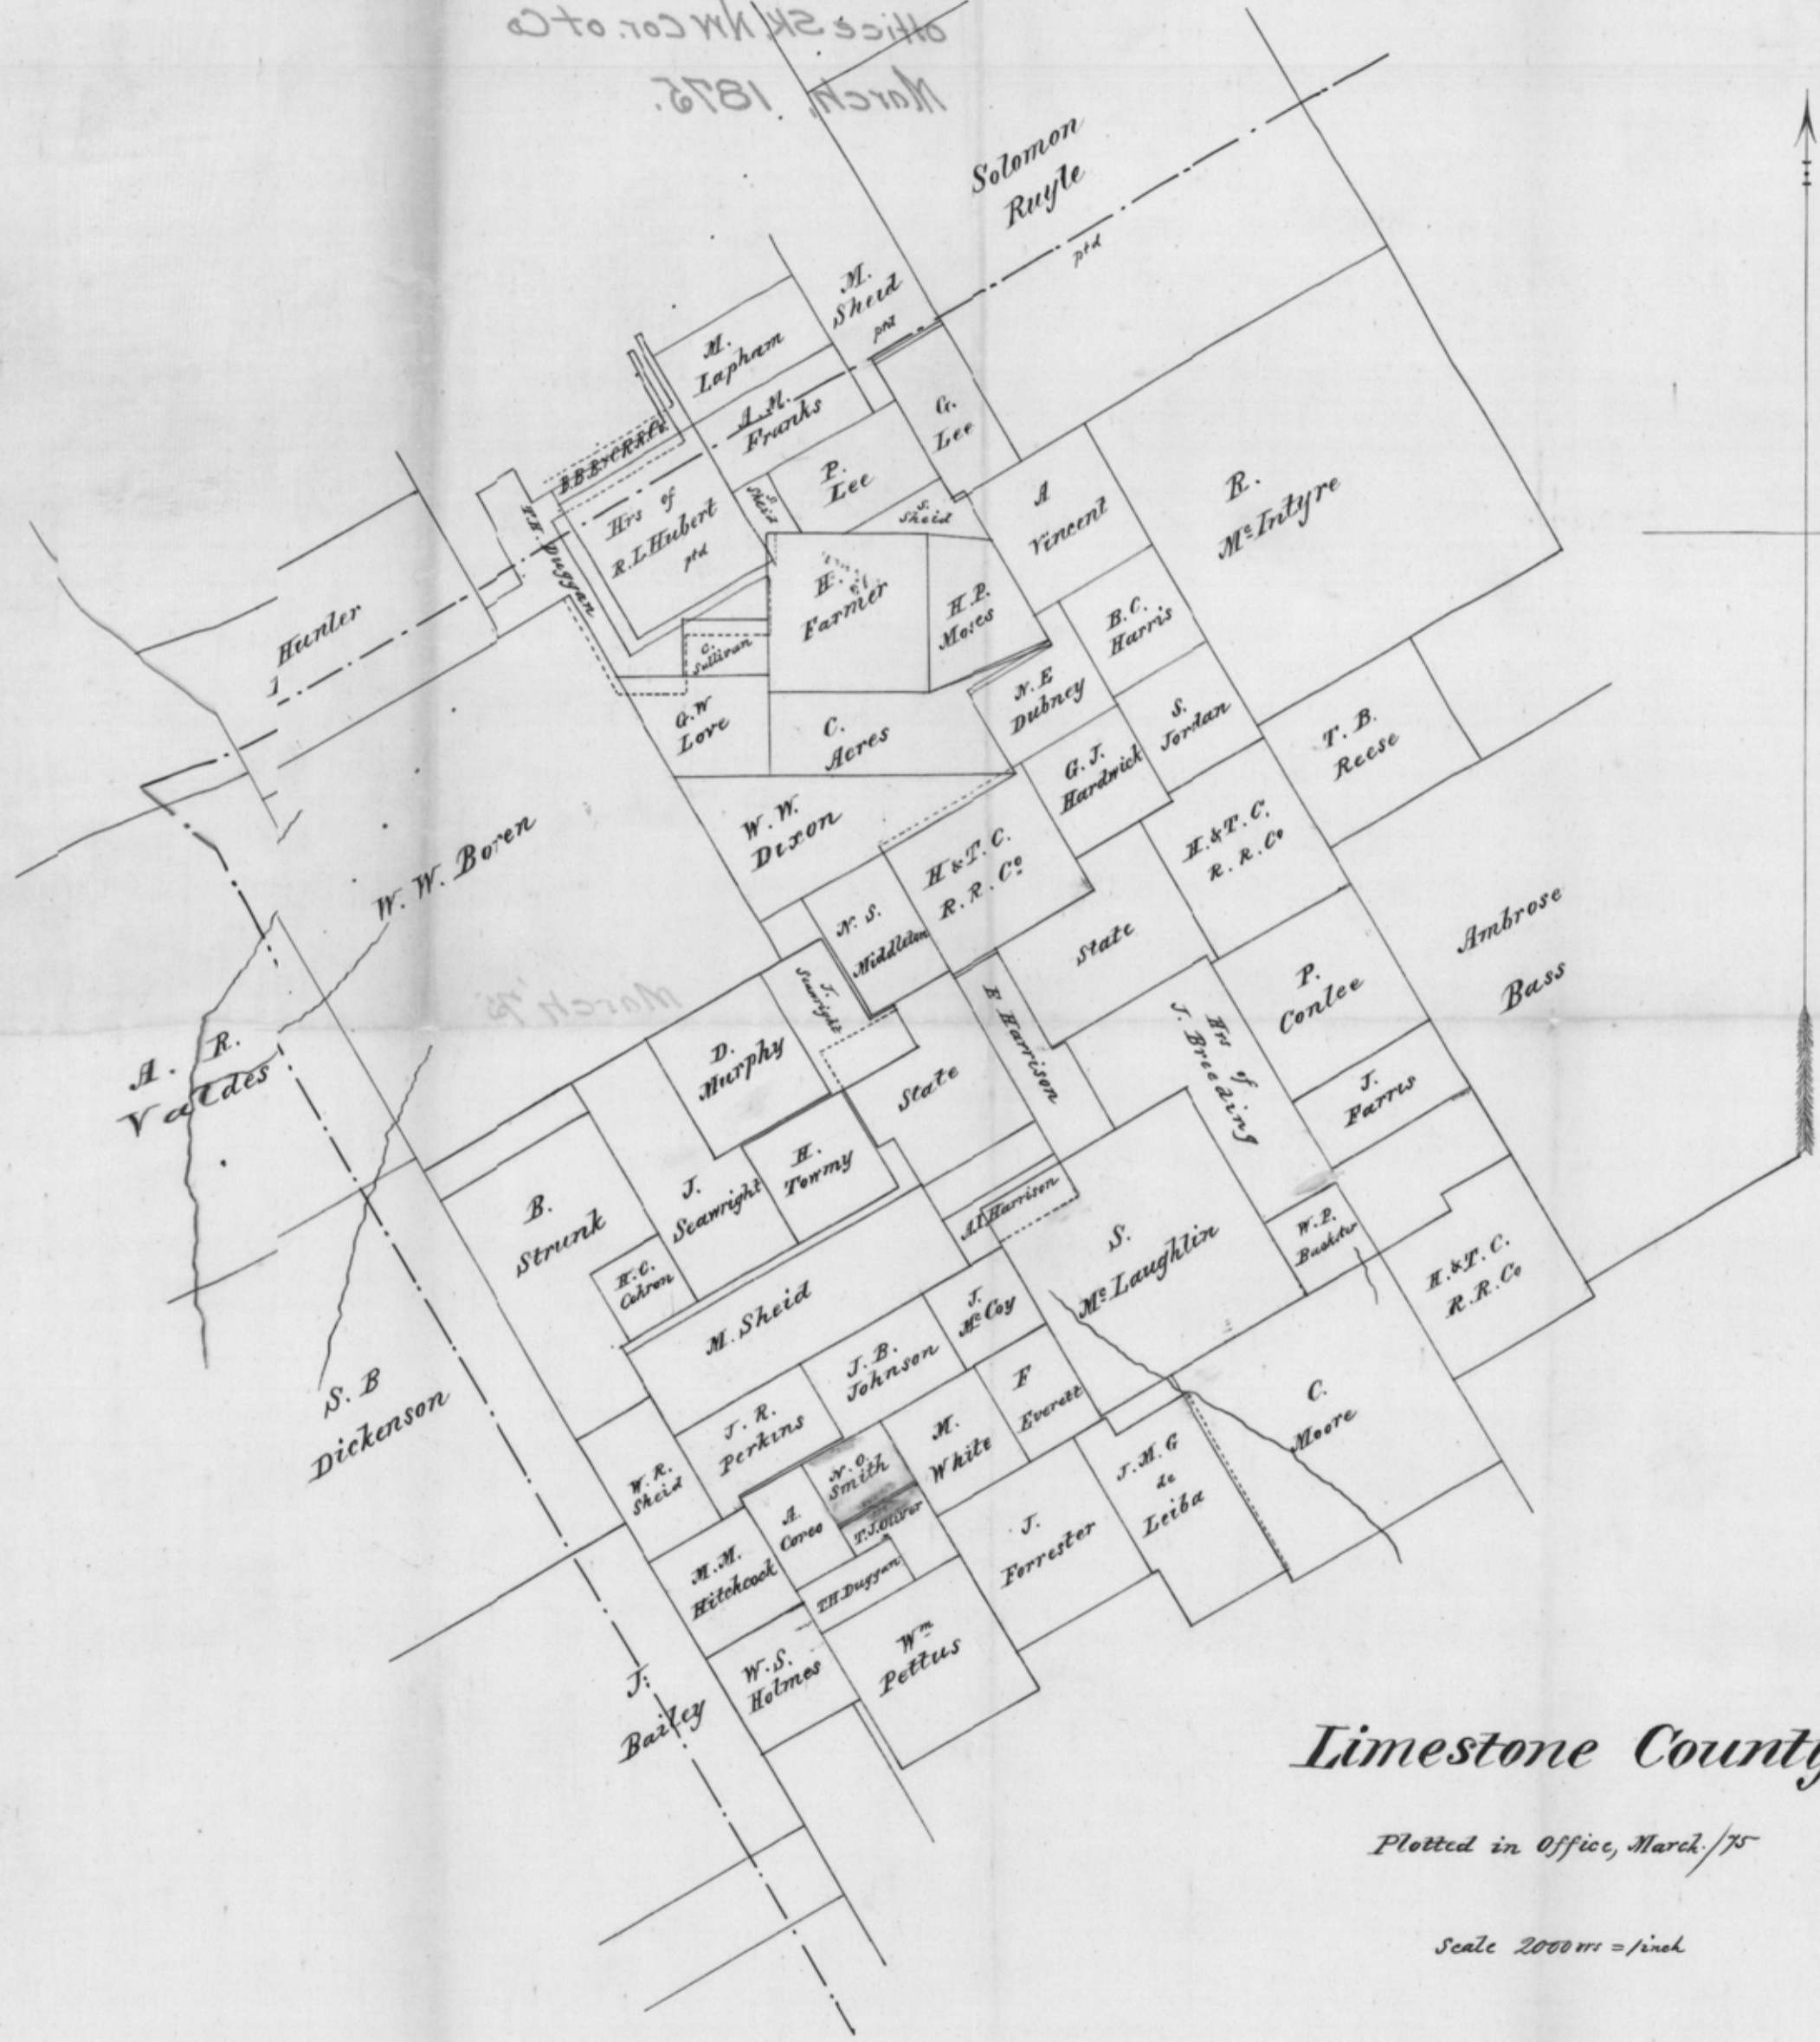

county 30175

March 1875
Office of the Surveyor
Limestone County

Limestone County

Plotted in Office, March / 75

Scale 2000 ft = 1 inch

File 10^b

Limestone County,

Office SK, NW cor. of Co

March, 1875.

Limestone County

20 Acres
Ryfe

M. M. Lapham

J. M. Ryfe

P. Lee

R. M. Ryfe

A. Tenney

C. Jones

W. W. Dixon

O. W. Love

W. W. Borer

W. W. Borer

B. M. Herber

St. Mary

counter 30176