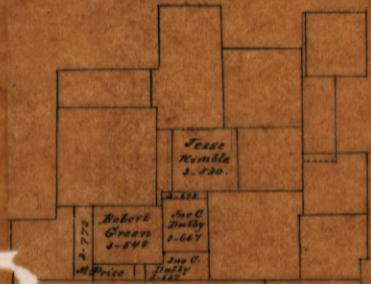

3.

Sketch around the Jesse Kimble
Sur., about 8 mi. N 20° W, of Daingerfield.

Morris Co

counter 31967

*Fesse
Kemble
S. 530.*

W-478

*Robert
Groves
S-548*

*Jno C
Dulby
S-667*

S-778

*Jno C
Dulby
S-667*

Price

3

88439

88440