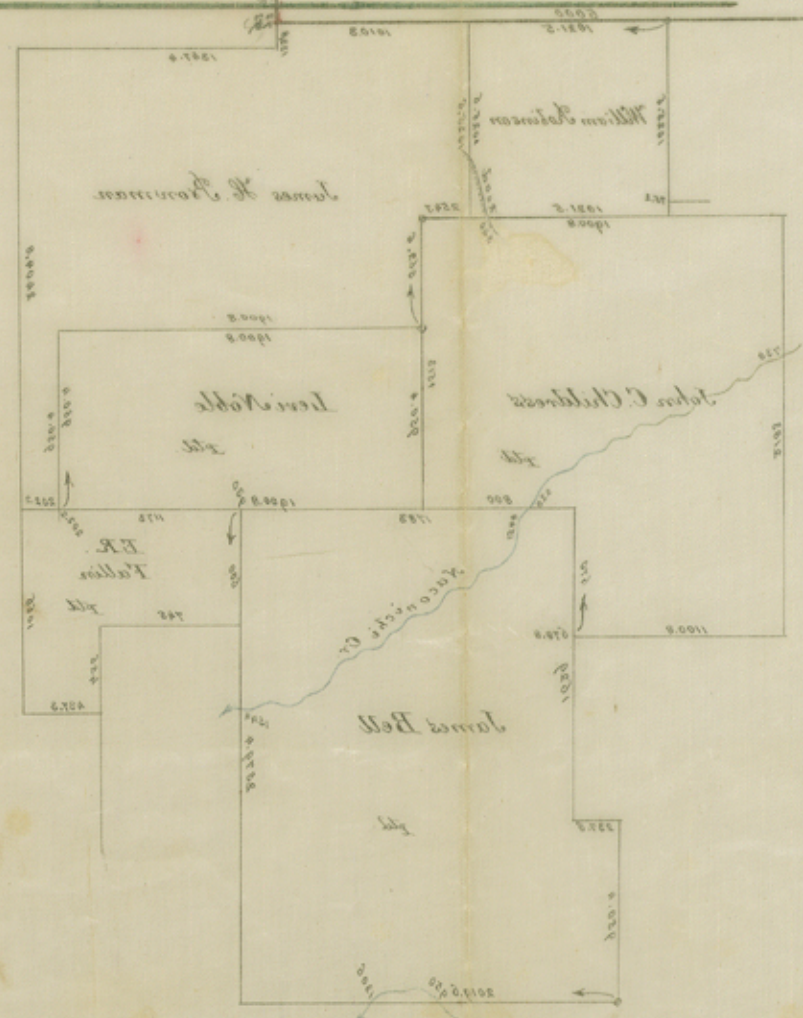

Nacogdoches County File No 10  
 Made in Office  
 by J. G. ...  
 Jan. 1856

Original connection attached to file  
 B. M. P. 62

Sketch  
 in  
 Nacogdoches County  
 Showing position  
 of  
 Centre  
 of  
 J. M. Sierra  
 4 League Grant.

Scale: 1000 Varas = 1 inch.

1000  
 1000

Nacogdoches County File No 10.  
 made in Office  
 by St. Rudolph  
 Jan. 14/66

Original connection attached to title  
 B. 41. p. 65

Sketch

Nacogdoches County

Showing positions  
 of  
 James M. Squire  
 & League Grant

Scale: 1000 feet = 1 inch.

counter 32254

counter 32254