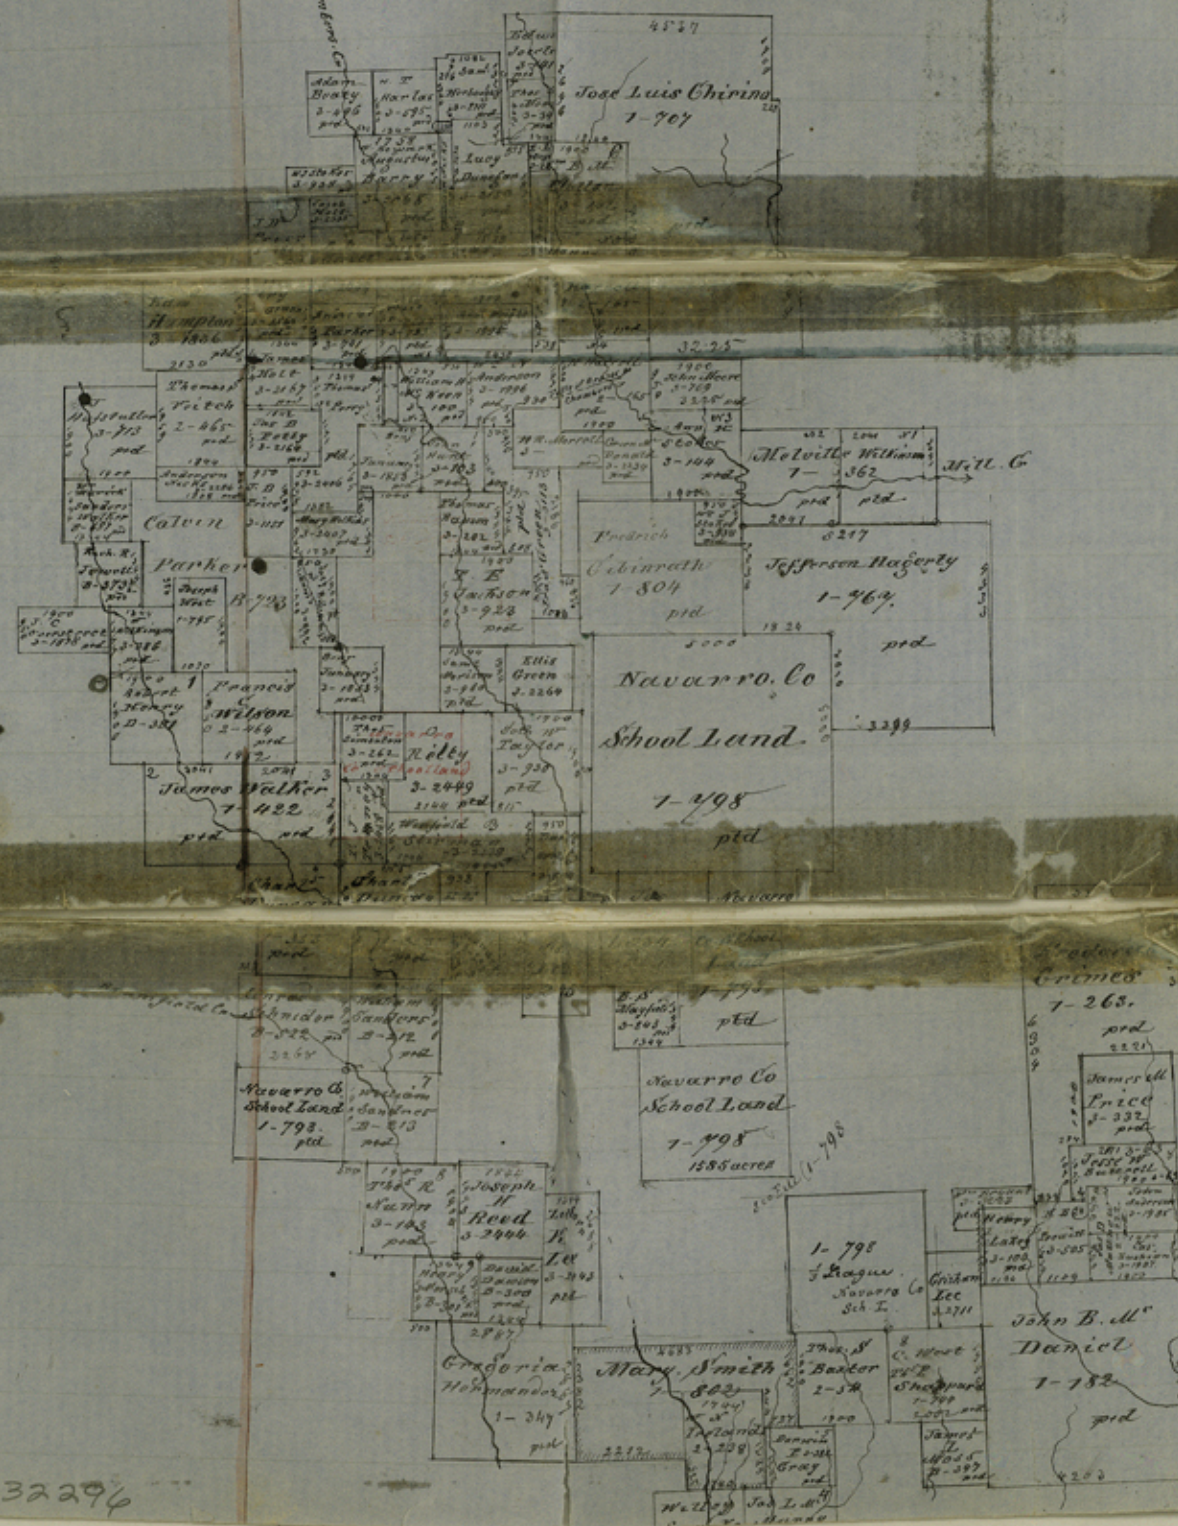

ELLIS Co

North For N of Chambers Co

ELLIS CO

counter 32296

E N^o 1

Navarro County
North west Corn^r thereof
Feb^r 12th 1856 .

County 32297