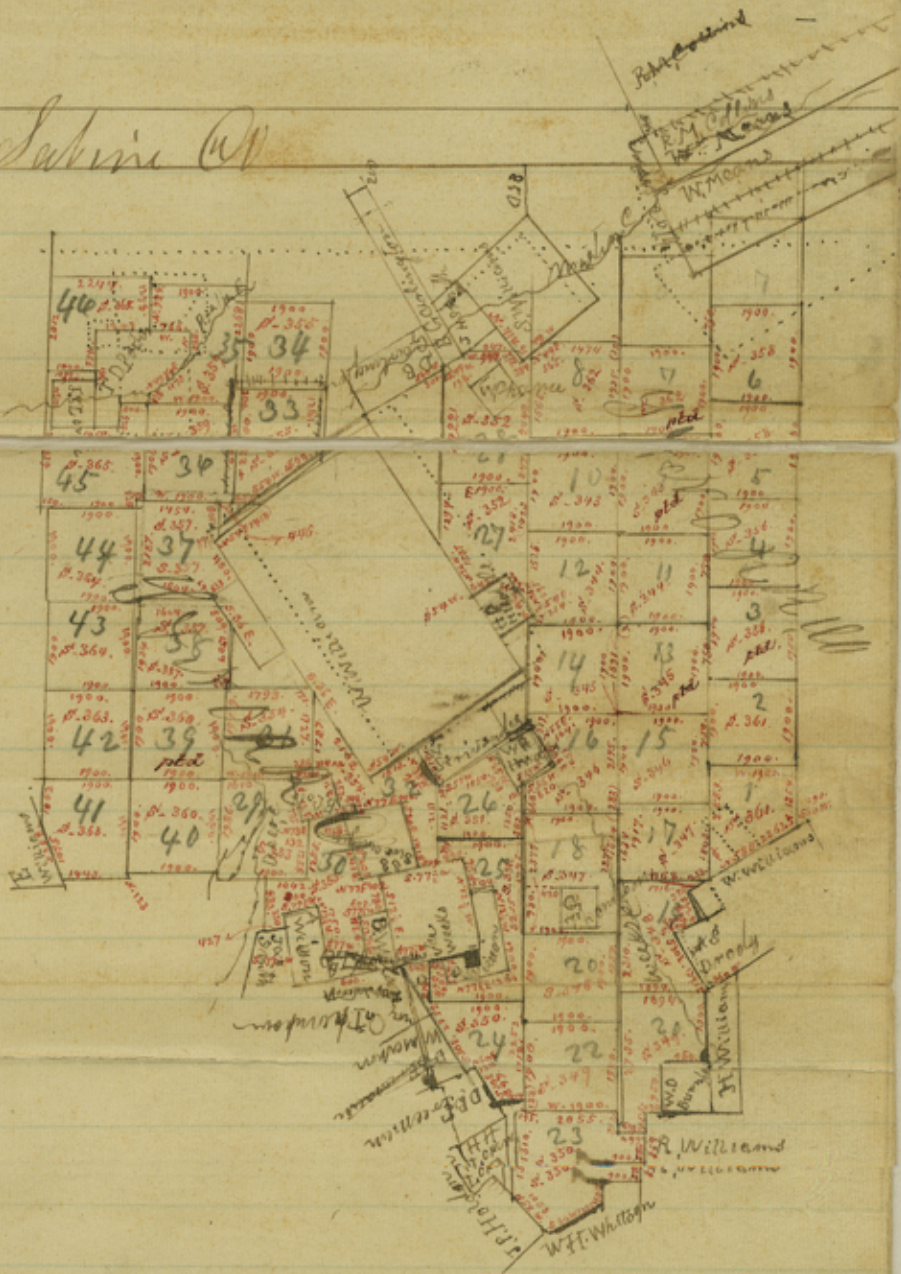

Sabine Co

Sketch Map

William Williams Lgo
AND Surrounding Sub.
N. Part of Co.
Newton Co. sk. file 48

W. W. L.

Counter 32460