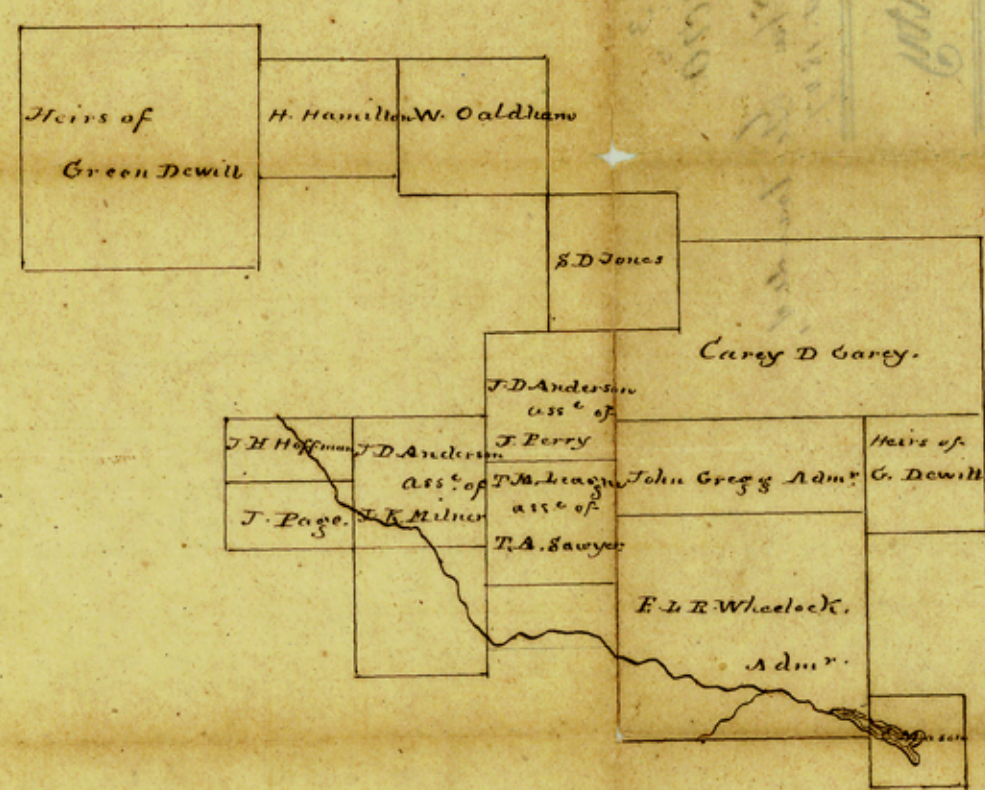

31
 .18
 12

30 11 22 34 1.21

Success County

Success County

Plotted on map August 1847.

I Certify that the above sketch -
 is a correct representation of the survey made
 by me Grew under my hand at Casper
 Christi this 31 July 1847

I Truly
 Surveyor Dist of Sand P. M.

File 3
San Patricio
Santa Gertrudes, Gertrudes,
Plotted on map, August, 1847.

Nueces County

about 40 miles S 65° W
from Corpus Christi
on Santa Gertrudis
and Escobedo Cr's.

San Patricio
Santa Gertrudes
Escobedo Cr's
Corpus Christi
Nueces County
Texas
August 1847

Escobedo Cr's