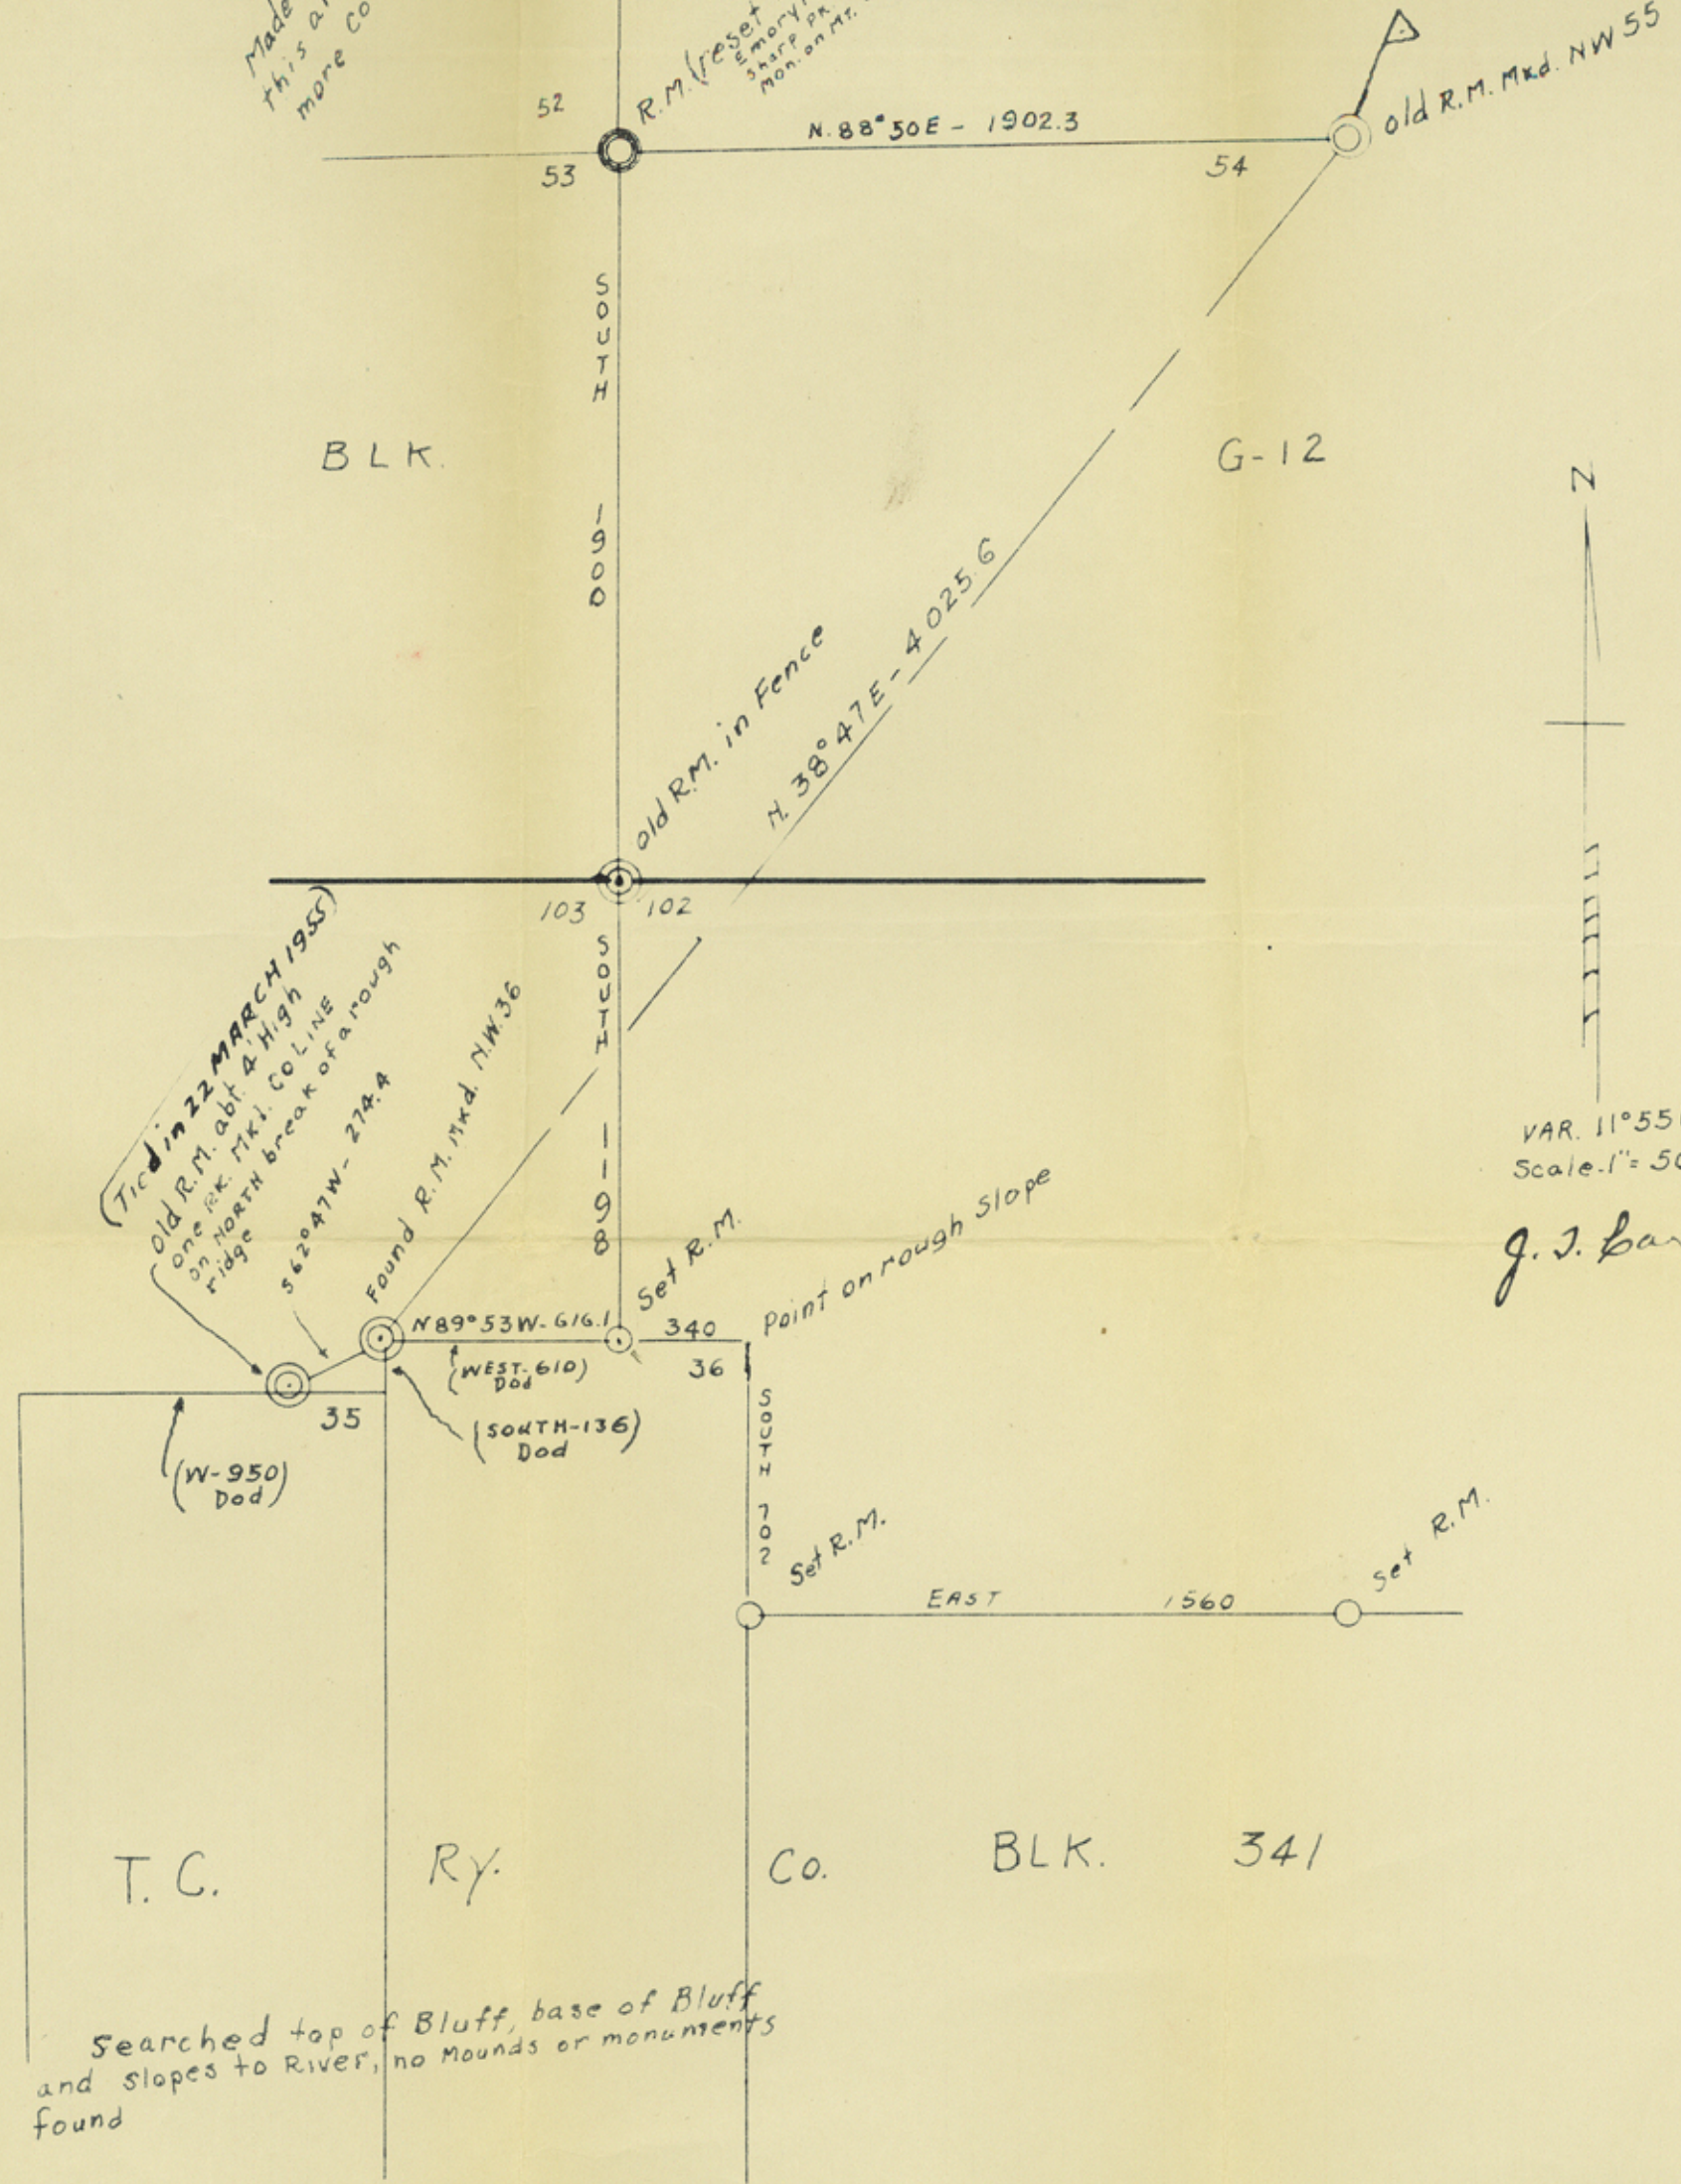

Made thorough search
this area and could find
more COLINE monuments.

R.M. (reset Dods Brgs)
Emory Pk. S79°30'E
Sharp Pk. S71°25'W
Mon. on Mt. S.0°05'E

J. J. Barne, Jr.

90

File No. Presidio County
County ~~file~~ part
Filed 9/20 19 55
J. EARL RUDDER, Com'r.
By J. H. Uetrah