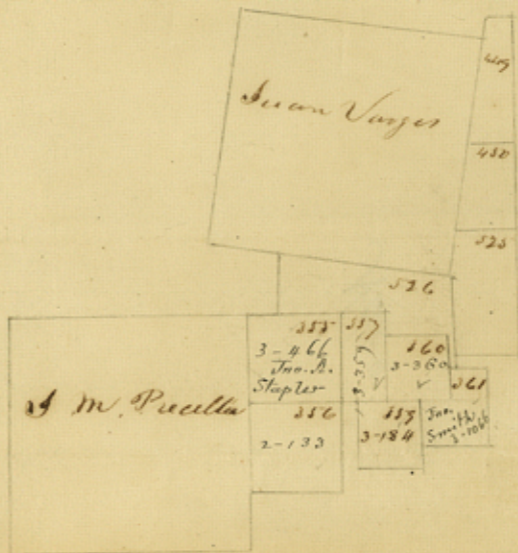

Nees

Nacowdoches District
Sketch Smith County
Nov. 7/48

File

Filed 1858

File 16

Sketches Nacowdoches

Smith County
rec'd November 7. 1848.

plotted on map

AA Nelson's Sundry
Sketches in Smith Co
Dated Oct. 10. 1848

Copy of map Filed Nov. 7. 1848-

About 10 miles NE from Tyler

12 miles W from Tyler

SE Corner of Smith City

I A. W. Wilson District Surveyor for the District of Maryland do hereby certify that the above and foregoing sketches of surveys are correctly taken from the map of the District