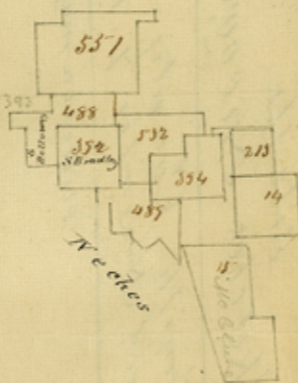

Nees

Nacowdoches District
Sketch Smith County
Nov. 7/48

File

Filed 1858

File 16

Sketches Nacowdoches

Smith County
rec'd November 7. 1848.

plotted on map

AA Nelson's Sundry
Sketches in Smith Co
Dated Oct. 10. 1848

Copy of map Filed Nov. 7. 1848-

About 10 miles NE from Tyler

12 miles W from Tyler

SE Corner of Smith City

I A. W. Wilson District Surveyor for the District of Maryland do hereby certify that the above and foregoing sketches of surveys are correctly taken from the map of the District

Given under my hand this 13th day of October A.D. 1848

A. W. Wilson
District Surveyor
District of Maryland