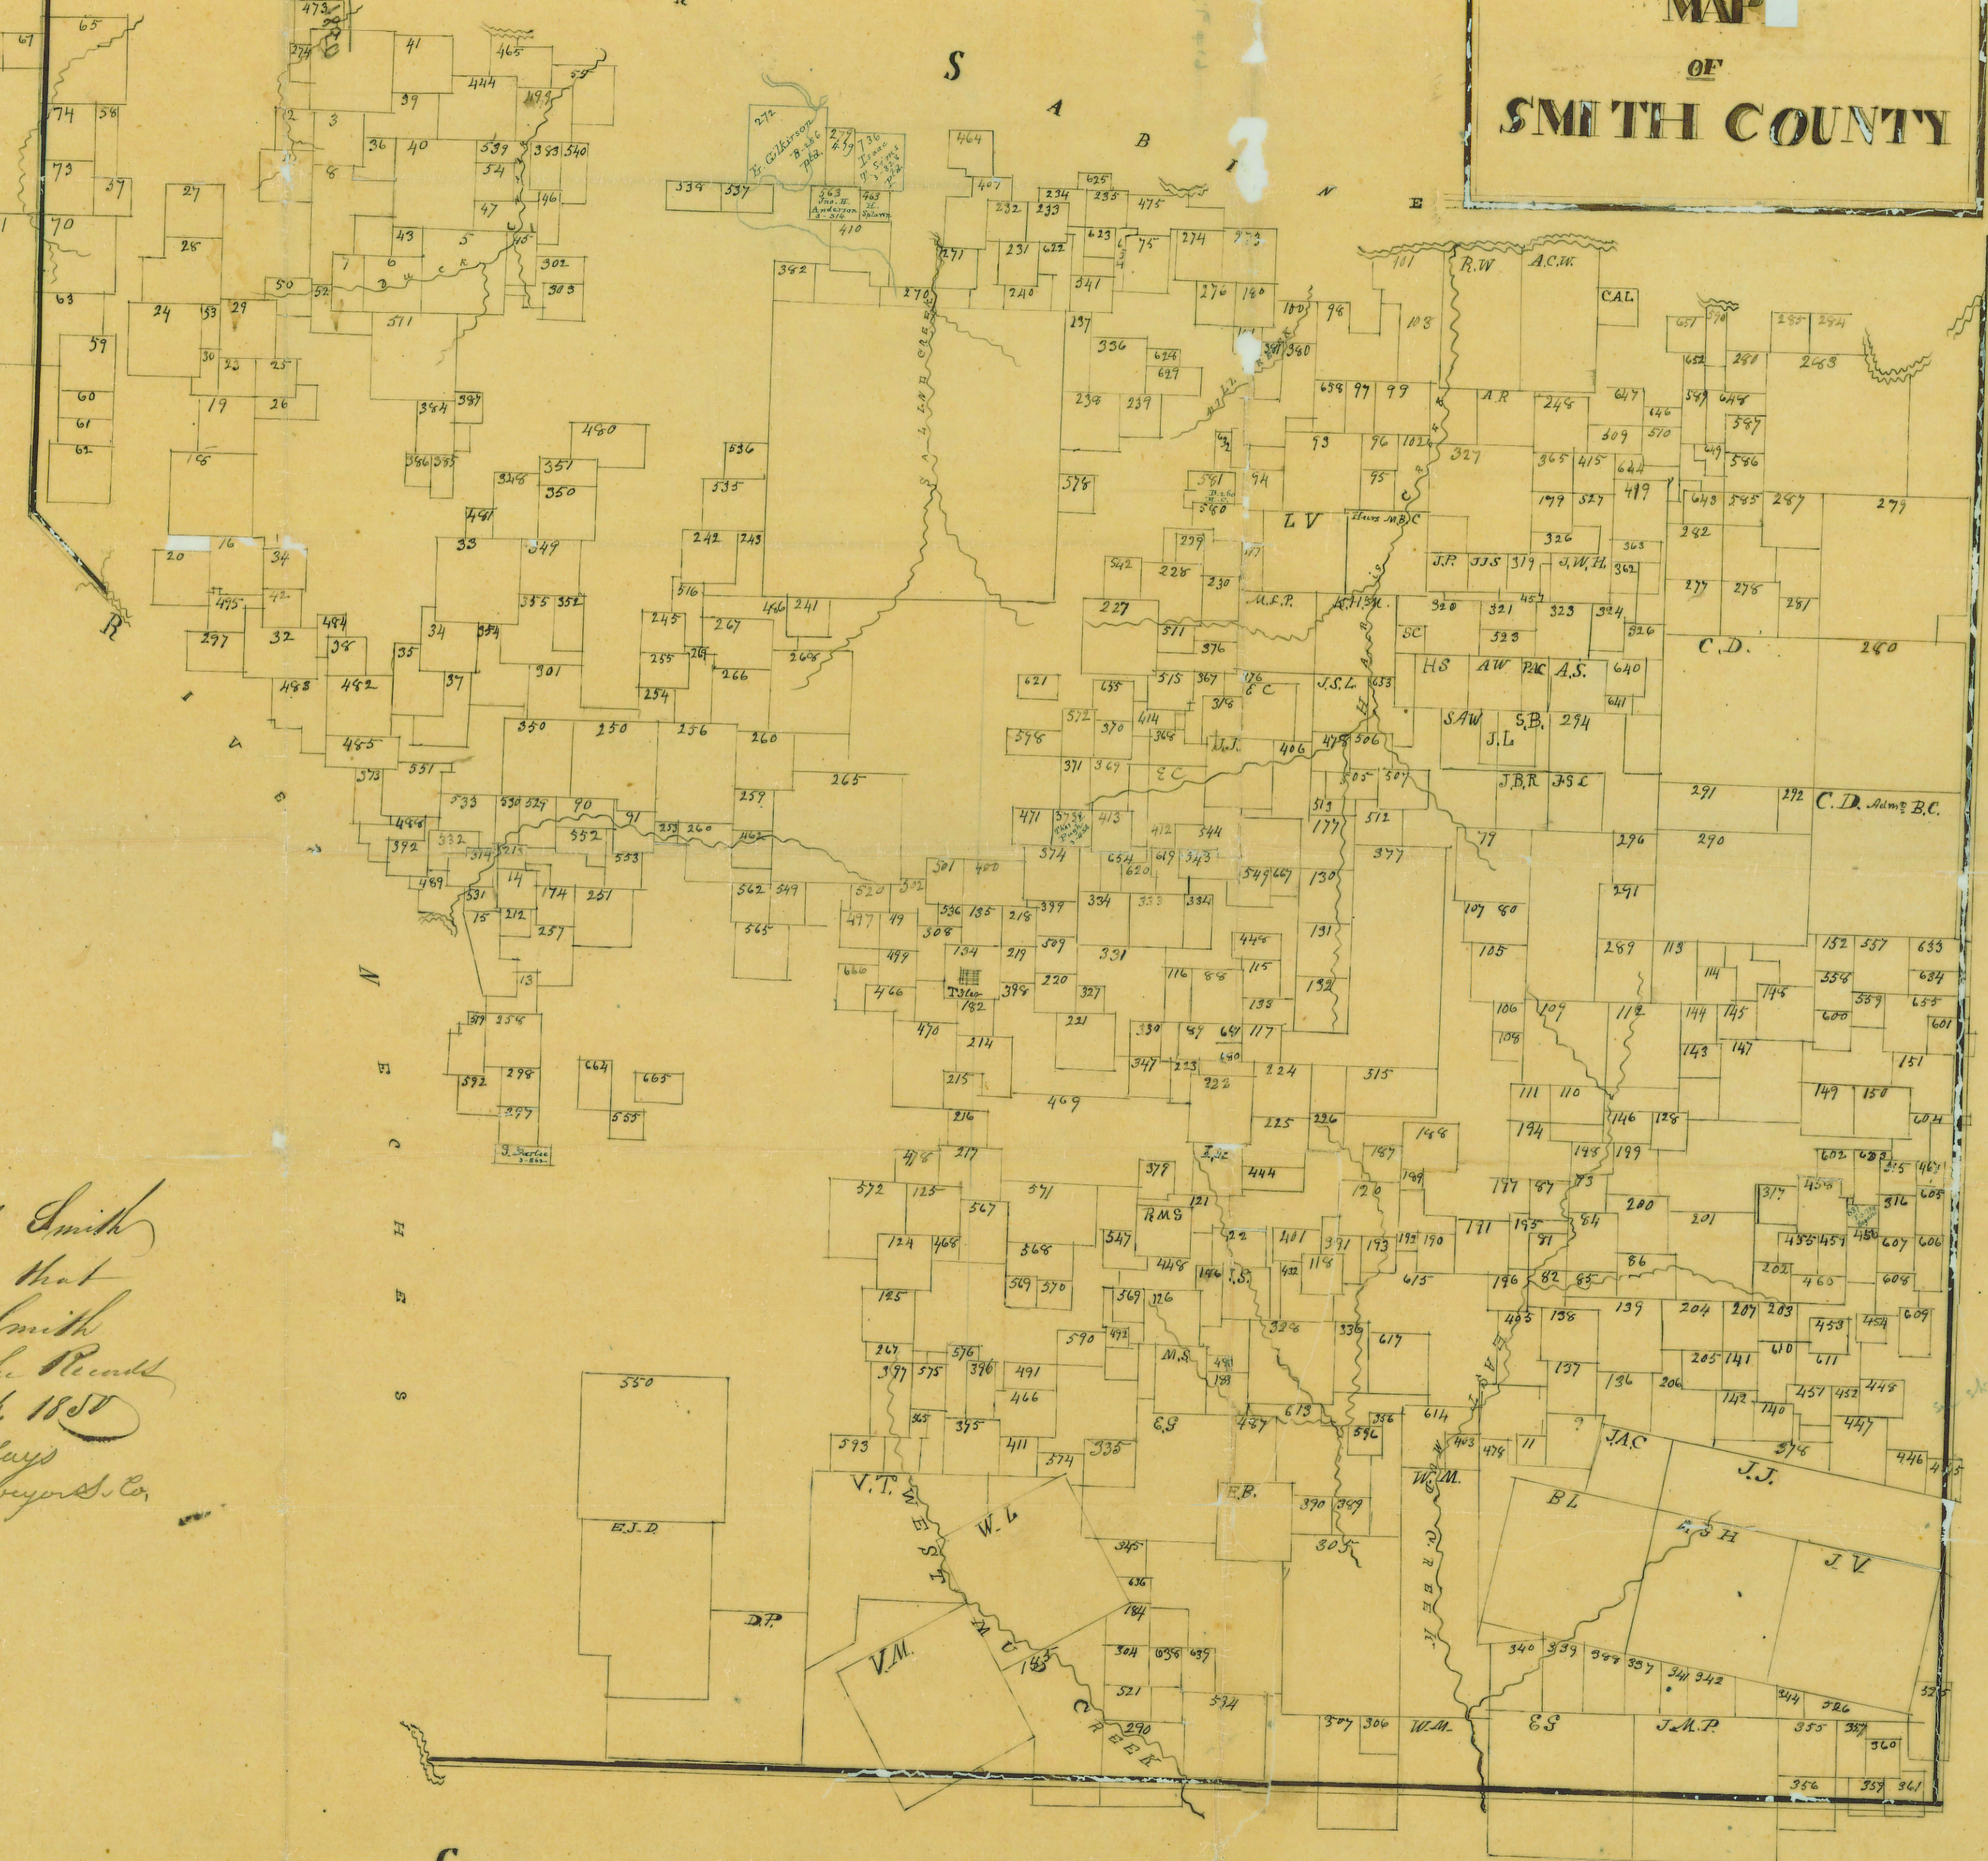

Sketches _____ File 33

Nacogdoches

Map of
Smith County

Recd. July 5. 1850

Sketch

File No. 19

Smith County

Tracing of Co. Map

Filed Dec 4 19 84

GARRY MAURO, Com'r

By Sam Hill

V
A
N
A
N
D
Y
C
O
U
N
T
Y

MAP
OF
SMITH COUNTY

1850
W. C. ...

J. T. S. Hays Surveyor of Smith County do hereby certify that this is a correct map of Smith County compiled from the Records of my Office. July 6, 1850
J. T. S. Hays
County Surveyor & Co.

C h e r o k e e C o u n t y

R
-
u
-
s
-
K
-
C
-
o
-
o
-
n
-
e
-
r
-
-

MAP
OF
SMITH COUNTY

N
A
N
Z
A
N
D
T
C
O
U
N
T
Y

Rec'd July 5, 1850

Handwritten notes:
This map was prepared by
J. B. Smith, Surveyor
for Smith County, Georgia
in the year 1850.