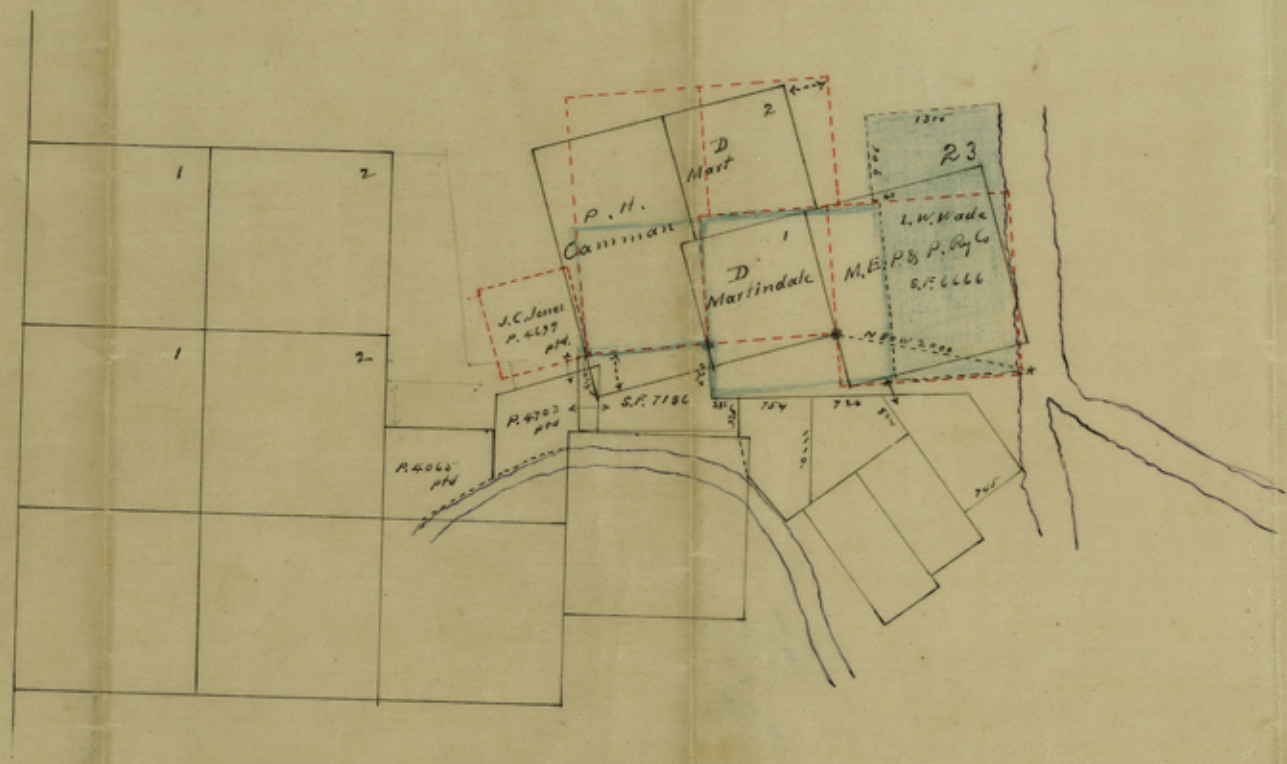

STONEWALL CO  
 SKETCH FILE 150,  
 OFFICIAL SKETCH  
 BY S. C. CLARK.  
 ON DOUBLE MTN FORK.

West of 5000 feet

counter 37265