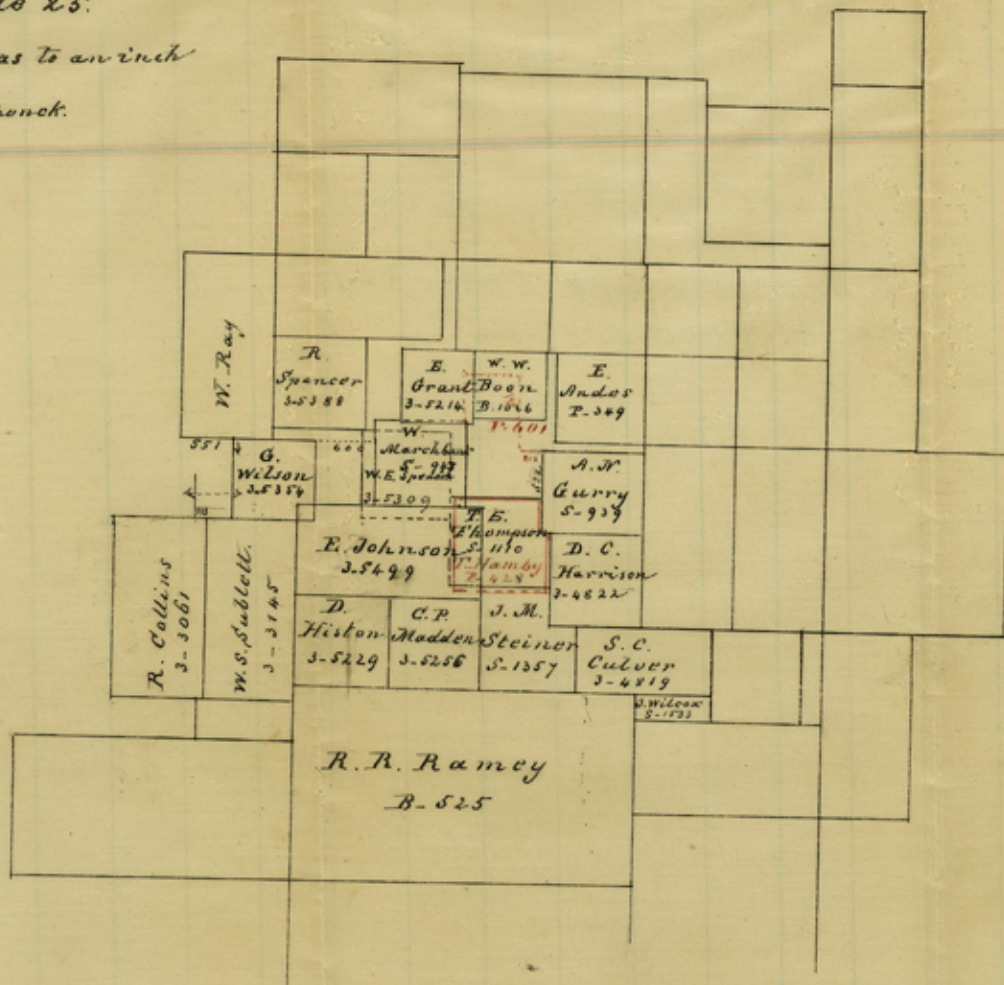

Tarrant Co.

Sketch file 25.

Scale 2000 varas to an inch

June 11/73 Schuch.

counter 37737

Tarrant Co

File 25.

June 11/73

Sch

East of Fort Worth.

Schenck's office East of Ft.
Worth. June 11. 1873.

counter 37738