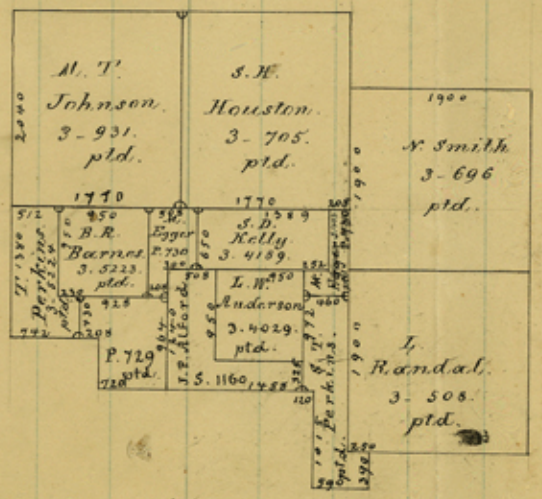

Plotted Decbr. 11/76.
E. Schütze.

counter 37747

File 29^a

Tarrant Co.

8 miles S. 60° E. from
Fort Worth.

Schulzes office SK. of Surs.
about 8 mi. S 60 E. of Ft. Worth.
Dated Dec. 11, 1876.

counter 37748