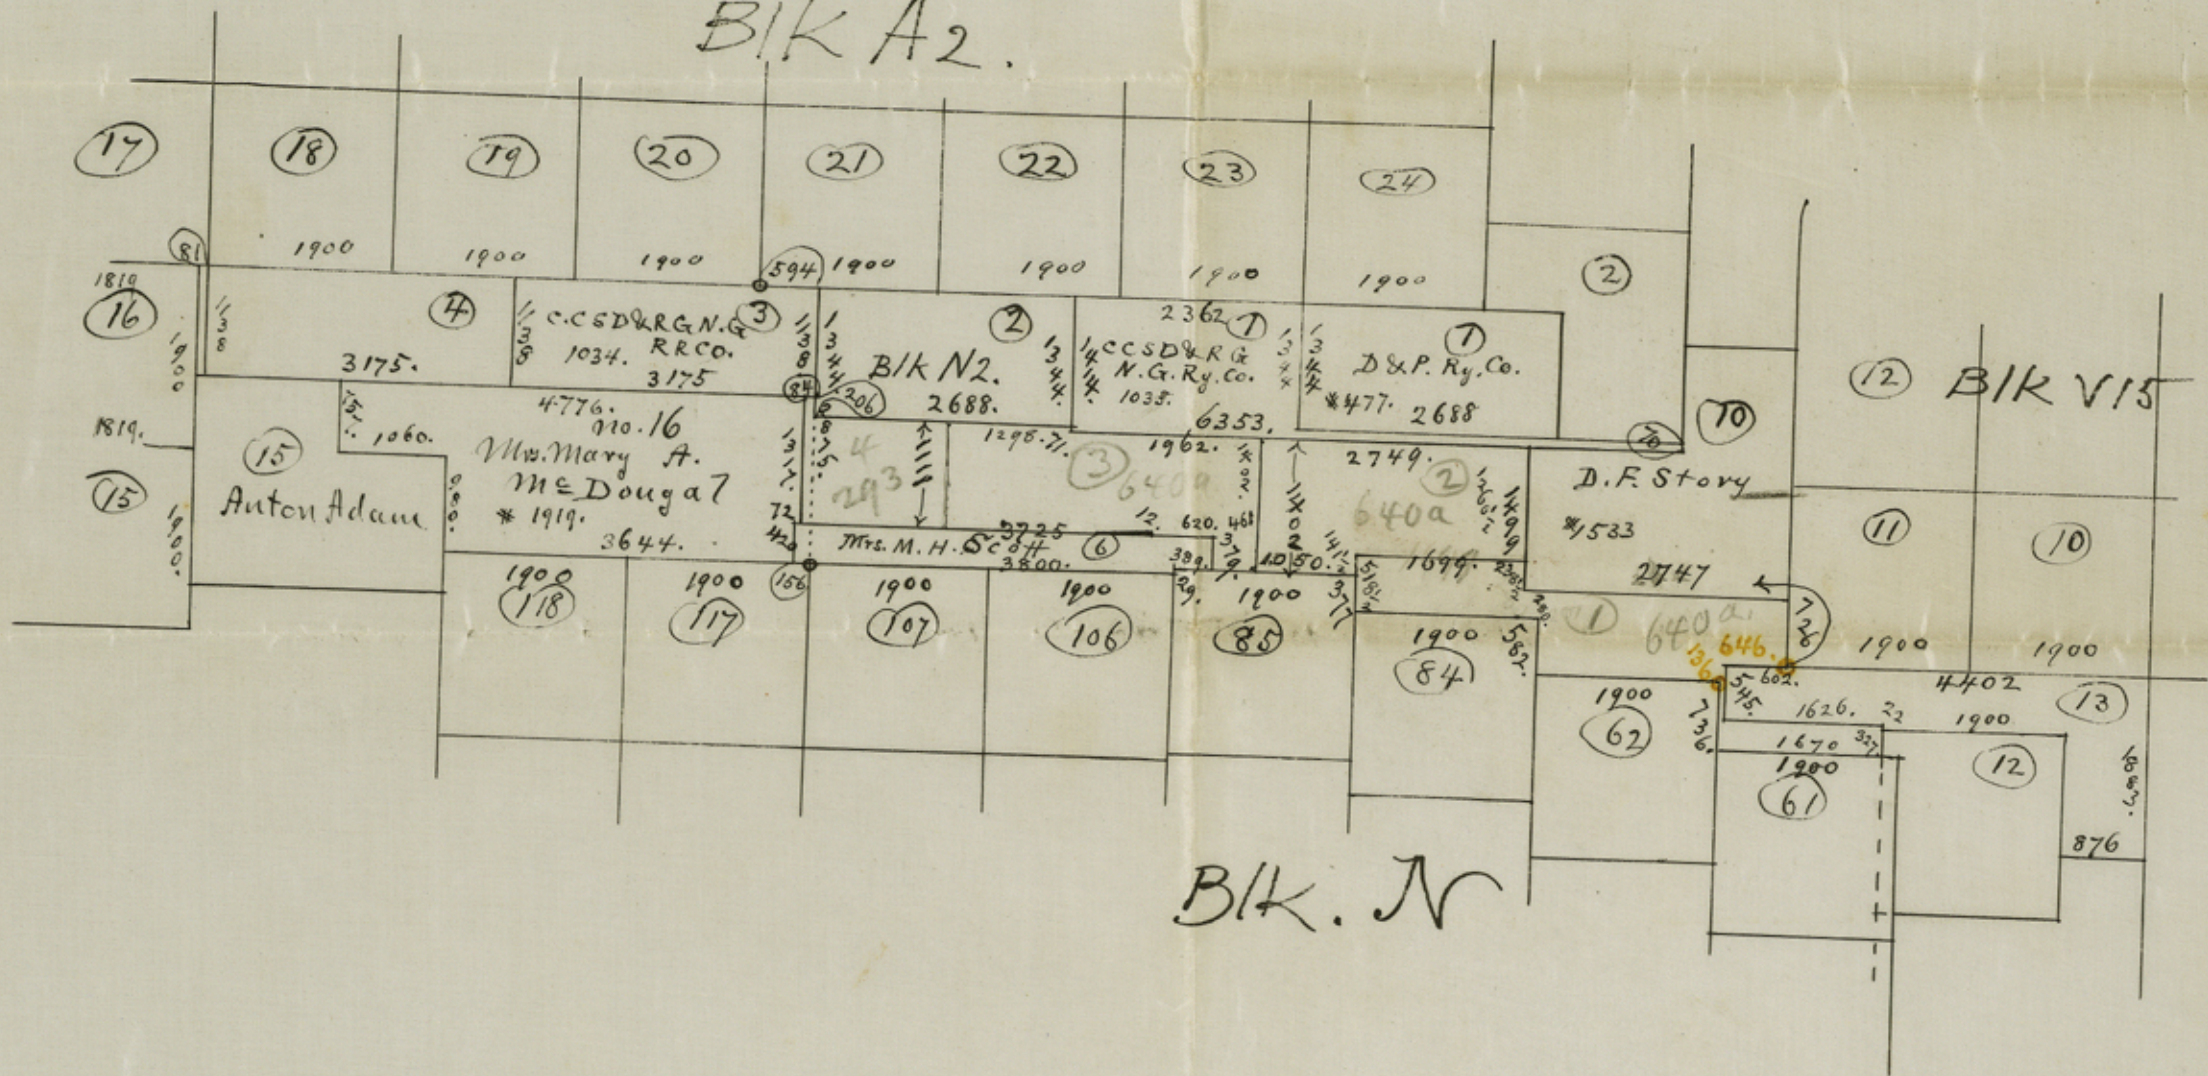

111

BIK A2.

This block contains 24 lots
 15, 16, 17, 18, 19, 20, 21, 22, 23, 24

15, 16, 17, 18
 19, 20, 21, 22, 23, 24

40103 Nat 5000

Sketch file Val Verde Bo

no date
Von Rosenbergs SK. of BIKs
A2, V15, & N2.