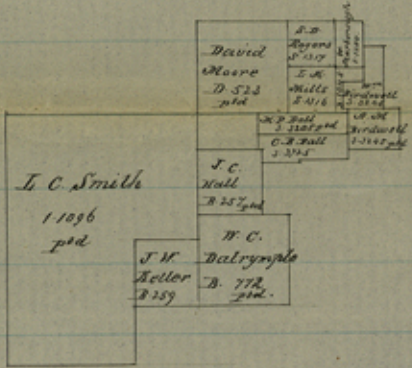

1900
 950
 2850

1300
 102
 1242
 1865
 3307
 2850
 357

Plotted in office, Dec. 14/00

J. Browne

1900
 11096
 2850

counter 40595

39.

File ~~39~~ 39

Wise County

N.W. of Decatur.

Plotted in office

J. Brown's old sketch, NW
of Decatur. East of the
L.C. Smith, 1-1096 ptd.

Dated Dec. 14, 1860 -