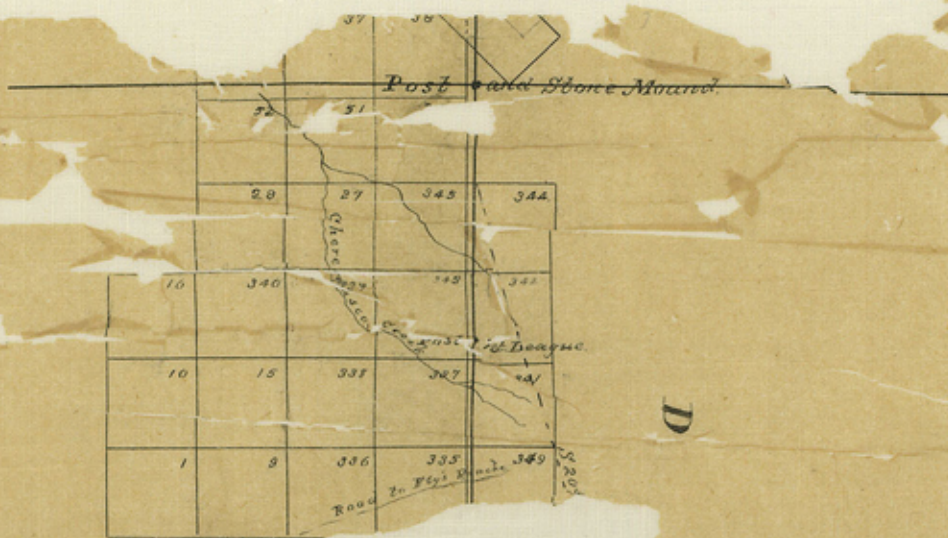

PLAN OF THE WEST BOUNDARY LINE OF DUVAL COUNTY

SCALE

COUNTY OF YORK  
OFFICE DUVAL COUNTY  
NOV. 5, 1877

N

MC MULLEN COUNTY  
LA SALLE RIVER  
COUNTY

J. B. GARDNER  
CO. SURVEYOR

APPROVED SEPT and OCT 11  
DUVAL COUNTY