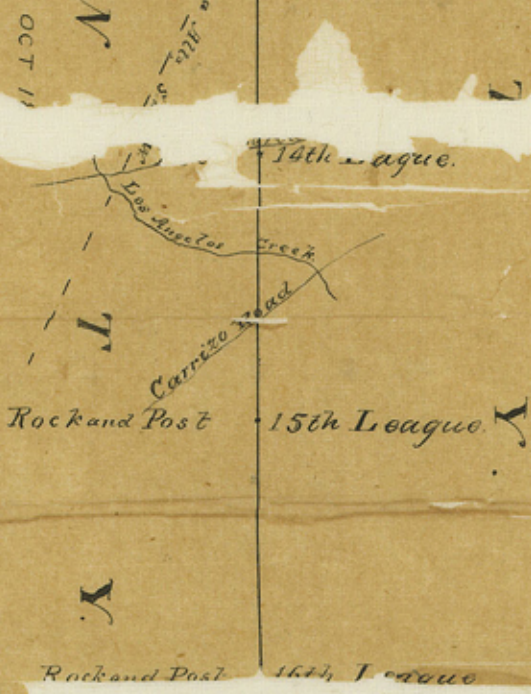

PLAN OF THE WEST BOUNDARY LINE OF DUVAL COUNTY

SCALE

COUNTY OF YORK  
OFFICE DUVAL COUNTY  
NOV. 5, 1877

N

MC MULLEN COUNTY  
LA SALLE RIVER  
COUNTY

J. B. GARDNER  
CO. SURVEYOR

APPROVED SEPT and OCT 11  
DUVAL COUNTY