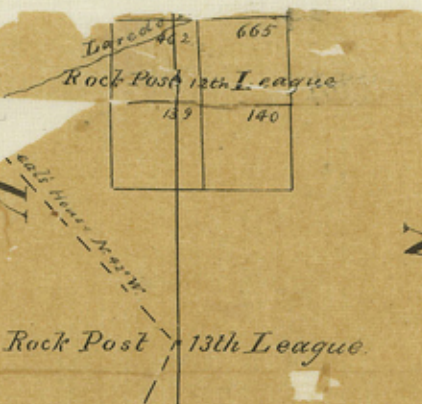

PLAN OF THE WEST BOUNDARY LINE OF DUVAL COUNTY

SCALE

COUNTY OF YORK  
OFFICE DUVAL COUNTY  
NOV. 5, 1877

N

MC MULLEN COUNTY  
LA SALLE RIVER  
COUNTY

J. B. GARDNER  
CO. SURVEYOR

APPROVED SEPT and OCT 11  
DUVAL COUNTY