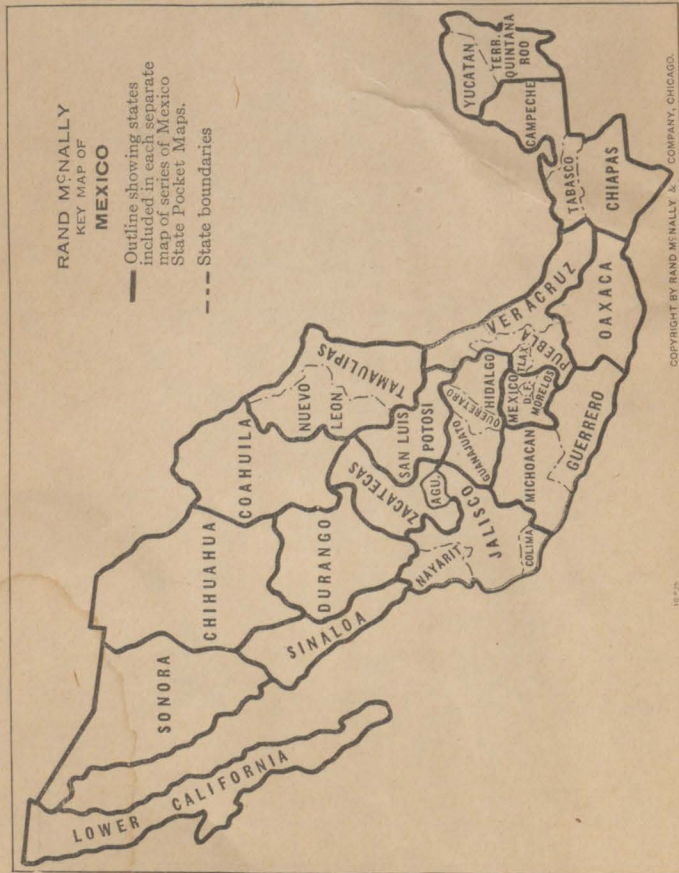

Indexed State Pocket Maps of Mexico

In English and Spanish

A new series of maps of the States of Mexico, each 21 x 28 inches in size, completely indexed and showing cities, towns, railroads, etc., in detail.

Aguascalientes, Jalisco, Colima and Nayarit
Baja (Lower) California
Campeche, Chiapas and Tabasco
Chihuahua
Durango
Guanajuato, Hidalgo and Queretaro
Guerrero and Michoacan
Mexico D. F. and Morelos
Nuevo Leon and Tamulipas
Oaxaca
Puebla, Tlaxacala and Veracruz
Quintana Roo Territory
San Luis Potosi
Sinaloa
Sonora
Zacatecas and Aguascalientes

Price, each 35c

16-275

RAND McNALLY

INDEXED POCKET MAP

TOURISTS'
AND
SHIPPERS' GUIDE
OF

TEXAS

RAILROADS, ELECTRIC LINES, POST OFFICES, EXPRESS
TELEGRAPH AND MAIL SERVICE

COUNTIES, CITIES, TOWNS, VILLAGES, RIVERS, LAKES
ISLANDS, CREEKS, MOUNTAINS, ETC.

AIR SERVICE LANDING FIELDS

POPULATION ACCORDING TO THE LATEST OFFICIAL
CENSUS

MAIN HIGHWAYS

RAND McNALLY & COMPANY

SAN FRANCISCO
559 MISSION ST.

CHICAGO
536 S. CLARK ST.

NEW YORK
270 MADISON AVE.