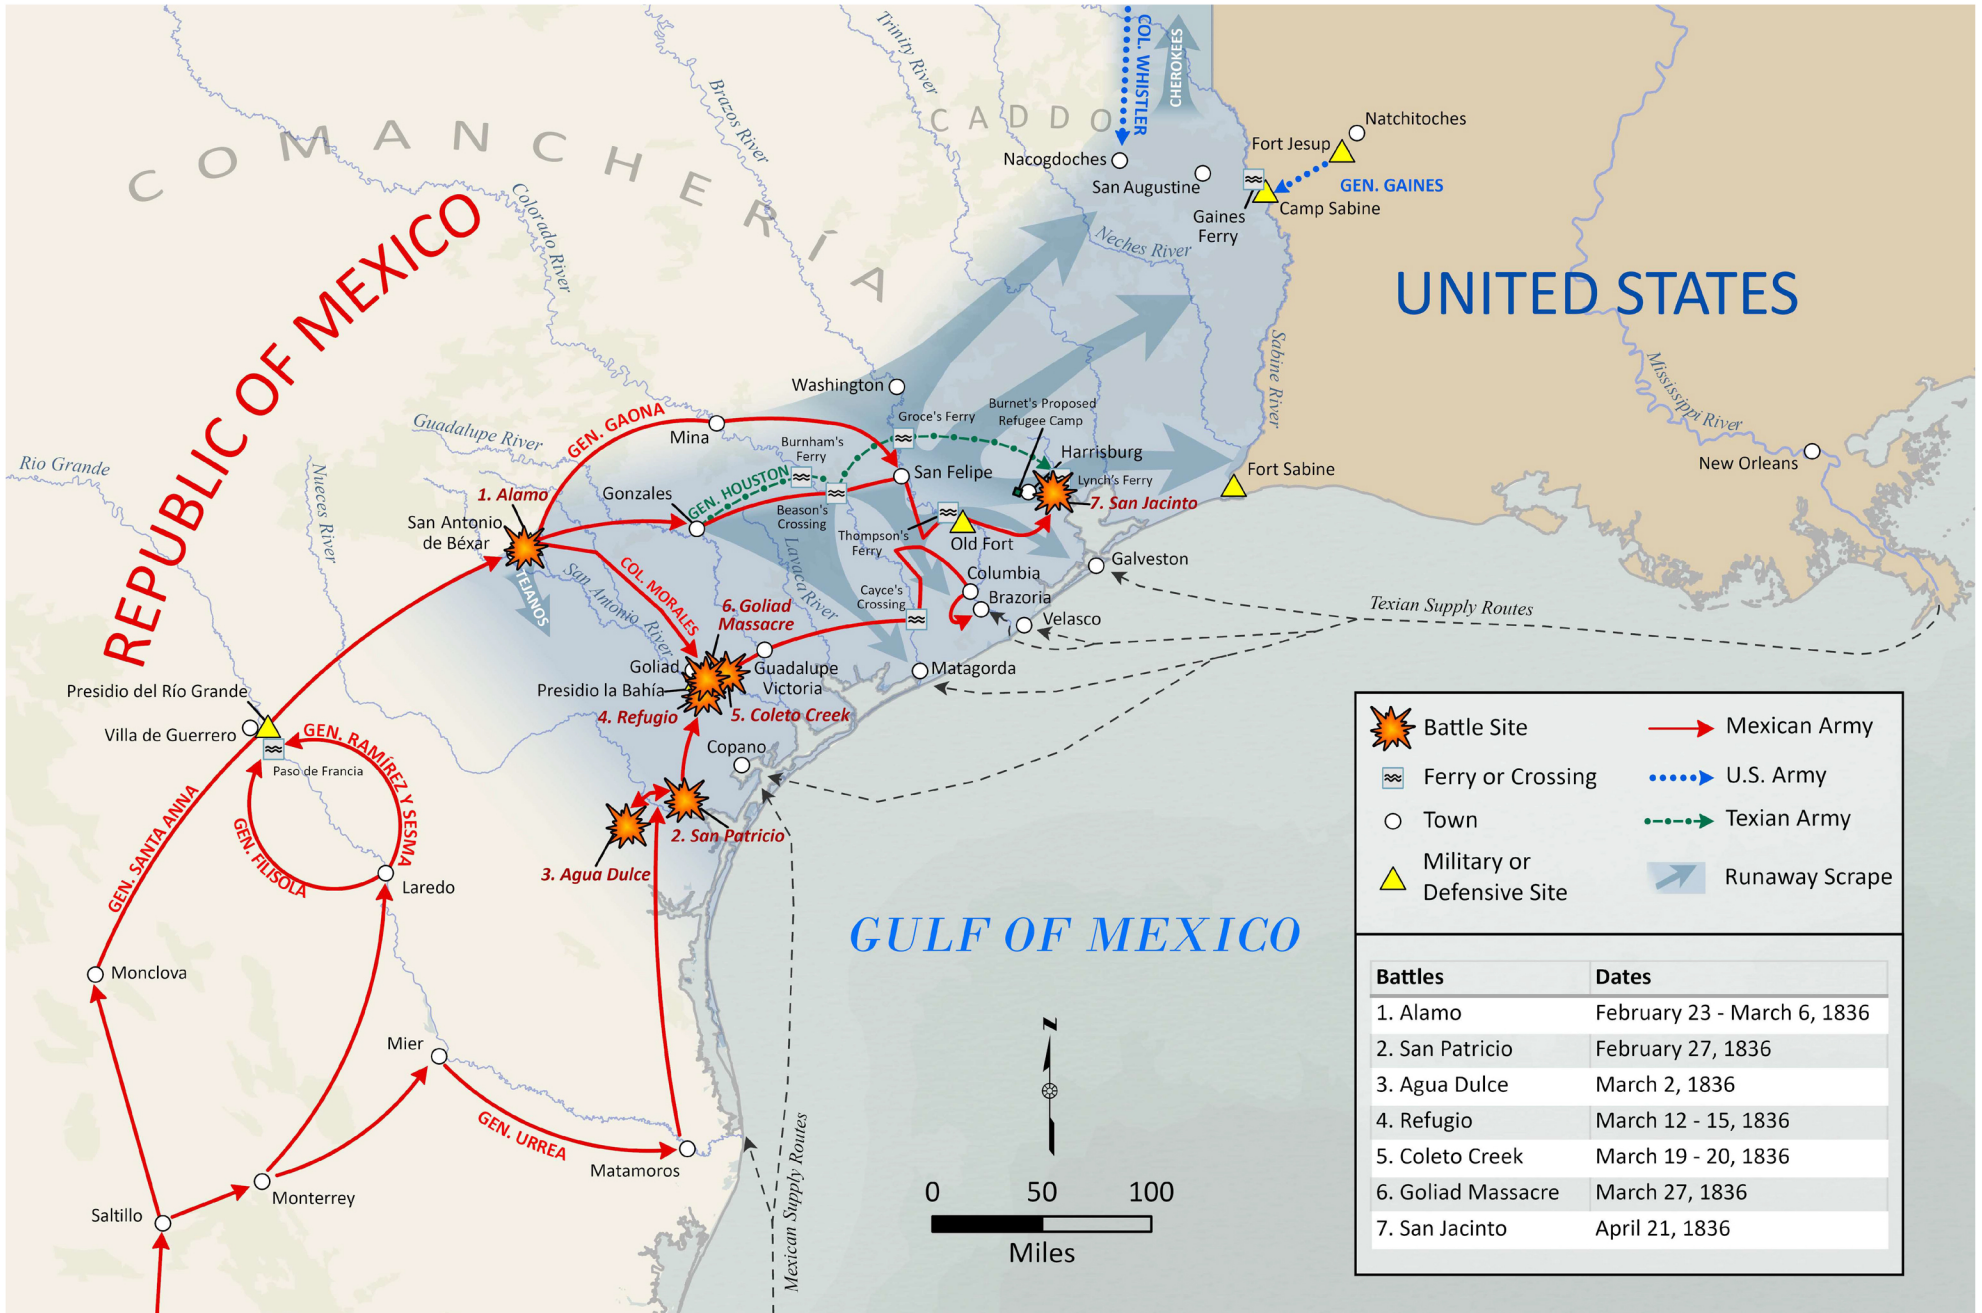

Events of the Texas Revolution

January - April, 1836

Compiled by Elyson Wong, Lila Rakoczy, Lynnette Cen, Kelsey Bonnell, and Tomas Fernandez, 2023. Based on research by Dr. Stephen Hardin; Francis Paul Prucha's Guide to the Military Posts of the United States; and maps by Donald S. Frazier in Mapping Texas History: Colonization to Statehood (thealamo.org/educators/teach/resources/mapping-texas-history). Basemap courtesy of Esri. The Texas General Land Office makes no representations or warranties regarding the accuracy or completeness of the information depicted on this map or the data from which it was produced. This map IS NOT suitable for navigational purposes and does not purport to depict or establish boundaries between private and public land.